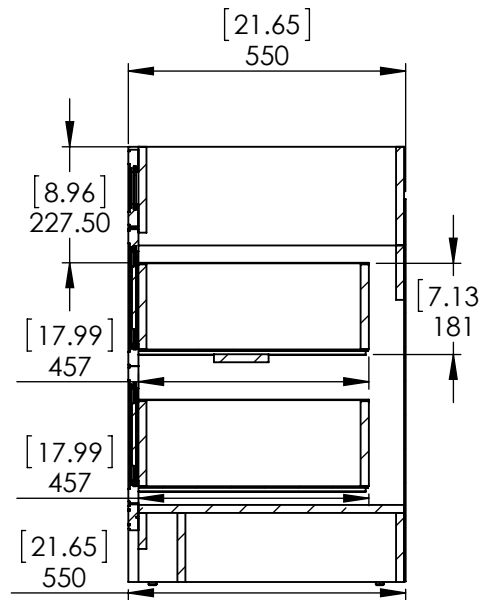

Top View

Isometric View

Front View

SECTION B-B
ESCALE 1 : 15

Back View

REV: **A**

ITEM: **BHSD30-FG
BHSD30-CR
BHSD30-CH
BH30-WH
BH30-ST**

Propiedad y Confidencialidad La información contenida en este dibujo es puramente propiedad de Woodcrafters Home Products LLC. Queda prohibida cualquier reproducción parcial o total sin el permiso por escrito de Woodcrafters Home Product LLC.	DWR	JCNV	26/02/18	NAME:	Brinkhill 30in Vanity - White/Sterling German Beech 4/4 & Laminated Particle Board
	REV	R&D	26/02/18	MATERIAL:	
	APP	ING	26/02/18	MODEL:	
	ESCALE: 1:20			Brinkhill 30in	

DRAWING TYPE	ITEM ID	ITEM DESCRIPTION	TECHNOLOGIES	DRAWING STATUS
Finish Good	HU3122R-WH	Vtop Wave 31 x 22 4 in	AB Composite	Ready for production
Finish Good	HU31R-WH	Glacier Bay in. Cultured Marble Vanity Top - White	AB Composite	Ready for production

REV	ECO #	DESCRIPTION	REV'D BY DATE	CHK'D BY DATE	APRV'D BY DATE
1		New Design	4/01/16	4/01/16	4/01/16
2		New item, Online	2/06/18	2/06/18	2/06/18

Estimated Weight: 16.5kg

PROPRIETARY AND CONFIDENTIAL		UNLESS OTHERWISE SPECIFIED		NAME		DATE	
THE INFORMATION CONTAINED IN THIS DRAWING IS THE SOLE PROPERTY OF WOODCRAFTERS. ANY REPRODUCTION IN PART OR AS A WHOLE WITHOUT THE WRITTEN PERMISSION OF WOODCRAFTERS IS PROHIBITED.		DIMENSIONS ARE IN MM. AND (INCHES)		DRAWN	E. Sandoval	4/01/16	
		TOLERANCES ARE		CHECKED	O. Razo	2/06/18	
		+ 0.125 [3.175] - 0.125 [-3.175]		ENG APPR.	V. Sanchez	2/06/18	
		SCALE:1:10		MFG APPR.	C. Leal	2/06/18	
				SIZE	DWG. NO.		SHEET 1 OF 1
				A	Vtop Wave 31x22		REV: 1