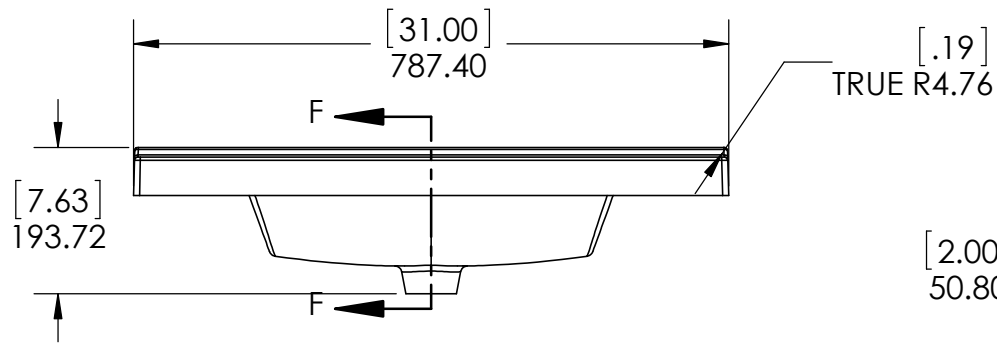

Top View

Isometric View

Front View

SECTION B-B
ESCALE 1 : 15

Back View

REV: **A**

ITEM: **BHSD30-FG
BHSD30-CR
BHSD30-CH
BH30-WH
BH30-ST**

Propiedad y Confidencialidad La información contenida en este dibujo es puramente propiedad de Woodcrafters Home Products LLC. Queda prohibida cualquier reproducción parcial o total sin el permiso por escrito de Woodcrafters Home Product LLC.	DWR	JCNV	26/02/18	NAME:	Brinkhill 30in Vanity - White/Sterling German Beech 4/4 & Laminated Particle Board
	REV	R&D	26/02/18	MATERIAL:	
	APP	ING	26/02/18	MODEL:	
	ESCALE: 1:20			Brinkhill 30in	

DRAWING TYPE	ITEM ID	ITEM DESCRIPTION	TECHNOLOGIES	DRAWING STATUS
Finish Good	HU3122R-WH	Vtop Wave 31 x 22 4 in	AB Composite	Ready for production
Finish Good	HU31R-WH	Glacier Bay in. Cultured Marble Vanity Top - White	AB Composite	Ready for production

REV	ECO #	DESCRIPTION	REV'D BY DATE	CHK'D BY DATE	APRV'D BY DATE
1		New Design	4/01/16	4/01/16	4/01/16
2		New item, Online	2/06/18	2/06/18	2/06/18

Estimated Weight: 16.5kg

PROPRIETARY AND CONFIDENTIAL		UNLESS OTHERWISE SPECIFIED		NAME		DATE	
THE INFORMATION CONTAINED IN THIS DRAWING IS THE SOLE PROPERTY OF WOODCRAFTERS. ANY REPRODUCTION IN PART OR AS A WHOLE WITHOUT THE WRITTEN PERMISSION OF WOODCRAFTERS IS PROHIBITED.		DIMENSIONS ARE IN MM. AND (INCHES)		DRAWN	E. Sandoval	4/01/16	
		TOLERANCES ARE		CHECKED	O. Razo	2/06/18	
		+ 0.125 [3.175] - 0.125 [-3.175]		ENG APPR.	V. Sanchez	2/06/18	
		SCALE:1:10		MFG APPR.	C. Leal	2/06/18	
				SIZE	DWG. NO.		SHEET 1 OF 1
				A	Vtop Wave 31x22		REV: 1