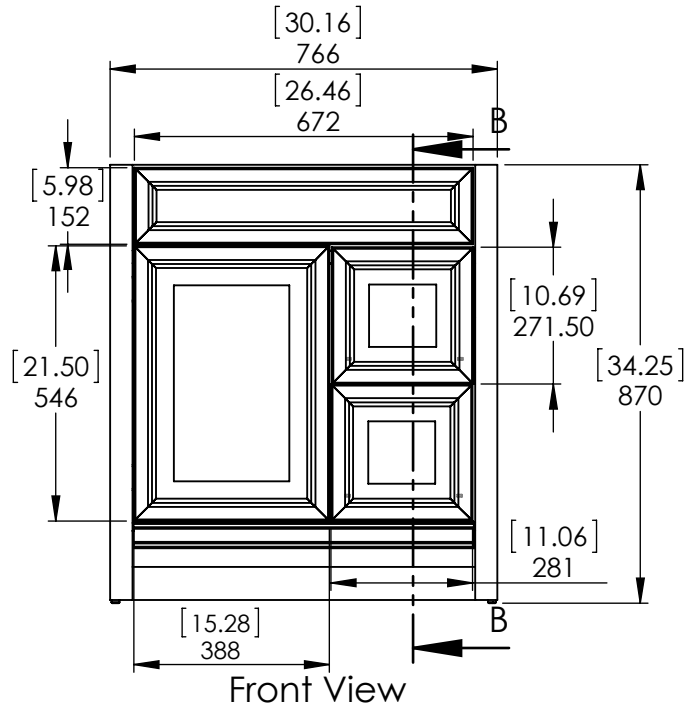

Top View

Isometric View

Front View

SECTION B-B
ESCALE 1 : 15

Back View

REV: **A**

ITEM: **BHSD30-FG
BHSD30-CR
BHSD30-CH
BH30-WH
BH30-ST**

Propiedad y Confidencialidad La información contenida en este dibujo es puramente propiedad de Woodcrafters Home Products LLC. Queda prohibida cualquier reproducción parcial o total sin el permiso por escrito de Woodcrafters Home Product LLC.	DWR	JCNV	26/02/18	NAME:	Brinkhill 30in Vanity - White/Sterling German Beech 4/4 & Laminated Particle Board
	REV	R&D	26/02/18	MATERIAL:	
	APP	ING	26/02/18	MODEL:	
	ESCALE: 1:20			Brinkhill 30in	

DRAWING TYPE	ITEM ID	ITEM DESCRIPTION	TECHNOLOGIES	DRAWING STATUS
Finish Good	HU3122R-WH	Vtop Wave 31 x 22 4 in	AB Composite	Ready for production
Finish Good	HU31R-WH	Glacier Bay in. Cultured Marble Vanity Top - White	AB Composite	Ready for production

REV	ECO #	DESCRIPTION	REV'D BY DATE	CHK'D BY DATE	APRV'D BY DATE
1		New Design	4/01/16	4/01/16	4/01/16
2		New item, Online	2/06/18	2/06/18	2/06/18

Estimated Weight: 16.5kg

PROPRIETARY AND CONFIDENTIAL		UNLESS OTHERWISE SPECIFIED		NAME		DATE	
THE INFORMATION CONTAINED IN THIS DRAWING IS THE SOLE PROPERTY OF WOODCRAFTERS. ANY REPRODUCTION IN PART OR AS A WHOLE WITHOUT THE WRITTEN PERMISSION OF WOODCRAFTERS IS PROHIBITED.		DIMENSIONS ARE IN MM. AND (INCHES)		DRAWN	E. Sandoval	4/01/16	
		TOLERANCES ARE		CHECKED	O. Razo	2/06/18	
		+ 0.125 [3.175] - 0.125 [-3.175]		ENG APPR.	V. Sanchez	2/06/18	
		SCALE:1:10		MFG APPR.	C. Leal	2/06/18	
				SIZE	DWG. NO.		SHEET 1 OF 1
				A	Vtop Wave 31x22		REV: 1