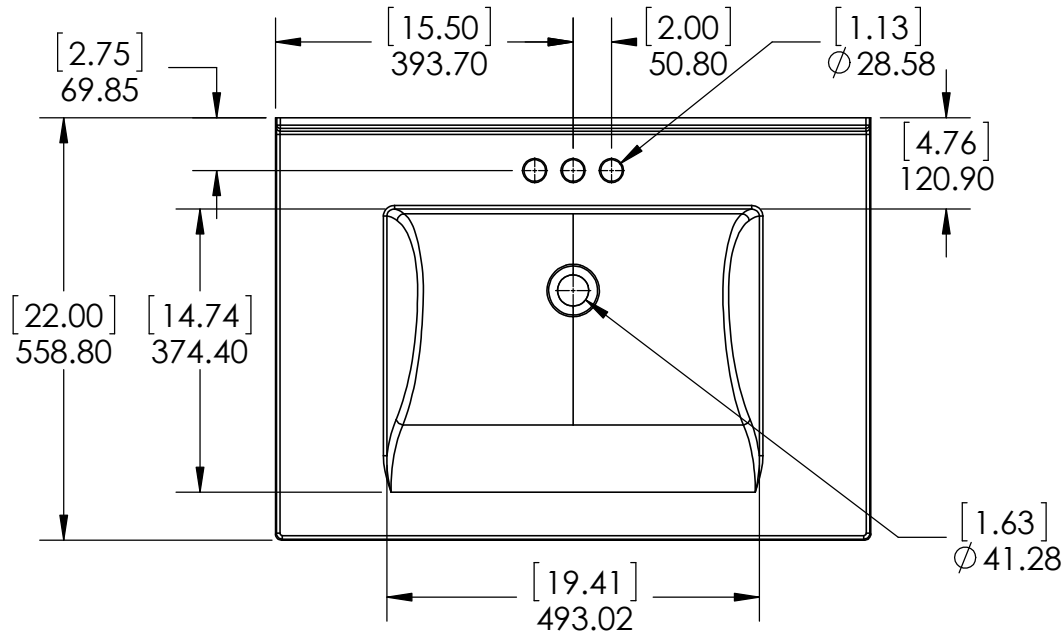

Top View

Isometric View

Front View

SECTION B-B
ESCALE 1 : 15

Back View

REV: **A**

ITEM: **BHSD30-FG
BHSD30-CR
BHSD30-CH
BH30-WH
BH30-ST**

Propiedad y Confidencialidad La información contenida en este dibujo es puramente propiedad de Woodcrafters Home Products LLC. Queda prohibida cualquier reproducción parcial o total sin el permiso por escrito de Woodcrafters Home Product LLC.	DWR	JCNV	26/02/18	NAME:	Brinkhill 30in Vanity - White/Sterling German Beech 4/4 & Laminated Particle Board
	REV	R&D	26/02/18	MATERIAL:	
	APP	ING	26/02/18	MODEL:	
	ESCALE: 1:20			Brinkhill 30in	

DRAWING TYPE	ITEM ID	ITEM DESCRIPTION	TECHNOLOGIES	DRAWING STATUS
Finish Good	HU3122R-WH	Vtop Wave 31 x 22 4 in	AB Composite	Ready for production
Finish Good	HU31R-WH	Glacier Bay in. Cultured Marble Vanity Top - White	AB Composite	Ready for production

REV	ECO #	DESCRIPTION	REV'D BY DATE	CHK'D BY DATE	APRV'D BY DATE
1		New Design	4/01/16	4/01/16	4/01/16
2		New item, Online	2/06/18	2/06/18	2/06/18

Estimated Weight: 16.5kg

PROPRIETARY AND CONFIDENTIAL		UNLESS OTHERWISE SPECIFIED		NAME		DATE	
THE INFORMATION CONTAINED IN THIS DRAWING IS THE SOLE PROPERTY OF WOODCRAFTERS. ANY REPRODUCTION IN PART OR AS A WHOLE WITHOUT THE WRITTEN PERMISSION OF WOODCRAFTERS IS PROHIBITED.		DIMENSIONS ARE IN MM. AND (INCHES)		DRAWN	E. Sandoval	4/01/16	
		TOLERANCES ARE		CHECKED	O. Razo	2/06/18	
		+ 0.125 [3.175] - 0.125 [-3.175]		ENG APPR.	V. Sanchez	2/06/18	
		SCALE:1:10		MFG APPR.	C. Leal	2/06/18	
				SIZE	DWG. NO.		SHEET 1 OF 1
				A	Vtop Wave 31x22		REV: 1