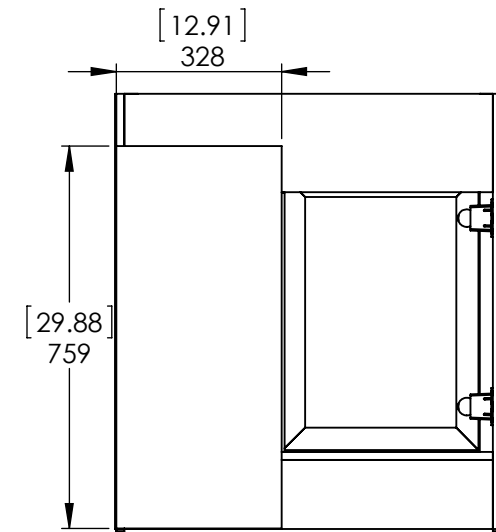

Top View

Isometric View

Front View

SECTION B-B
ESCALE 1 : 15

Back View

REV: **A**

ITEM: **BHSD30-FG
BHSD30-CR
BHSD30-CH
BH30-WH
BH30-ST**

Propiedad y Confidencialidad La información contenida en este dibujo es puramente propiedad de Woodcrafters Home Products LLC. Queda prohibida cualquier reproducción parcial o total sin el permiso por escrito de Woodcrafters Home Product LLC.	DWR	JCNV	26/02/18	NAME:	Brinkhill 30in Vanity - White/Sterling German Beech 4/4 & Laminated Particle Board
	REV	R&D	26/02/18	MATERIAL:	
	APP	ING	26/02/18	MODEL:	
	ESCALE: 1:20			Brinkhill 30in	

DRAWING TYPE	ITEM ID	ITEM DESCRIPTION	TECHNOLOGIES	DRAWING STATUS
Finish Good	HU3122R-WH	Vtop Wave 31 x 22 4 in	AB Composite	Ready for production
Finish Good	HU31R-WH	Glacier Bay in. Cultured Marble Vanity Top - White	AB Composite	Ready for production

REV	ECO #	DESCRIPTION	REV'D BY DATE	CHK'D BY DATE	APRV'D BY DATE
1		New Design	4/01/16	4/01/16	4/01/16
2		New item, Online	2/06/18	2/06/18	2/06/18

Estimated Weight: 16.5kg

PROPRIETARY AND CONFIDENTIAL		UNLESS OTHERWISE SPECIFIED		NAME		DATE	
THE INFORMATION CONTAINED IN THIS DRAWING IS THE SOLE PROPERTY OF WOODCRAFTERS. ANY REPRODUCTION IN PART OR AS A WHOLE WITHOUT THE WRITTEN PERMISSION OF WOODCRAFTERS IS PROHIBITED.		DIMENSIONS ARE IN MM. AND (INCHES)		DRAWN	E. Sandoval	4/01/16	
		TOLERANCES ARE		CHECKED	O. Razo	2/06/18	
		+ 0.125 [3.175] - 0.125 [-3.175]		ENG APPR.	V. Sanchez	2/06/18	
		SCALE:1:10		MFG APPR.	C. Leal	2/06/18	
				SIZE	DWG. NO.		SHEET 1 OF 1
				A	Vtop Wave 31x22		REV: 1