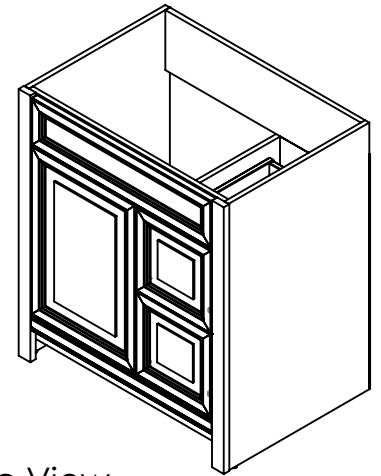

Top View

Isometric View

Front View

SECTION B-B
ESCALE 1 : 15

Back View

REV: **A**

ITEM: **BHSD30-FG
BHSD30-CR
BHSD30-CH
BH30-WH
BH30-ST**

Propiedad y Confidencialidad La información contenida en este dibujo es puramente propiedad de Woodcrafters Home Products LLC. Queda prohibida cualquier reproducción parcial o total sin el permiso por escrito de Woodcrafters Home Product LLC.	DWR	JCNV	26/02/18	NAME:	Brinkhill 30in Vanity - White/Sterling German Beech 4/4 & Laminated Particle Board
	REV	R&D	26/02/18	MATERIAL:	
	APP	ING	26/02/18	MODEL:	
	ESCALE: 1:20			Brinkhill 30in	

DRAWING TYPE	ITEM ID	ITEM DESCRIPTION	TECHNOLOGIES	DRAWING STATUS
Finish Good	HU3122R-WH	Vtop Wave 31 x 22 4 in	AB Composite	Ready for production
Finish Good	HU31R-WH	Glacier Bay in. Cultured Marble Vanity Top - White	AB Composite	Ready for production

REV	ECO #	DESCRIPTION	REV'D BY DATE	CHK'D BY DATE	APRV'D BY DATE
1		New Design	4/01/16	4/01/16	4/01/16
2		New item, Online	2/06/18	2/06/18	2/06/18

Estimated Weight: 16.5kg

PROPRIETARY AND CONFIDENTIAL		UNLESS OTHERWISE SPECIFIED		NAME		DATE	
THE INFORMATION CONTAINED IN THIS DRAWING IS THE SOLE PROPERTY OF WOODCRAFTERS. ANY REPRODUCTION IN PART OR AS A WHOLE WITHOUT THE WRITTEN PERMISSION OF WOODCRAFTERS IS PROHIBITED.		DIMENSIONS ARE IN MM. AND (INCHES)		DRAWN	E. Sandoval	4/01/16	
		TOLERANCES ARE		CHECKED	O. Razo	2/06/18	
		+ 0.125 [3.175] - 0.125 [-3.175]		ENG APPR.	V. Sanchez	2/06/18	
		SCALE:1:10		MFG APPR.	C. Leal	2/06/18	
				SIZE	DWG. NO.		SHEET 1 OF 1
				A	Vtop Wave 31x22		REV: 1