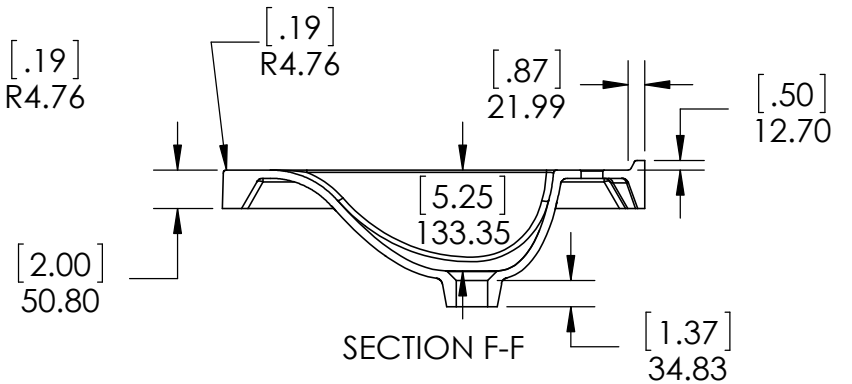

Top View

Isometric View

Front View

SECTION B-B
ESCALE 1 : 15

Back View

REV: **A**

ITEM: **BHSD30-FG
BHSD30-CR
BHSD30-CH
BH30-WH
BH30-ST**

Propiedad y Confidencialidad La información contenida en este dibujo es puramente propiedad de Woodcrafters Home Products LLC. Queda prohibida cualquier reproducción parcial o total sin el permiso por escrito de Woodcrafters Home Product LLC.	DWR	JCNV	26/02/18	NAME:	Brinkhill 30in Vanity - White/Sterling German Beech 4/4 & Laminated Particle Board
	REV	R&D	26/02/18	MATERIAL:	
	APP	ING	26/02/18	MODEL:	
	ESCALE: 1:20			Brinkhill 30in	

DRAWING TYPE	ITEM ID	ITEM DESCRIPTION	TECHNOLOGIES	DRAWING STATUS
Finish Good	HU3122R-WH	Vtop Wave 31 x 22 4 in	AB Composite	Ready for production
Finish Good	HU31R-WH	Glacier Bay in. Cultured Marble Vanity Top - White	AB Composite	Ready for production

REV	ECO #	DESCRIPTION	REV'D BY DATE	CHK'D BY DATE	APRV'D BY DATE
1		New Design	4/01/16	4/01/16	4/01/16
2		New item, Online	2/06/18	2/06/18	2/06/18

Estimated Weight: 16.5kg

PROPRIETARY AND CONFIDENTIAL		UNLESS OTHERWISE SPECIFIED		NAME		DATE	
THE INFORMATION CONTAINED IN THIS DRAWING IS THE SOLE PROPERTY OF WOODCRAFTERS. ANY REPRODUCTION IN PART OR AS A WHOLE WITHOUT THE WRITTEN PERMISSION OF WOODCRAFTERS IS PROHIBITED.		DIMENSIONS ARE IN MM. AND (INCHES)		DRAWN	E. Sandoval	4/01/16	
		TOLERANCES ARE		CHECKED	O. Razo	2/06/18	
		+ 0.125 [3.175] - 0.125 [-3.175]		ENG APPR.	V. Sanchez	2/06/18	
		SCALE:1:10		MFG APPR.	C. Leal	2/06/18	
				SIZE	DWG. NO.		SHEET 1 OF 1
				A	Vtop Wave 31x22		REV: 1