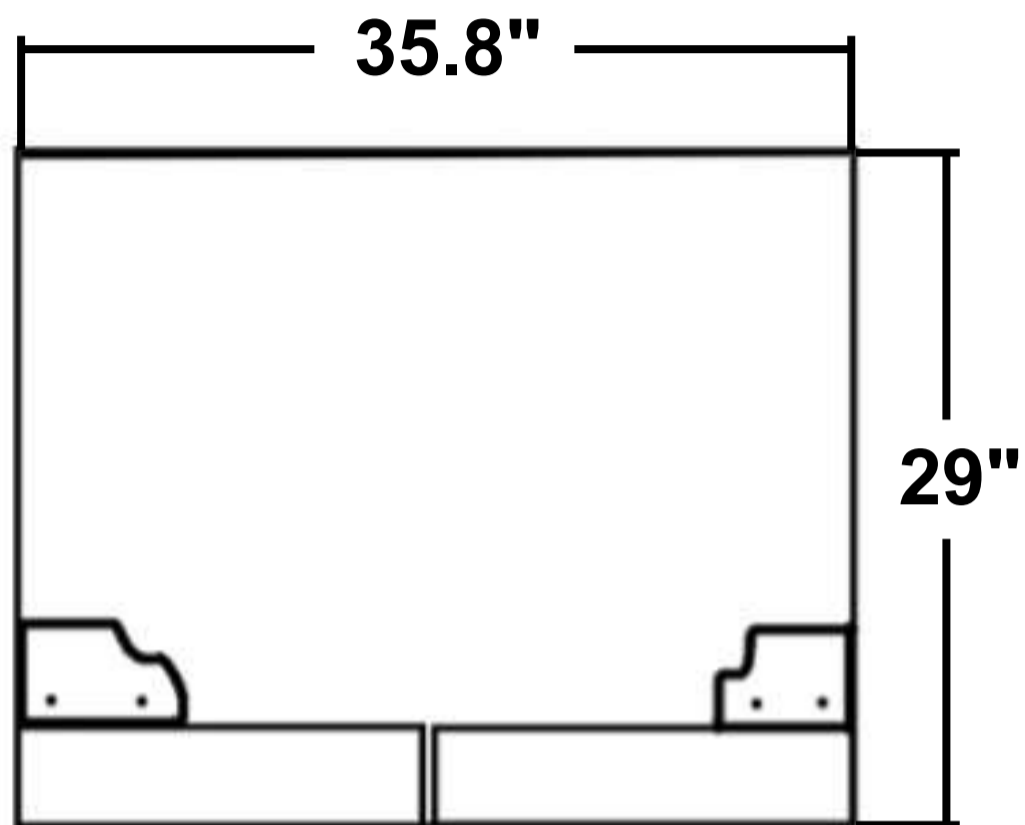

SEE PAGE 2 FOR DIMENSIONS

Size	36 Inch / 22.5 cu. ft. Capacity
Type	French Door, Counter-Depth
Voltage	115V / 60Hz
Rated Current	2.5A
Rated Defrost Power	190W
Energy Usage	588kWh/year
Certification	Energy Star / UL Listed

DIMENSIONS

MODEL# COS-FDR225RHSS

TOP VIEW

TOP VIEW, OPEN