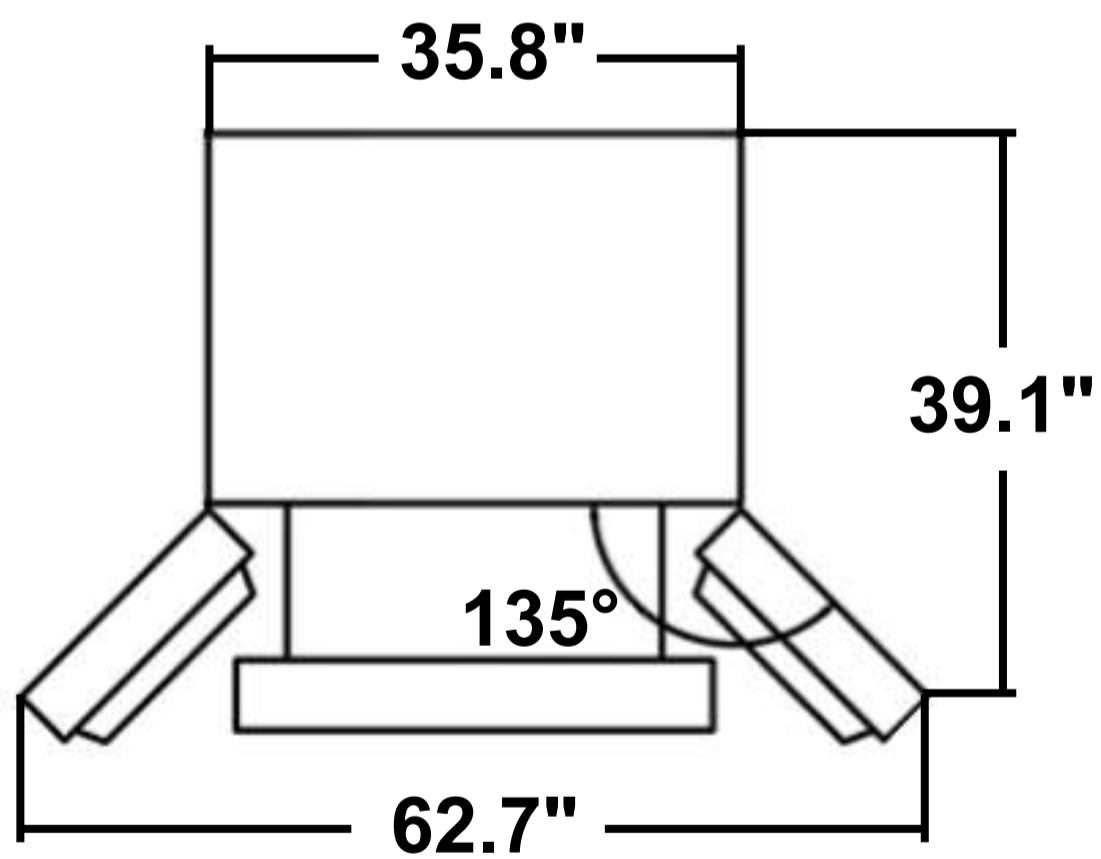

FRENCH DOOR REFRIGERATOR

SPECIFICATIONS

MODEL# COS-FDR225RHSS

Cosmo's Built-In French Door Refrigerator with 22.5 cu. ft. capacity has a sleek, minimalist aesthetic and impressive innovative features. This spacious bottom-freezer refrigerator offers organizational versatility for effortless storage and access to a wide range of foods from meats to fresh produce.

SEE PAGE 2 FOR DIMENSIONS

Size	36 Inch / 22.5 cu. ft. Capacity
Type	French Door, Counter-Depth
Voltage	115V / 60Hz
Rated Current	2.5A
Rated Defrost Power	190W
Energy Usage	588kWh/year
Certification	Energy Star / UL Listed

DIMENSIONS

MODEL# COS-FDR225RHSS

TOP VIEW

TOP VIEW, OPEN