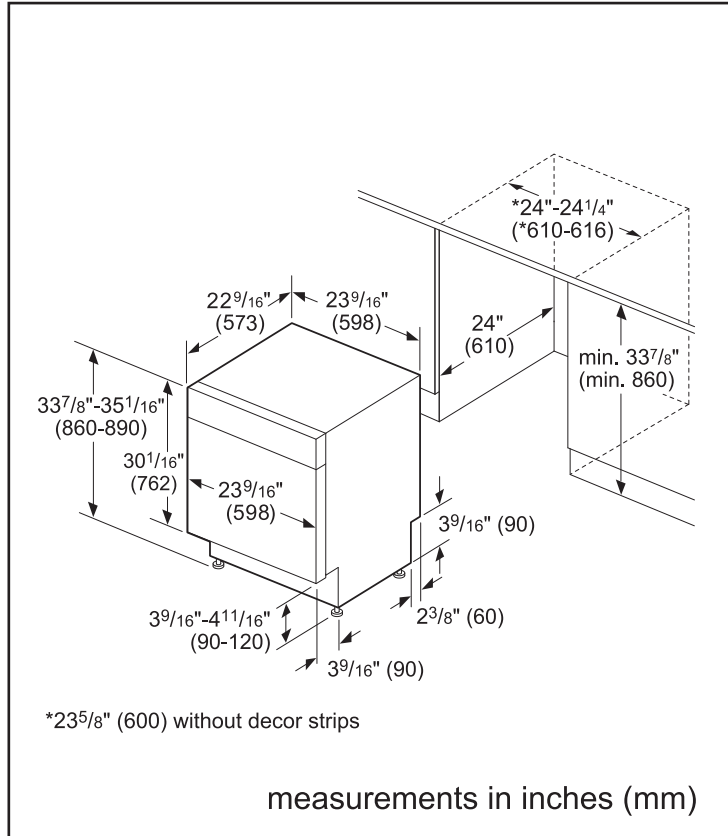

24" Recessed Handle Dishwasher

100 Series – White SHE3AR72UC

Installation Details

Accessories: To purchase Bosch accessories, cleaners & parts please visit www.bosch-home.com/us/store or call 1-800-944-2904 (Mon to Fri 5 am to 6 pm PST, Sat 6 am to 3 pm PST).

Notes: All height, width and depth dimensions are shown in inches. BSH reserves the absolute and unrestricted right to change product materials and specifications, at any time, without notice. Consult the product's installation instructions for final dimensional data and other details prior to making cutout.

Warranties: Please see Use & Care manual or Bosch website for statement of limited warranty.

For more information on our entire line of products, go to www.bosch-home.com/us or call 1-800-944-2904

© BSH Home Appliances Corporation. All rights reserved. Bosch is a registered trademark of Robert Bosch GmbH.