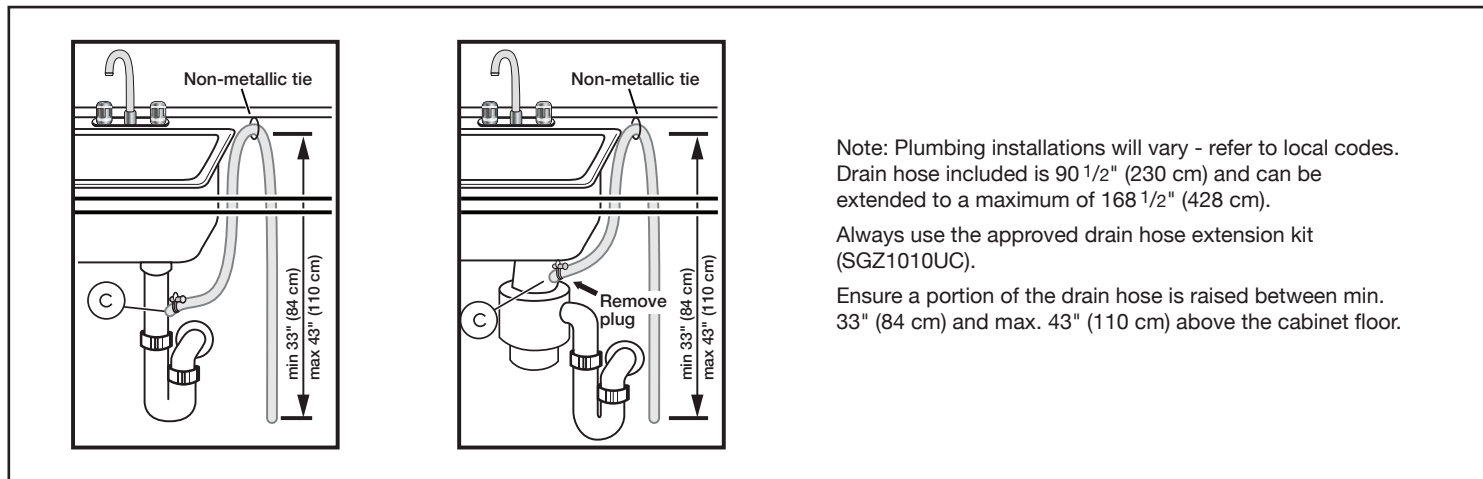

Notes: All height, width and depth dimensions are shown in inches. BSH reserves the absolute and unrestricted right to change product materials and specifications, at any time, without notice. Consult the product's installation instructions for final dimensional data and other details prior to making cutout.

24" Recessed Handle Dishwasher

100 Series – White SHE3AR72UC

BOSCH
Invented for life

Installation Details

Accessories: To purchase Bosch accessories, cleaners & parts please visit www.bosch-home.com/us/store or call 1-800-944-2904 (Mon to Fri 5 am to 6 pm PST, Sat 6 am to 3 pm PST).