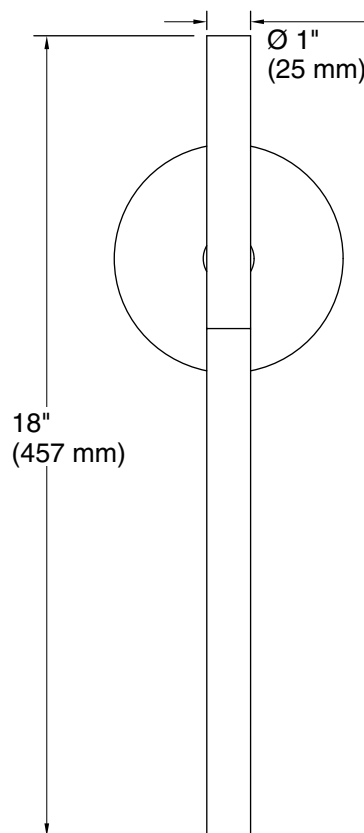

Required Electrical Service

One circuit required.

Lights: 120 V, 60 Hz

Technical Information

All product dimensions are nominal.

Material: Steel, Aluminum, Glass

Lighting Type: Integrated LED

Number of Shades: 2