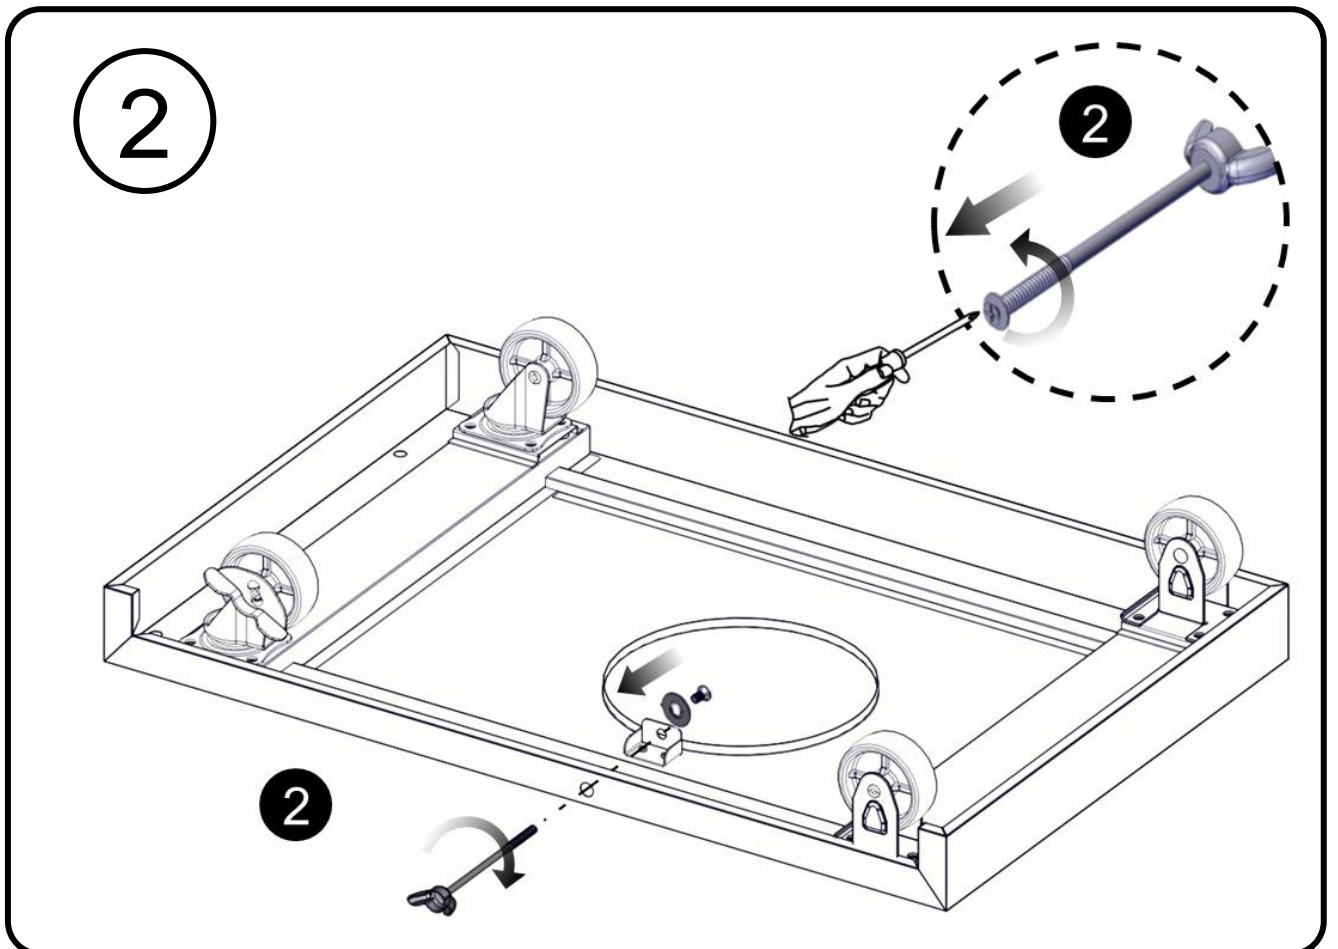

Truss Head Screw
5/32-32 x 3/8"
Tornillo de cabeza ovalada
5/32-32 x 3/8"
Vis cruciforme 5/32-32 x 3/8"

Flat Head Screw
5/32-32 x 3/8"
Tornillo de cabeza plana
5/32-32 x 3/8"
vis à tête plate
5/32-32 x 3/8"

Truss Head Screw
1/4-20 x 5/8"
Tornillo de cabeza ovalada
1/4-20 x 5/8"
Vis cruciforme 1/4-20 x 5/8"

Flat Washer 1/4"
Arandela plana 1/4"
Rondelle plate 1/4"

Flat Washer 5/32"
Arandela plana 5/32"
Rondelle plate 5/32"