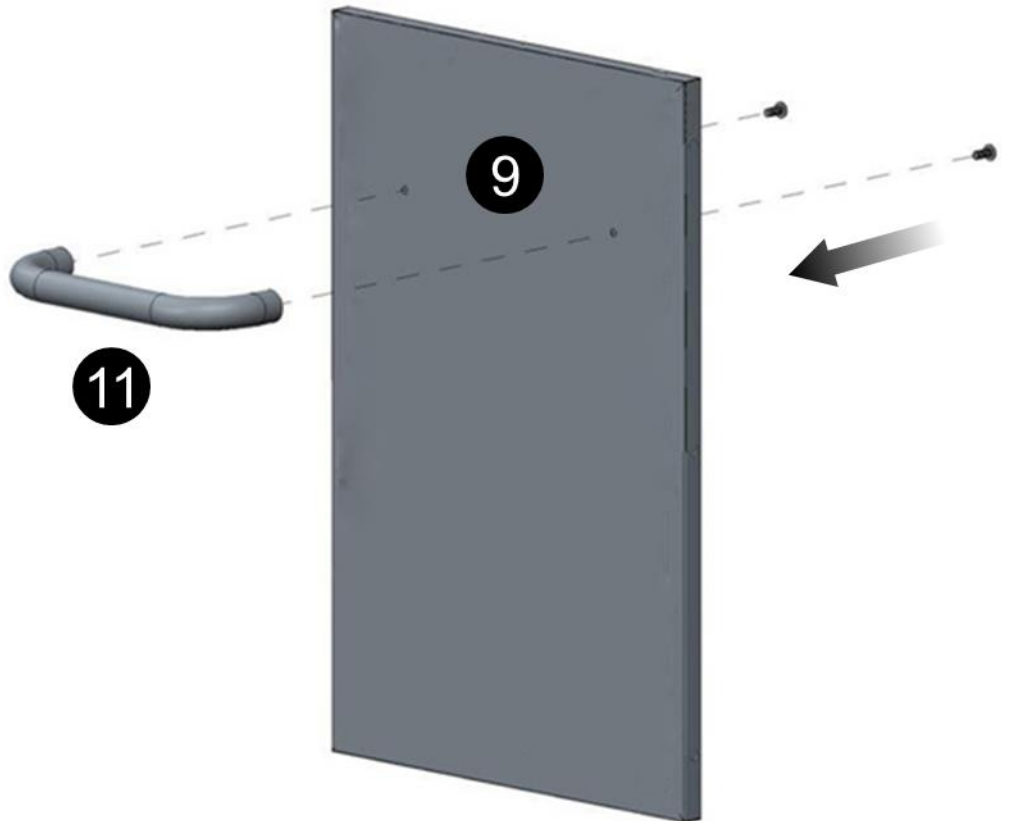

Truss Head Screw
1/4-20 x 5/8"
Tornillo de cabeza ovalada
1/4-20 x 5/8"
Vis cruciforme 1/4-20 x 5/8"

Flat Washer 1/4"
Arandela plana 1/4"
Rondelle plate 1/4"

Flat Washer 5/32"
Arandela plana 5/32"
Rondelle plate 5/32"

3

4

7

8

9

12

10

11

12

13

14

19

20

21

15

22