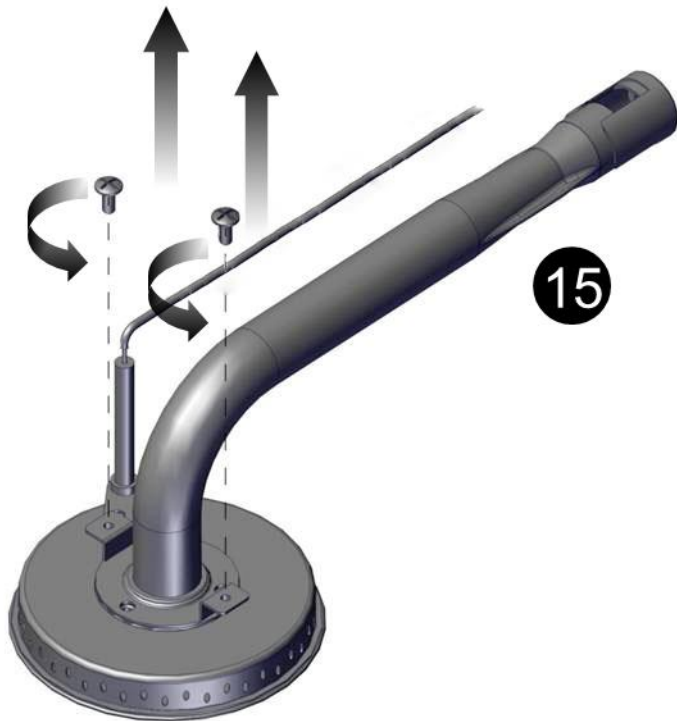

Truss Head Screw
1/4-20 x 5/8"
Tornillo de cabeza ovalada
1/4-20 x 5/8"
Vis cruciforme 1/4-20 x 5/8"

Flat Washer 1/4"
Arandela plana 1/4"
Rondelle plate 1/4"

Flat Washer 5/32"
Arandela plana 5/32"
Rondelle plate 5/32"

12

13

14

19

20

21

15

22

23

24

27

28

29

30

33

34