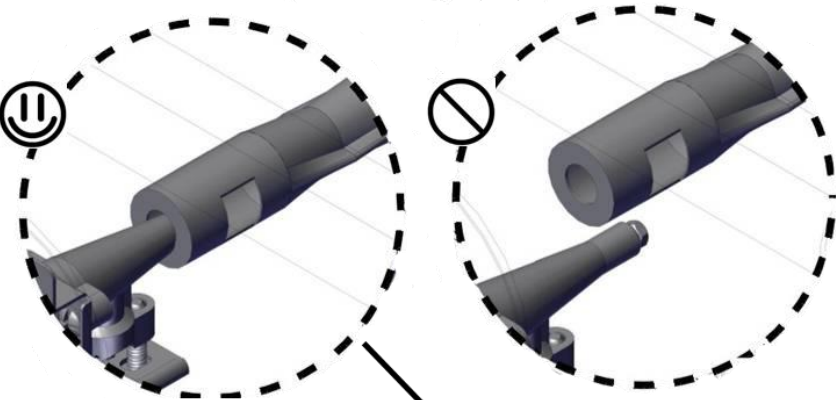

Truss Head Screw
1/4-20 x 5/8"
Tornillo de cabeza ovalada
1/4-20 x 5/8"
Vis cruciforme 1/4-20 x 5/8"

Flat Washer 1/4"
Arandela plana 1/4"
Rondelle plate 1/4"

Flat Washer 5/32"
Arandela plana 5/32"
Rondelle plate 5/32"

12

13

14

19

20

21

15

22