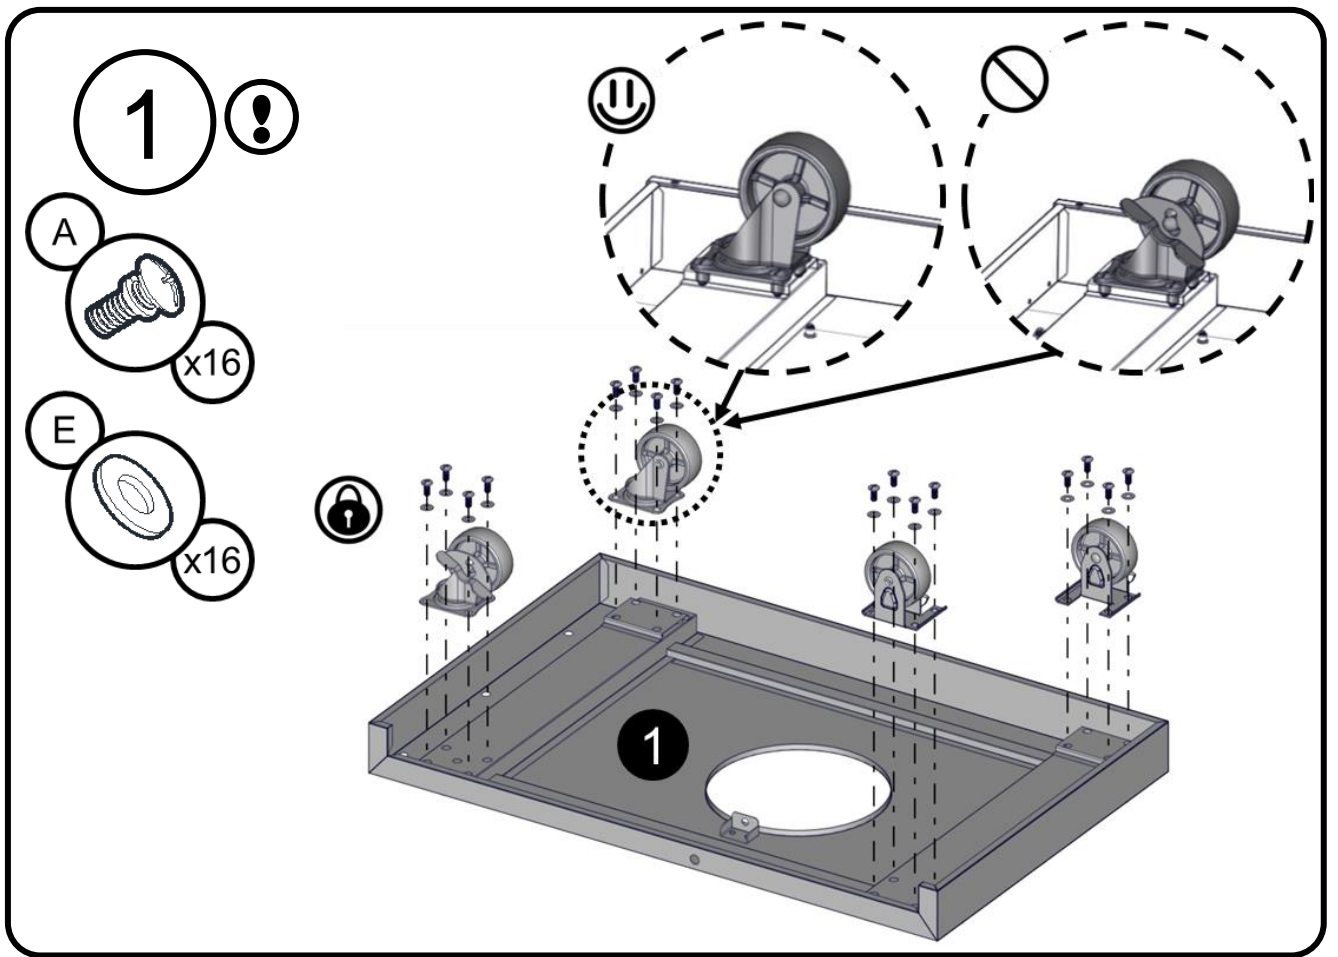

Truss Head Screw
5/32-32 x 3/8"
Tornillo de cabeza ovalada
5/32-32 x 3/8"
Vis cruciforme 5/32-32 x 3/8"

Flat Head Screw
5/32-32 x 3/8"
Tornillo de cabeza plana
5/32-32 x 3/8"
vis à tête plate
5/32-32 x 3/8"

Truss Head Screw
1/4-20 x 5/8"
Tornillo de cabeza ovalada
1/4-20 x 5/8"
Vis cruciforme 1/4-20 x 5/8"

Flat Washer 1/4"
Arandela plana 1/4"
Rondelle plate 1/4"

Flat Washer 5/32"
Arandela plana 5/32"
Rondelle plate 5/32"