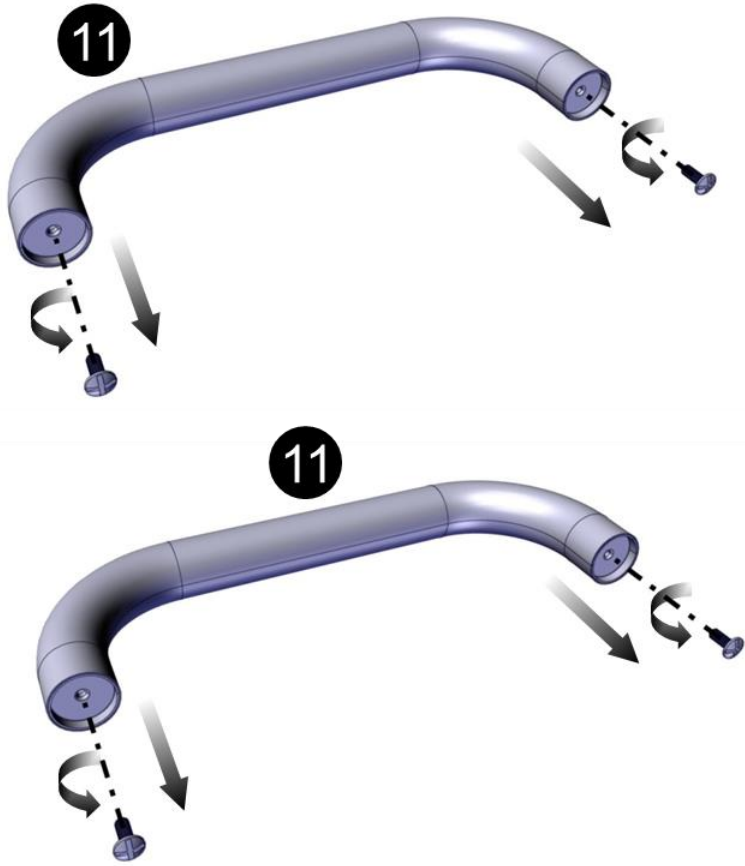

Truss Head Screw
5/32-32 x 3/8"
Tornillo de cabeza ovalada
5/32-32 x 3/8"
Vis cruciforme 5/32-32 x 3/8"

Flat Head Screw
5/32-32 x 3/8"
Tornillo de cabeza plana
5/32-32 x 3/8"
vis à tête plate
5/32-32 x 3/8"

Truss Head Screw
1/4-20 x 5/8"
Tornillo de cabeza ovalada
1/4-20 x 5/8"
Vis cruciforme 1/4-20 x 5/8"

Flat Washer 1/4"
Arandela plana 1/4"
Rondelle plate 1/4"

Flat Washer 5/32"
Arandela plana 5/32"
Rondelle plate 5/32"

3

4

7

8

9

12

10

11

12

13

14

19

20

21

15

22