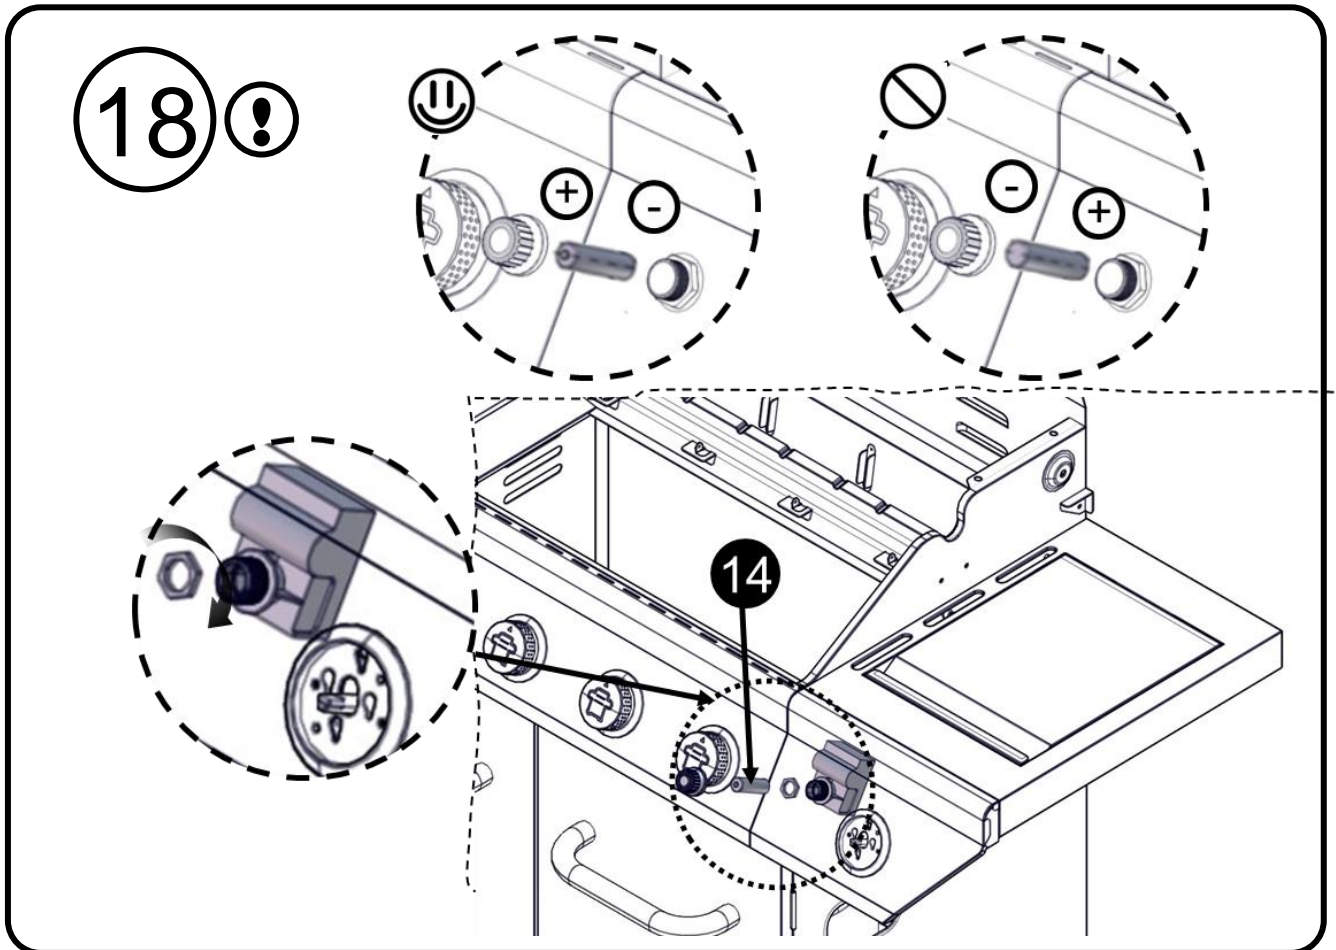

Truss Head Screw
1/4-20 x 5/8"
Tornillo de cabeza ovalada
1/4-20 x 5/8"
Vis cruciforme 1/4-20 x 5/8"

Flat Washer 1/4"
Arandela plana 1/4"
Rondelle plate 1/4"

Flat Washer 5/32"
Arandela plana 5/32"
Rondelle plate 5/32"

12

13

14

19

20

21

15

22