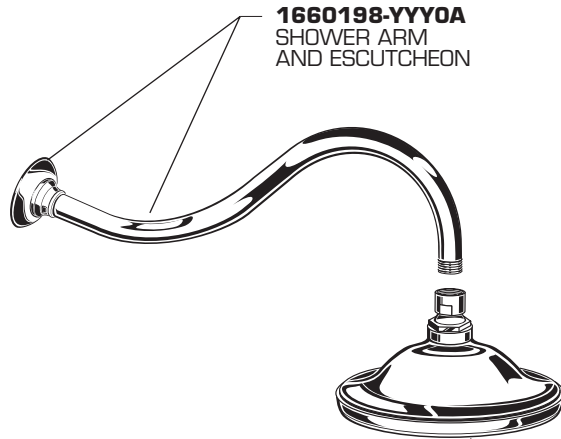

*American Standard*

**QUENTIN™  
BATH/SHOWER  
TRIM KITS  
MODEL NUMBER**

**T440.502  
T440.501  
T440.500**

**1660198-YYY0A**  
SHOWER ARM  
AND ESCUTCHEON

**M953576-YYY0A**  
SHOWER HEAD

**M962255-YYY0A**  
ESCUTCHEON AND SCREWS

**078016-YYY0A**  
ESCUTCHEON SCREWS

**M909623-YYY0A**  
DIAL PLATE

**M907050-YYY0A**  
CARTRIDGE CAP

**M964158-YYY0A**  
LEVER HANDLE KIT

**M950267-YYY0A**  
DIVERTER SPOUT (SLIP-ON)

Replace the "YYY" with appropriate finish code