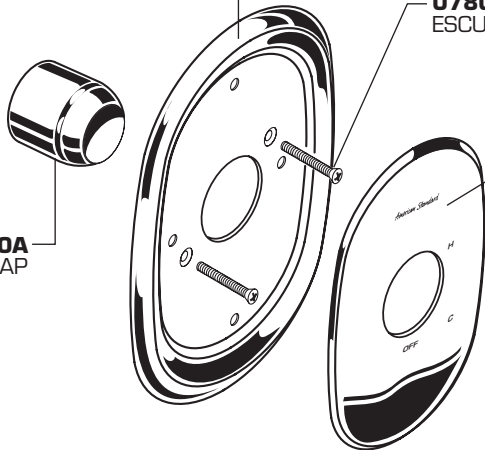

*American Standard*

**QUENTIN™  
BATH/SHOWER  
TRIM KITS  
MODEL NUMBER**

**T440.502  
T440.501  
T440.500**

**1660198-YYY0A**  
SHOWER ARM  
AND ESCUTCHEON

**M953576-YYY0A**  
SHOWER HEAD

**M962255-YYY0A**  
ESCUTCHEON AND SCREWS

**078016-YYY0A**  
ESCUTCHEON SCREWS

**M909623-YYY0A**  
DIAL PLATE

**M907050-YYY0A**  
CARTRIDGE CAP

**M964158-YYY0A**  
LEVER HANDLE KIT

**M950267-YYY0A**  
DIVERTER SPOUT (SLIP-ON)

Replace the "YYY" with appropriate finish code

CHROME	002
OIL RUBBED BRONZE	224
SATIN NICKEL	295

**HOT LINE FOR HELP**

For toll-free information and answers to your questions, call:  
1-800-442-1902  
Weekdays 8:00 a.m. to 6:00 p.m. EST  
IN CANADA 1-800-387-0369 (TORONTO 1-905-306-1093)  
Weekdays 8:00 a.m. to 7:00 p.m. EST  
IN MEXICO 01-800-839-12-00