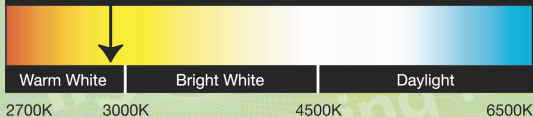

LED

lighting facts[®]

A Program of the U.S. DOE

Light Output (Lumens)	525
Watts	7.12
Lumens per Watt (Efficacy)	73

Color Accuracy	86
Color Rendering Index (CRI)	

Light Color

Correlated Color Temperature (CCT)

2957 (Warm White)

All results are according to IESNA LM-79-2008: *Approved Method for the Electrical and Photometric Testing of Solid-State Lighting*. The U.S. Department of Energy (DOE) verifies product test data and results.