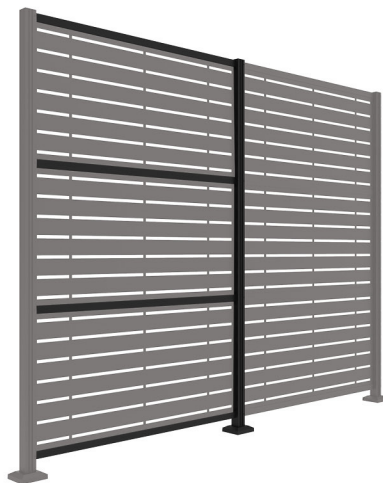

How It Works:

Line Post Frame Kit

#73045675 - Matte Black

*Additional frame kit (73040779) required to complete application

**Holds 2'x4' Decorative
Screen Panels**

(Sold Separately)

**Creates a unique decorative
or privacy wall when paired
with a frame kit**