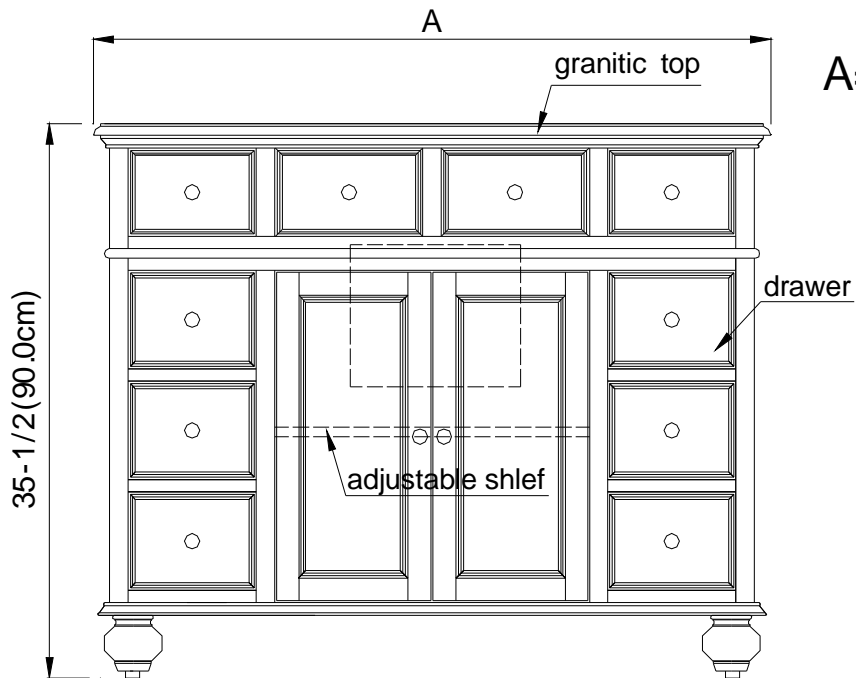

HOME DECORATORS

collection

Sink cabinet

36209

Features

- *MDF and poplar and granitic top*
- *Slow-close drawer(s) and slow-close adjustable door(s) and adjustable shelf*
Available in various widths
- *22 "(55.9cm) depth, and 35 -1/2 "(90.0 cm) height*

Product Specification

The sink cabinet shall be 22"(55.9 cm) in depth,and 35-1/2 "(90.0cm)in height,Sink shall be available in various widths.Sink shall be made of MDF and POPLAR and GRANITIC TOP . Sink shall include slow-close adjustable drawer(s) and slow-close door(s)and adjustable shelf. The Sink shall be Chinshu mode BF- 21375

A = 28"(71.1CM) 41294
44"(111.8CM) 36209
72"(182.9CM) 38854

Product Diagram