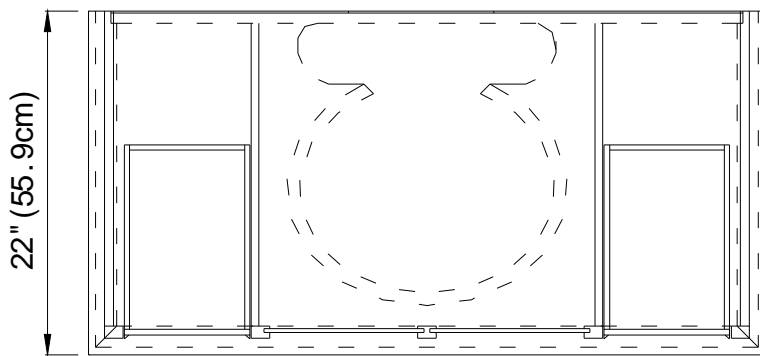

HOME DECORATORS

collection

Sink cabinet

36209

Features

- *MDF and poplar and granitic top*
- *Slow-close drawer(s) and slow-close adjustable door(s) and adjustable shelf*
Available in various widths
- *22 "(55.9cm) depth, and 35 -1/2 "(90.0 cm) height*

Codes/Standards Applicable

Specified model meets or exceeds the following

- *None applicable*

Colors/Finishes

F10:white or hazel brown or natural

Specified Model

Model	Description	Colors/Finishes
41294	Sink,28"(71.1CM)width	<input type="checkbox"/> F10
36209	Sink,44"(111.8CM)width	<input type="checkbox"/> F10
38854	Sink,72"(182.9CM)width	<input type="checkbox"/> F10

Product Specification

The sink cabinet shall be 22"(55.9 cm) in depth,and 35-1/2 "(90.0cm)in height,Sink shall be available in various widths.Sink shall be made of MDF and POPLAR and GRANITIC TOP . Sink shall include slow-close adjustable drawer(s) and slow-close door(s)and adjustable shelf. The Sink shall be Chinshu mode BF- 21375

A = 28"(71.1CM) 41294
44"(111.8CM) 36209
72"(182.9CM) 38854

Product Diagram