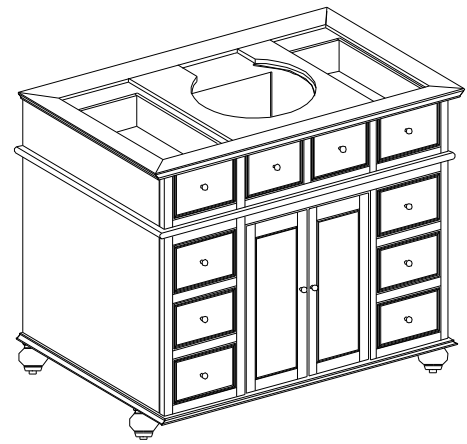

HOME DECORATORS

collection

Sink cabinet

36209

Features

- *MDF and poplar and granitic top*
- *Slow-close drawer(s) and slow-close adjustable door(s) and adjustable shelf*
Available in various widths
- *22 "(55.9cm) depth, and 35 -1/2 "(90.0 cm) height*

Codes/Standards Applicable

Specified model meets or exceeds the following

- *None applicable*

Colors/Finishes

F10:white or hazel brown or natural

Specified Model

Model	Description	Colors/Finishes
41294	Sink,28"(71.1CM)width	<input type="checkbox"/> F10
36209	Sink,44"(111.8CM)width	<input type="checkbox"/> F10
38854	Sink,72"(182.9CM)width	<input type="checkbox"/> F10

Product Specification

The sink cabinet shall be 22"(55.9 cm) in depth,and 35-1/2 "(90.0cm)in height,Sink shall be available in various widths.Sink shall be made of MDF and POPLAR and GRANITIC TOP . Sink shall include slow-close adjustable drawer(s) and slow-close door(s)and adjustable shelf. The Sink shall be Chinshu mode BF- 21375