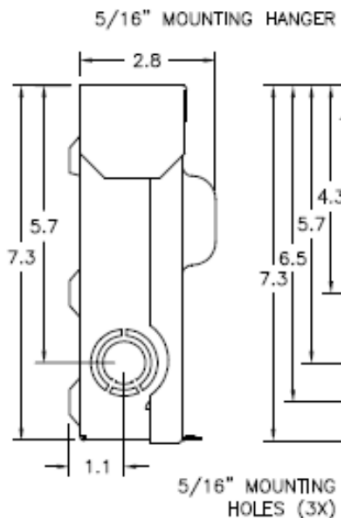

Top View

Left Side View

Front View Interior

Front View Inside Cover

Front View External Covers

Right Side View

Bottom View

Wire Range Size

CONNECTOR	COPPER		ALUMINUM	
	SOLID	STRAND	SOLID	STRAND
LINE	14-8	14-8	12-8	12-2
LOAD	14-8	14-8	12-8	12-2
EQUIP. GRND.	12-8	12-2	12-8	12-2

imagination at work

GE 60A GD AC DISCONNECT NON-AUTOMATIC SWITCH
1PH 240V NON-FUSIBLE STEEL N3R ENCLOSURE