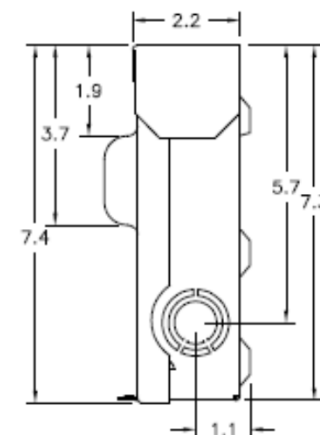

Top View

Left Side View

Front View Interior

Front View Inside Cover

Front View External Covers

Right Side View

Bottom View

Wire Range Size

CONNECTOR	COPPER		ALUMINUM	
	SOLID	STRAND	SOLID	STRAND
LINE	14-8	14-8	12-8	12-2
LOAD	14-8	14-8	12-8	12-2
EQUIP. GRND.	12-8	12-2	12-8	12-2

imagination at work

GE 60A GD AC DISCONNECT NON-AUTOMATIC SWITCH
1PH 240V NON-FUSIBLE STEEL N3R ENCLOSURE