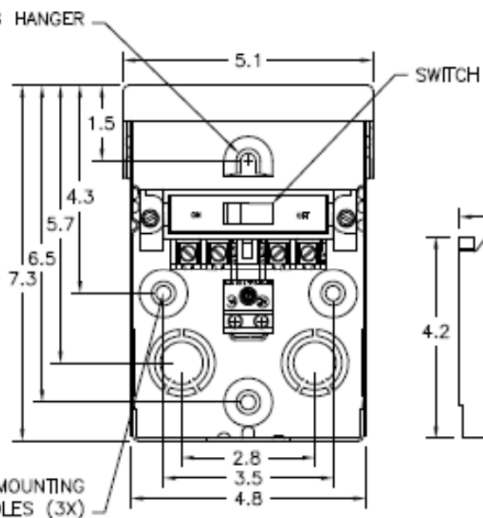

Top View

Left Side View

Front View Interior

Front View Inside Cover

Front View External Covers

Right Side View

Bottom View

Wire Range Size

CONNECTOR	COPPER		ALUMINUM	
	SOLID	STRAND	SOLID	STRAND
LINE	14-8	14-8	12-8	12-2
LOAD	14-8	14-8	12-8	12-2
EQUIP. GRND.	12-8	12-2	12-8	12-2

imagination at work

GE 60A GD AC DISCONNECT NON-AUTOMATIC SWITCH
1PH 240V NON-FUSIBLE STEEL N3R ENCLOSURE