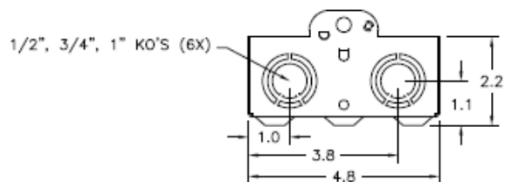

Top View

Left Side View

Front View Interior

Front View Inside Cover

Front View External Covers

Right Side View

Bottom View

Wire Range Size

CONNECTOR	COPPER		ALUMINUM	
	SOLID	STRAND	SOLID	STRAND
LINE	14-8	14-8	12-8	12-2
LOAD	14-8	14-8	12-8	12-2
EQUIP. GRND.	12-8	12-2	12-8	12-2

imagination at work

GE 60A GD AC DISCONNECT NON-AUTOMATIC SWITCH
1PH 240V NON-FUSIBLE STEEL N3R ENCLOSURE