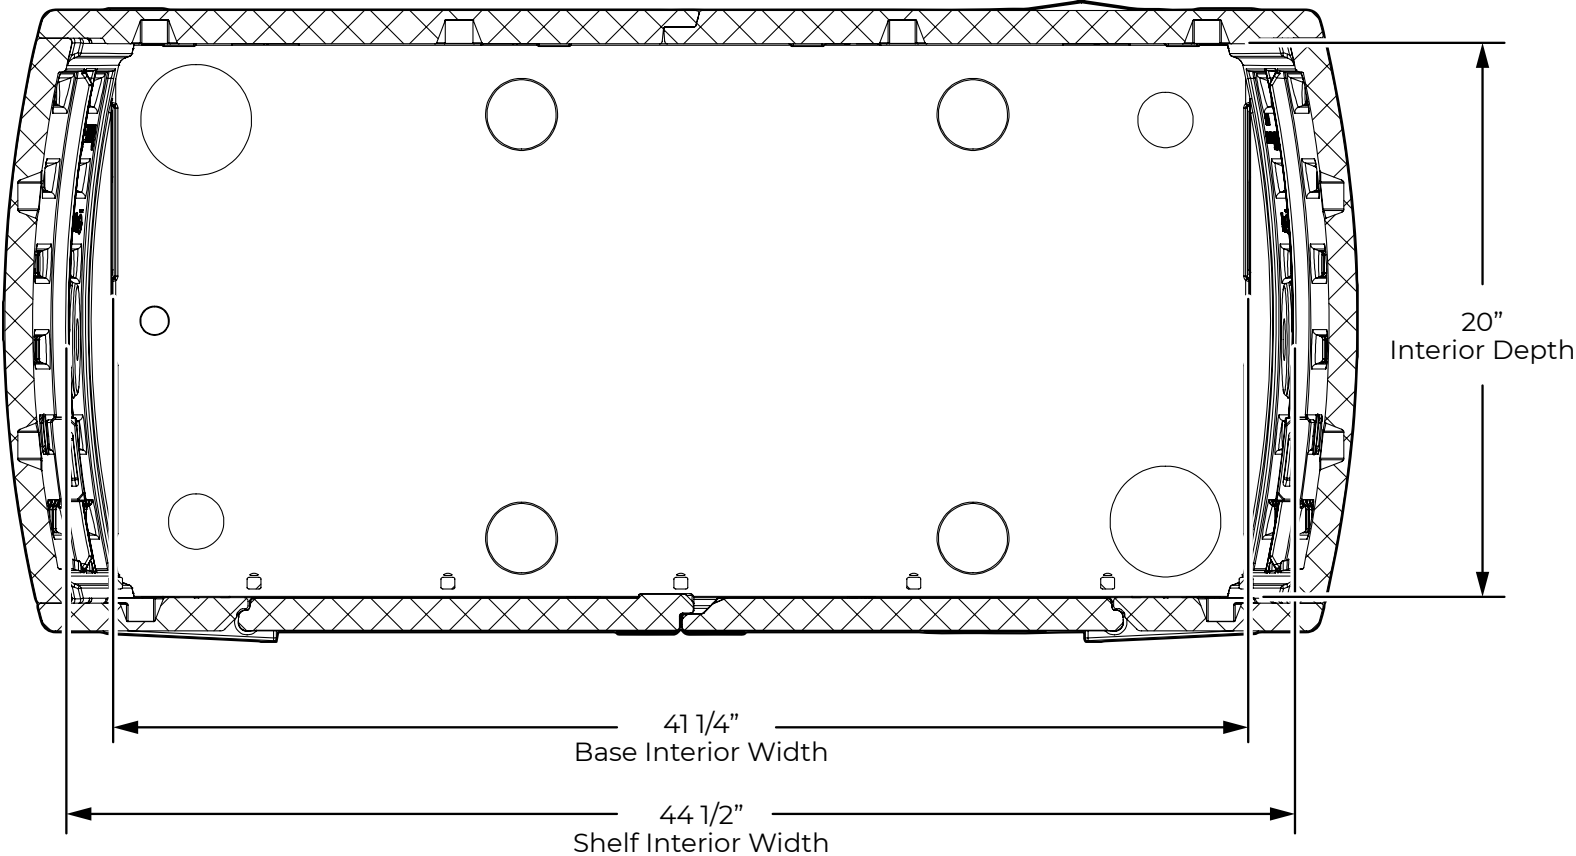

BME01000 Backyard Oasis

Front View

INTERIOR CAPACITY:
130 Gallons (17.4 Cubic Ft.)

EXTERNAL COVERAGE AREA:
8.1 sq ft

BMEO1000 Backyard Oasis

Side View

BME01000 Backyard Oasis

Top Section View

BME01000 Backyard Oasis

Front View - Doors Open