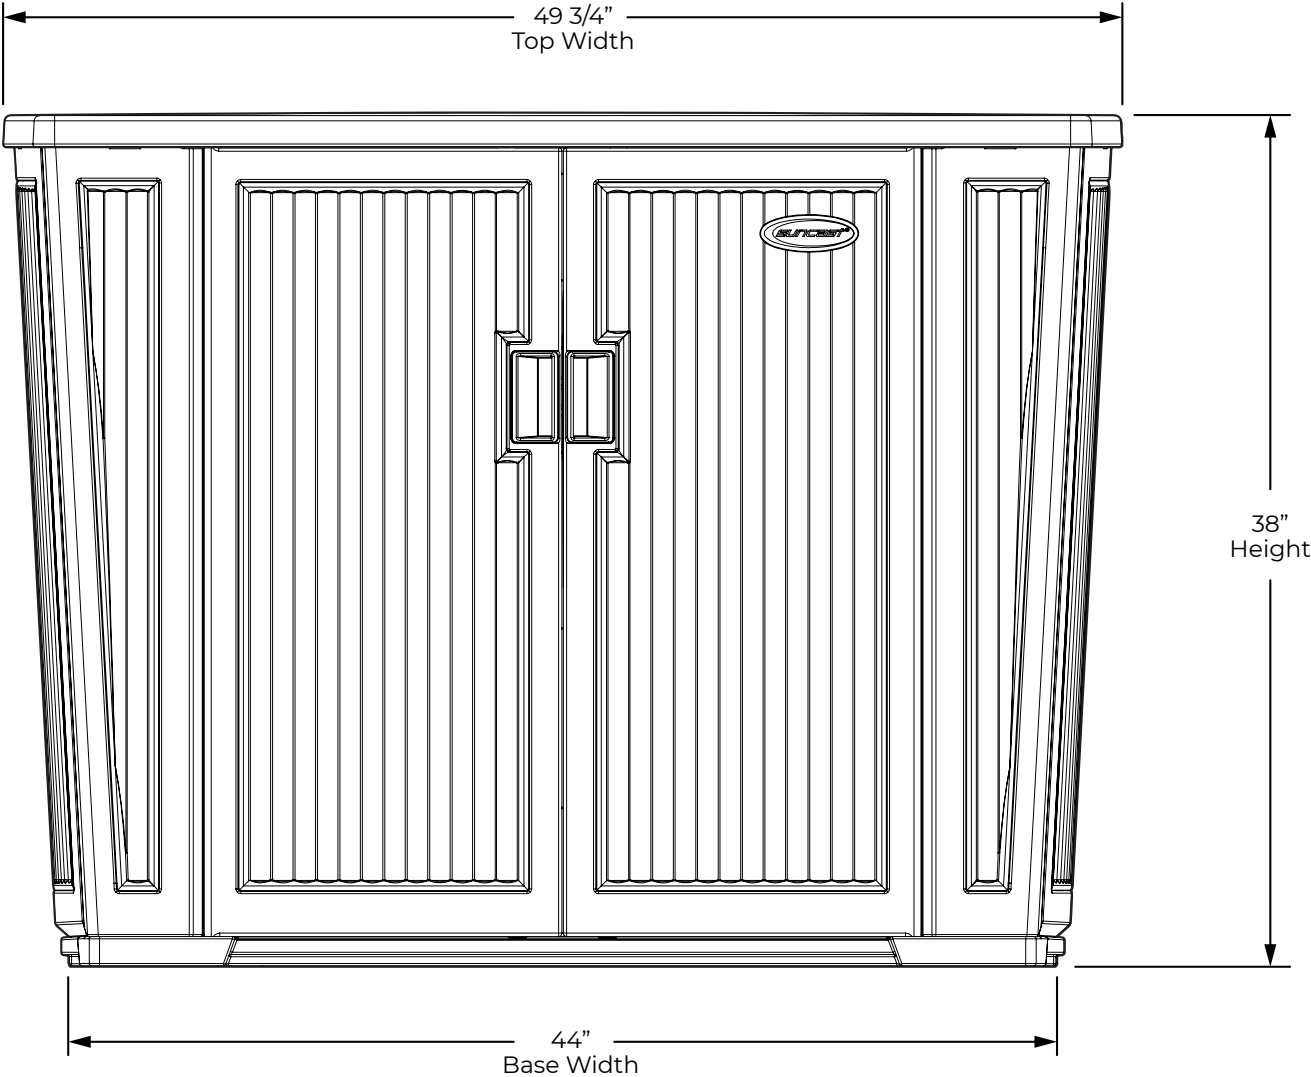

BME01000 Backyard Oasis

Front View

INTERIOR CAPACITY:
130 Gallons (17.4 Cubic Ft.)

EXTERNAL COVERAGE AREA:
8.1 sq ft

BMEO1000 Backyard Oasis

Side View

BME01000 Backyard Oasis

Top Section View

BME01000 Backyard Oasis

Front View - Doors Open