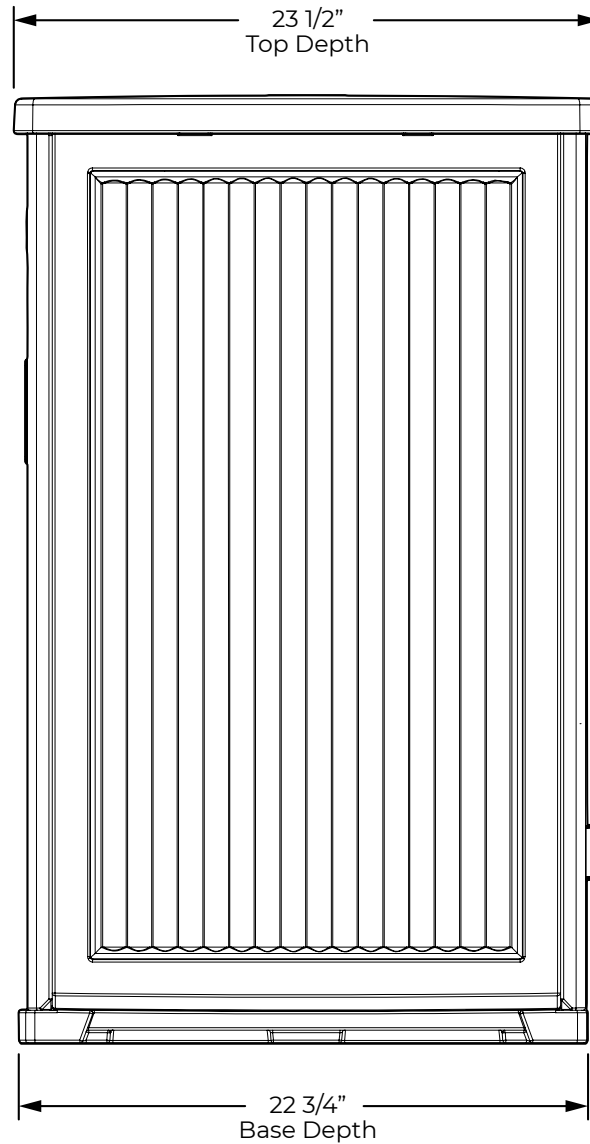

BME01000 Backyard Oasis

Front View

INTERIOR CAPACITY:
130 Gallons (17.4 Cubic Ft.)

EXTERNAL COVERAGE AREA:
8.1 sq ft

BMEO1000 Backyard Oasis

Side View

BME01000 Backyard Oasis

Top Section View

BME01000 Backyard Oasis

Front View - Doors Open