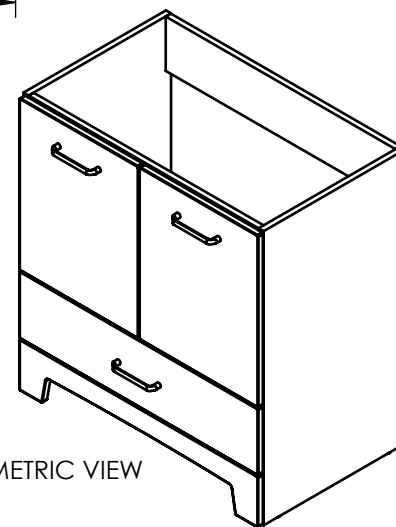

ITEM ID	DESCRIPTION
ST30P3-EE	Stancliff 30" Vanity Elm Ember, Cultured Marble VTop White, Mirror
ST30P2-EE	Stancliff 30.5x18.75x34.38in Vanity w/Vanity Top - Elm Ember
ST30P2-EK	Stancliff 30.5x18.75x34.38in Vanity w/Vanity Top - Elm Sky

REV	ECO#	DESCRIPTION	REV'D BY DATE	CHK'D BY DATE	APR'V'D BY DATE
0		New Release	IASV 1/9/17	IASV 1/9/17	IASV 1/9/17
		New models added: ST30P2-EE & ST30P2-EK	IASV 5/25/17	IASV 5/25/17	IASV 5/25/17

PROPRIETARY AND CONFIDENTIAL
THE INFORMATION CONTAINED IN THIS DRAWING IS THE SOLE PROPERTY OF WOODCRAFTERS HOME PRODUCTS L.L.C. ANY REPRODUCTION IN PART OR AS A WHOLE WITHOUT THE WRITTEN PERMISSION OF WOODCRAFTERS HOME PRODUCTS L.L.C. IS PROHIBITED.

UNLESS OTHERWISE SPECIFIED
DIMENSIONS ARE IN mm and [inches] AND TOLERANCES ARE +/- 1.0 [0.04]

DRAWN BY:	IASV	1/9/17
CHECKED BY:	IASV	1/9/17
APPROVED BY:	IASV	1/9/17
DO NOT SCALE DRAWING	SCALE: 1:10	SIZE: A

TITLE:	STANCLIFF 30 ASSEMBLY	
PART NO:	PAGE	REV:
	1 OF 1	1