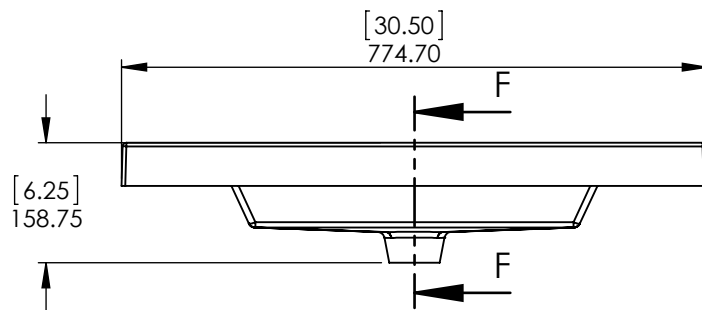

ID	Description	Technology	Status
595471	Vtop Oslo 30.5x18.75 White 4in	Solid White	Approved for production

Rev #	Approved by	Change
0	R. Rubio	Released

NOTE: MAX. WARPAGE
TOLERANCE 1/8"

PROPRIETARY AND CONFIDENTIAL
THE INFORMATION CONTAINED IN THIS DRAWING IS THE
SOLE PROPERTY OF WOODCRAFTERS. ANY
REPRODUCTION IN PART OR AS A WHOLE WITHOUT THE
WRITTEN PERMISSION OF WOODCRAFTERS IS PROHIBITED.

UNLESS OTHERWISE SPECIFIED
DIMENSIONS ARE IN MM.
AND (INCHES)
TOLERANCES ARE
+0.125 [3.175] -0.125 [-3.175]
SCALE:1:10

	NAME	DATE
DRAWN	J. Martinez	7/08/16
CHECKED	E. Sandoval	7/08/16
ENG APPR.	R. Rubio	7/08/16
MFG APPR.	C. Leal	7/08/16

Wood Crafters

SIZE DWG. NO. **A** Vtop Oslo 30.5x18.75 4in

SHEET 1 OF 1
REV: **0**

ITEM ID	DESCRIPTION
ST30P3-EE	Stancliff 30" Vanity Elm Ember, Cultured Marble VTop White, Mirror
ST30P2-EE	Stancliff 30.5x18.75x34.38in Vanity w/Vanity Top - Elm Ember
ST30P2-EK	Stancliff 30.5x18.75x34.38in Vanity w/Vanity Top - Elm Sky

UNLESS OTHERWISE SPECIFIED
 DIMENSIONS ARE IN mm and [inches]
 AND TOLERANCES ARE +/- 1.0 [0.04]

DRAWN BY:	IASV	1/9/17
CHECKED BY:	IASV	1/9/17
APPROVED BY:	IASV	1/9/17
DO NOT SCALE DRAWING	SCALE: 1:10	SIZE: A