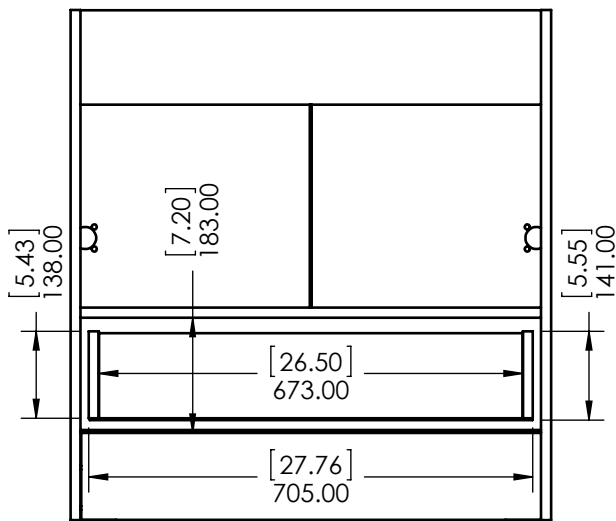

ITEM ID	DESCRIPTION
ST30P3-EE	Stancliff 30" Vanity Elm Ember, Cultured Marble VTop White, Mirror
ST30P2-EE	Stancliff 30.5x18.75x34.38in Vanity w/Vanity Top - Elm Ember
ST30P2-EK	Stancliff 30.5x18.75x34.38in Vanity w/Vanity Top - Elm Sky

REV	ECO#	DESCRIPTION	REV'D BY DATE	CHK'D BY DATE	APR'V'D BY DATE
0		New Release	IASV 1/9/17	IASV 1/9/17	IASV 1/9/17
		New models added: ST30P2-EE & ST30P2-EK	IASV 5/25/17	IASV 5/25/17	IASV 5/25/17

PROPRIETARY AND CONFIDENTIAL
THE INFORMATION CONTAINED IN THIS DRAWING IS THE SOLE PROPERTY OF WOODCRAFTERS HOME PRODUCTS L.L.C. ANY REPRODUCTION IN PART OR AS A WHOLE WITHOUT THE WRITTEN PERMISSION OF WOODCRAFTERS HOME PRODUCTS L.L.C. IS PROHIBITED.

UNLESS OTHERWISE SPECIFIED
DIMENSIONS ARE IN mm and [inches] AND TOLERANCES ARE +/- 1.0 [0.04]

DRAWN BY:	IASV	1/9/17
CHECKED BY:	IASV	1/9/17
APPROVED BY:	IASV	1/9/17
DO NOT SCALE DRAWING	SCALE: 1:10	SIZE: A

TITLE:	STANCLIFF 30 ASSEMBLY	
PART NO:	PAGE	REV:
	1 OF 1	1