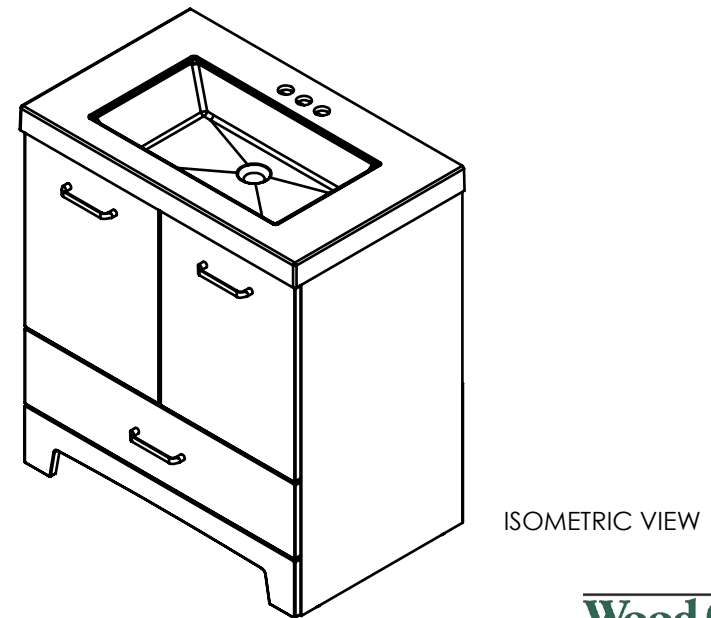

ITEM ID	DESCRIPTION
ST30P3-EE	Stancliff 30" Vanity Elm Ember, Cultured Marble VTop White, Mirror
ST30P2-EE	Stancliff 30.5x18.75x34.38in Vanity w/Vanity Top - Elm Ember
ST30P2-EK	Stancliff 30.5x18.75x34.38in Vanity w/Vanity Top - Elm Sky

REV	ECO#	DESCRIPTION	REV'D BY DATE	CHK'D BY DATE	APRV'D BY DATE
0		New Release	IASV 1/9/17	IASV 1/9/17	IASV 1/9/17
1		New models added: ST30P2-EE & ST30P2-EK	IASV 5/25/17	IASV 5/25/17	IASV 5/25/17

PROPRIETARY AND CONFIDENTIAL
THE INFORMATION CONTAINED IN THIS DRAWING IS THE SOLE PROPERTY OF WOODCRAFTERS HOME PRODUCTS L.L.C. ANY REPRODUCTION IN PART OR AS A WHOLE WITHOUT THE WRITTEN PERMISSION OF WOODCRAFTERS HOME PRODUCTS L.L.C. IS PROHIBITED.

UNLESS OTHERWISE SPECIFIED
DIMENSIONS ARE IN mm and [inches]
AND TOLERANCES ARE +/- 1.0 [0.04]

DRAWN BY:	IASV	1/9/17
CHECKED BY:	IASV	1/9/17
APPROVED BY:	IASV	1/9/17
DO NOT SCALE DRAWING	SCALE: 1:10	SIZE: A

TITLE:	STANCLIFF 30 ASSEMBLY		
PART NO:	PAGE	1 OF 1	REV: 1