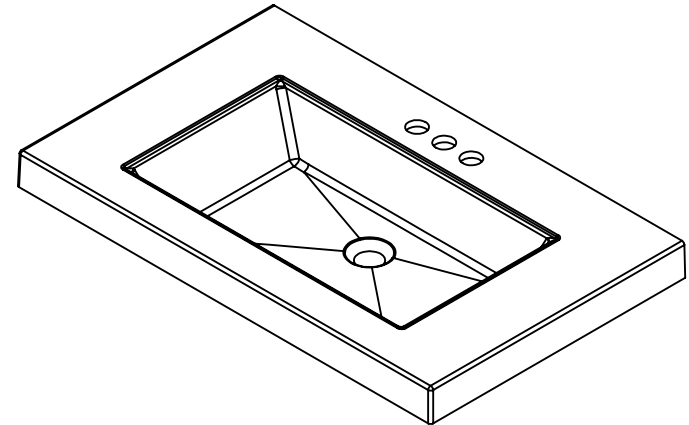

ID	Description	Technology	Status
595471	Vtop Oslo 30.5x18.75 White 4in	Solid White	Approved for production

Rev #	Approved by	Change
0	R. Rubio	Released

NOTE: MAX. WARPAGE
TOLERANCE 1/8"

PROPRIETARY AND CONFIDENTIAL
THE INFORMATION CONTAINED IN THIS DRAWING IS THE
SOLE PROPERTY OF WOODCRAFTERS. ANY
REPRODUCTION IN PART OR AS A WHOLE WITHOUT THE
WRITTEN PERMISSION OF WOODCRAFTERS IS PROHIBITED.

Wood Crafters

SIZE DWG. NO. **A** Vtop Oslo 30.5x18.75 4in

SHEET 1 OF 1
REV: **0**

ITEM ID	DESCRIPTION
ST30P3-EE	Stancliff 30" Vanity Elm Ember, Cultured Marble VTop White, Mirror
ST30P2-EE	Stancliff 30.5x18.75x34.38in Vanity w/Vanity Top - Elm Ember
ST30P2-EK	Stancliff 30.5x18.75x34.38in Vanity w/Vanity Top - Elm Sky

TITLE:	STANCLIFF 30 ASSEMBLY	
PART NO:	PAGE	REV:
	1 OF 1	1

ITEM ID	DESCRIPTION
ST30P3-EE	Stancliff 30" Vanity Elm Ember, Cultured Marble VTop White, Mirror
ST30P2-EE	Stancliff 30.5x18.75x34.38in Vanity w/Vanity Top - Elm Ember
ST30P2-EK	Stancliff 30.5x18.75x34.38in Vanity w/Vanity Top - Elm Sky