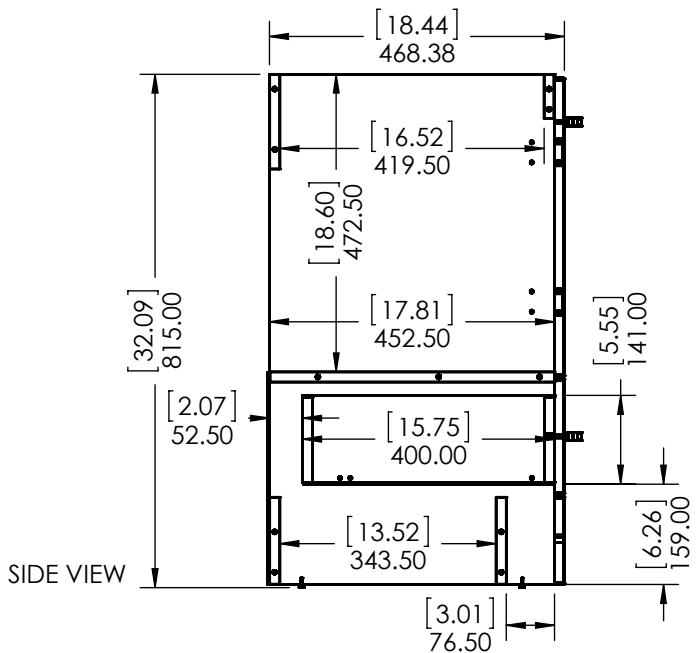

ITEM ID	DESCRIPTION
ST30P3-EE	Stancliff 30" Vanity Elm Ember, Cultured Marble VTop White, Mirror
ST30P2-EE	Stancliff 30.5x18.75x34.38in Vanity w/Vanity Top - Elm Ember
ST30P2-EK	Stancliff 30.5x18.75x34.38in Vanity w/Vanity Top - Elm Sky

REV	ECO#	DESCRIPTION	REV'D BY DATE	CHK'D BY DATE	APR'V'D BY DATE
0		New Release	IASV 1/9/17	IASV 1/9/17	IASV 1/9/17
		New models added: ST30P2-EE & ST30P2-EK	IASV 5/25/17	IASV 5/25/17	IASV 5/25/17

PROPRIETARY AND CONFIDENTIAL
THE INFORMATION CONTAINED IN THIS DRAWING IS THE SOLE PROPERTY OF WOODCRAFTERS HOME PRODUCTS L.L.C. ANY REPRODUCTION IN PART OR AS A WHOLE WITHOUT THE WRITTEN PERMISSION OF WOODCRAFTERS HOME PRODUCTS L.L.C. IS PROHIBITED.

UNLESS OTHERWISE SPECIFIED
DIMENSIONS ARE IN mm and [inches] AND TOLERANCES ARE +/- 1.0 [0.04]

DRAWN BY:	IASV	1/9/17
CHECKED BY:	IASV	1/9/17
APPROVED BY:	IASV	1/9/17
DO NOT SCALE DRAWING	SCALE: 1:10	SIZE: A

TITLE:	STANCLIFF 30 ASSEMBLY	
PART NO:	PAGE	REV:
	1 OF 1	1