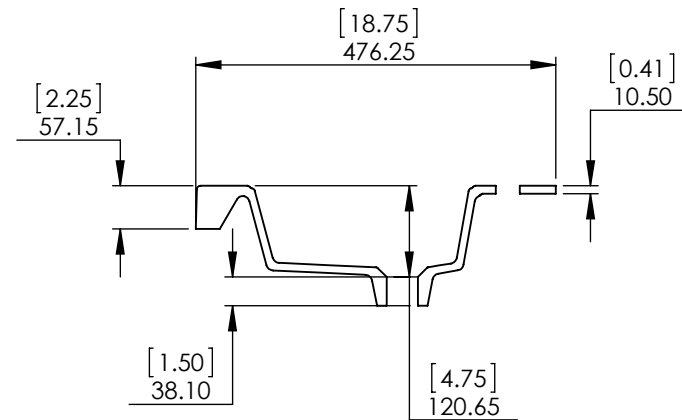

ID	Description	Technology	Status
595471	Vtop Oslo 30.5x18.75 White 4in	Solid White	Approved for production

Rev #	Approved by	Change
0	R. Rubio	Released

NOTE: MAX. WARPAGE
TOLERANCE 1/8"

PROPRIETARY AND CONFIDENTIAL
THE INFORMATION CONTAINED IN THIS DRAWING IS THE
SOLE PROPERTY OF WOODCRAFTERS. ANY
REPRODUCTION IN PART OR AS A WHOLE WITHOUT THE
WRITTEN PERMISSION OF WOODCRAFTERS IS PROHIBITED.

UNLESS OTHERWISE SPECIFIED
DIMENSIONS ARE IN MM.
AND (INCHES)
TOLERANCES ARE
+0.125 [3.175] -0.125 [-3.175]
SCALE:1:10

	NAME	DATE
DRAWN	J. Martinez	7/08/16
CHECKED	E. Sandoval	7/08/16
ENG APPR.	R. Rubio	7/08/16
MFG APPR.	C. Leal	7/08/16

Wood Crafters

SIZE DWG. NO. **A** Vtop Oslo 30.5x18.75 4in

SHEET 1 OF 1
REV: **0**

ITEM ID	DESCRIPTION
ST30P3-EE	Stancliff 30" Vanity Elm Ember, Cultured Marble VTop White, Mirror
ST30P2-EE	Stancliff 30.5x18.75x34.38in Vanity w/Vanity Top - Elm Ember
ST30P2-EK	Stancliff 30.5x18.75x34.38in Vanity w/Vanity Top - Elm Sky

UNLESS OTHERWISE SPECIFIED
 DIMENSIONS ARE IN mm and [inches]
 AND TOLERANCES ARE +/- 1.0 [0.04]

DRAWN BY:	IASV	1/9/17
CHECKED BY:	IASV	1/9/17
APPROVED BY:	IASV	1/9/17
DO NOT SCALE DRAWING	SCALE: 1:10	SIZE: A