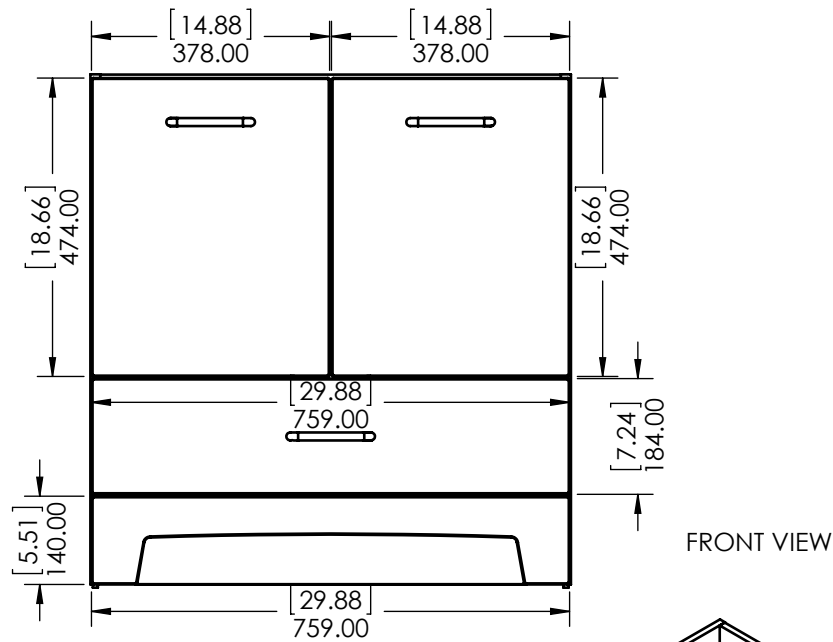

ITEM ID	DESCRIPTION
ST30P3-EE	Stancliff 30" Vanity Elm Ember, Cultured Marble VTop White, Mirror
ST30P2-EE	Stancliff 30.5x18.75x34.38in Vanity w/Vanity Top - Elm Ember
ST30P2-EK	Stancliff 30.5x18.75x34.38in Vanity w/Vanity Top - Elm Sky

REV	ECO#	DESCRIPTION	REV'D BY DATE	CHK'D BY DATE	APR'V'D BY DATE
0		New Release	IASV 1/9/17	IASV 1/9/17	IASV 1/9/17
		New models added: ST30P2-EE & ST30P2-EK	IASV 5/25/17	IASV 5/25/17	IASV 5/25/17

PROPRIETARY AND CONFIDENTIAL
THE INFORMATION CONTAINED IN THIS DRAWING IS THE SOLE PROPERTY OF WOODCRAFTERS HOME PRODUCTS L.L.C. ANY REPRODUCTION IN PART OR AS A WHOLE WITHOUT THE WRITTEN PERMISSION OF WOODCRAFTERS HOME PRODUCTS L.L.C. IS PROHIBITED.

UNLESS OTHERWISE SPECIFIED
DIMENSIONS ARE IN mm and [inches] AND TOLERANCES ARE +/- 1.0 [0.04]

DRAWN BY:	IASV	1/9/17
CHECKED BY:	IASV	1/9/17
APPROVED BY:	IASV	1/9/17
DO NOT SCALE DRAWING	SCALE: 1:10	SIZE: A

TITLE:	STANCLIFF 30 ASSEMBLY	
PART NO:	PAGE	REV:
	1 OF 1	1