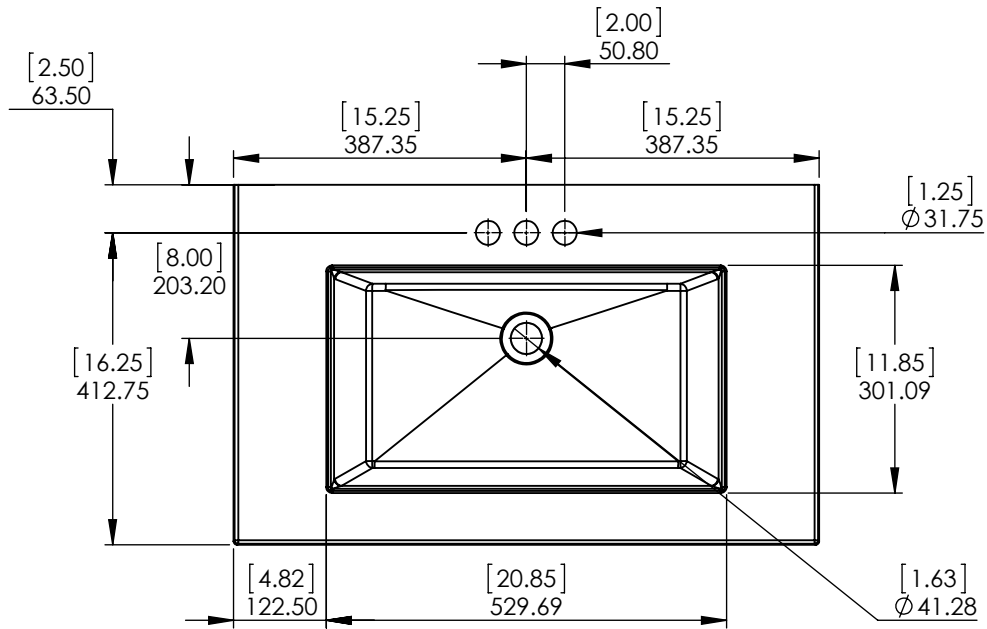

ID	Description	Technology	Status
595471	Vtop Oslo 30.5x18.75 White 4in	Solid White	Approved for production

Rev #	Approved by	Change
0	R. Rubio	Released

NOTE: MAX. WARPAGE
TOLERANCE 1/8"

PROPRIETARY AND CONFIDENTIAL
THE INFORMATION CONTAINED IN THIS DRAWING IS THE
SOLE PROPERTY OF WOODCRAFTERS. ANY
REPRODUCTION IN PART OR AS A WHOLE WITHOUT THE
WRITTEN PERMISSION OF WOODCRAFTERS IS PROHIBITED.

Wood Crafters

SIZE DWG. NO. **A** Vtop Oslo 30.5x18.75 4in

SHEET 1 OF 1
REV: **0**

ITEM ID	DESCRIPTION
ST30P3-EE	Stancliff 30" Vanity Elm Ember, Cultured Marble VTop White, Mirror
ST30P2-EE	Stancliff 30.5x18.75x34.38in Vanity w/Vanity Top - Elm Ember
ST30P2-EK	Stancliff 30.5x18.75x34.38in Vanity w/Vanity Top - Elm Sky

UNLESS OTHERWISE SPECIFIED
 DIMENSIONS ARE IN mm and [inches]
 AND TOLERANCES ARE +/- 1.0 [0.04]

DRAWN BY:	IASV	1/9/17
CHECKED BY:	IASV	1/9/17
APPROVED BY:	IASV	1/9/17
DO NOT SCALE DRAWING	SCALE: 1:10	SIZE: A