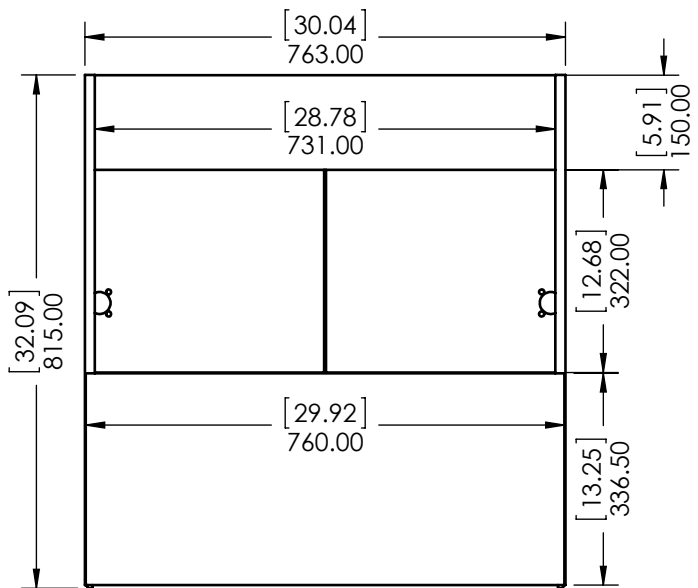

ITEM ID	DESCRIPTION
ST30P3-EE	Stancliff 30" Vanity Elm Ember, Cultured Marble VTop White, Mirror
ST30P2-EE	Stancliff 30.5x18.75x34.38in Vanity w/Vanity Top - Elm Ember
ST30P2-EK	Stancliff 30.5x18.75x34.38in Vanity w/Vanity Top - Elm Sky

REV	ECO#	DESCRIPTION	REV'D BY DATE	CHK'D BY DATE	APR'V'D BY DATE
0		New Release	IASV 1/9/17	IASV 1/9/17	IASV 1/9/17
		New models added: ST30P2-EE & ST30P2-EK	IASV 5/25/17	IASV 5/25/17	IASV 5/25/17

PROPRIETARY AND CONFIDENTIAL
THE INFORMATION CONTAINED IN THIS DRAWING IS THE SOLE PROPERTY OF WOODCRAFTERS HOME PRODUCTS L.L.C. ANY REPRODUCTION IN PART OR AS A WHOLE WITHOUT THE WRITTEN PERMISSION OF WOODCRAFTERS HOME PRODUCTS L.L.C. IS PROHIBITED.

UNLESS OTHERWISE SPECIFIED
DIMENSIONS ARE IN mm and [inches] AND TOLERANCES ARE +/- 1.0 [0.04]

DRAWN BY:	IASV	1/9/17
CHECKED BY:	IASV	1/9/17
APPROVED BY:	IASV	1/9/17
DO NOT SCALE DRAWING	SCALE: 1:10	SIZE: A

TITLE:	STANCLIFF 30 ASSEMBLY	
PART NO:	PAGE	REV:
	1 OF 1	1