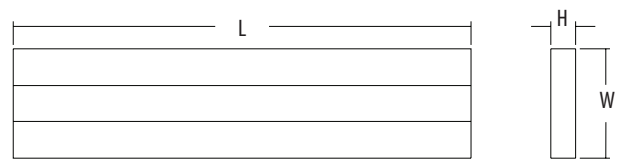

### Dimensions

Length: 2' GRW - 23-1/8 (58.7)

4' GRW - 46-1/8 (117.2)

Width: 5-1/2 (14.0)

Height: 1-1/4 (3.2)

All dimensions are inches (centimeters)