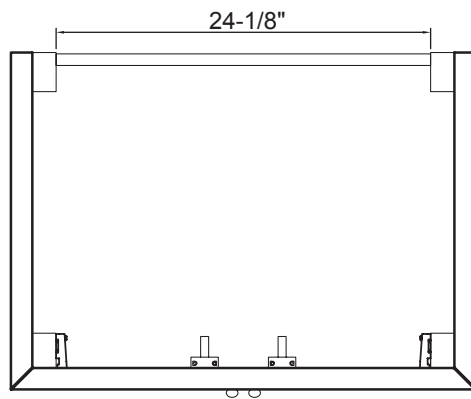

30" Vanity
GAEA3022

FOREMOST

GAZETTE COLLECTION

36" Vanity
GAEA3622

FOREMOST

GAZETTE COLLECTION

48" Vanity
GAEA4822D

FOREMOST