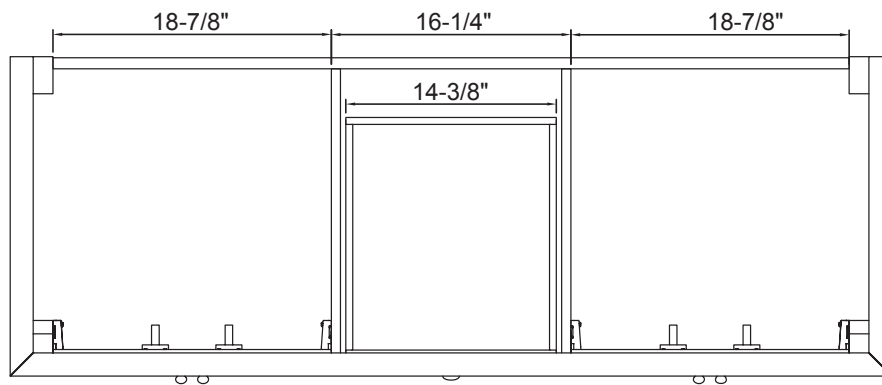

FOREMOST

GAZETTE COLLECTION