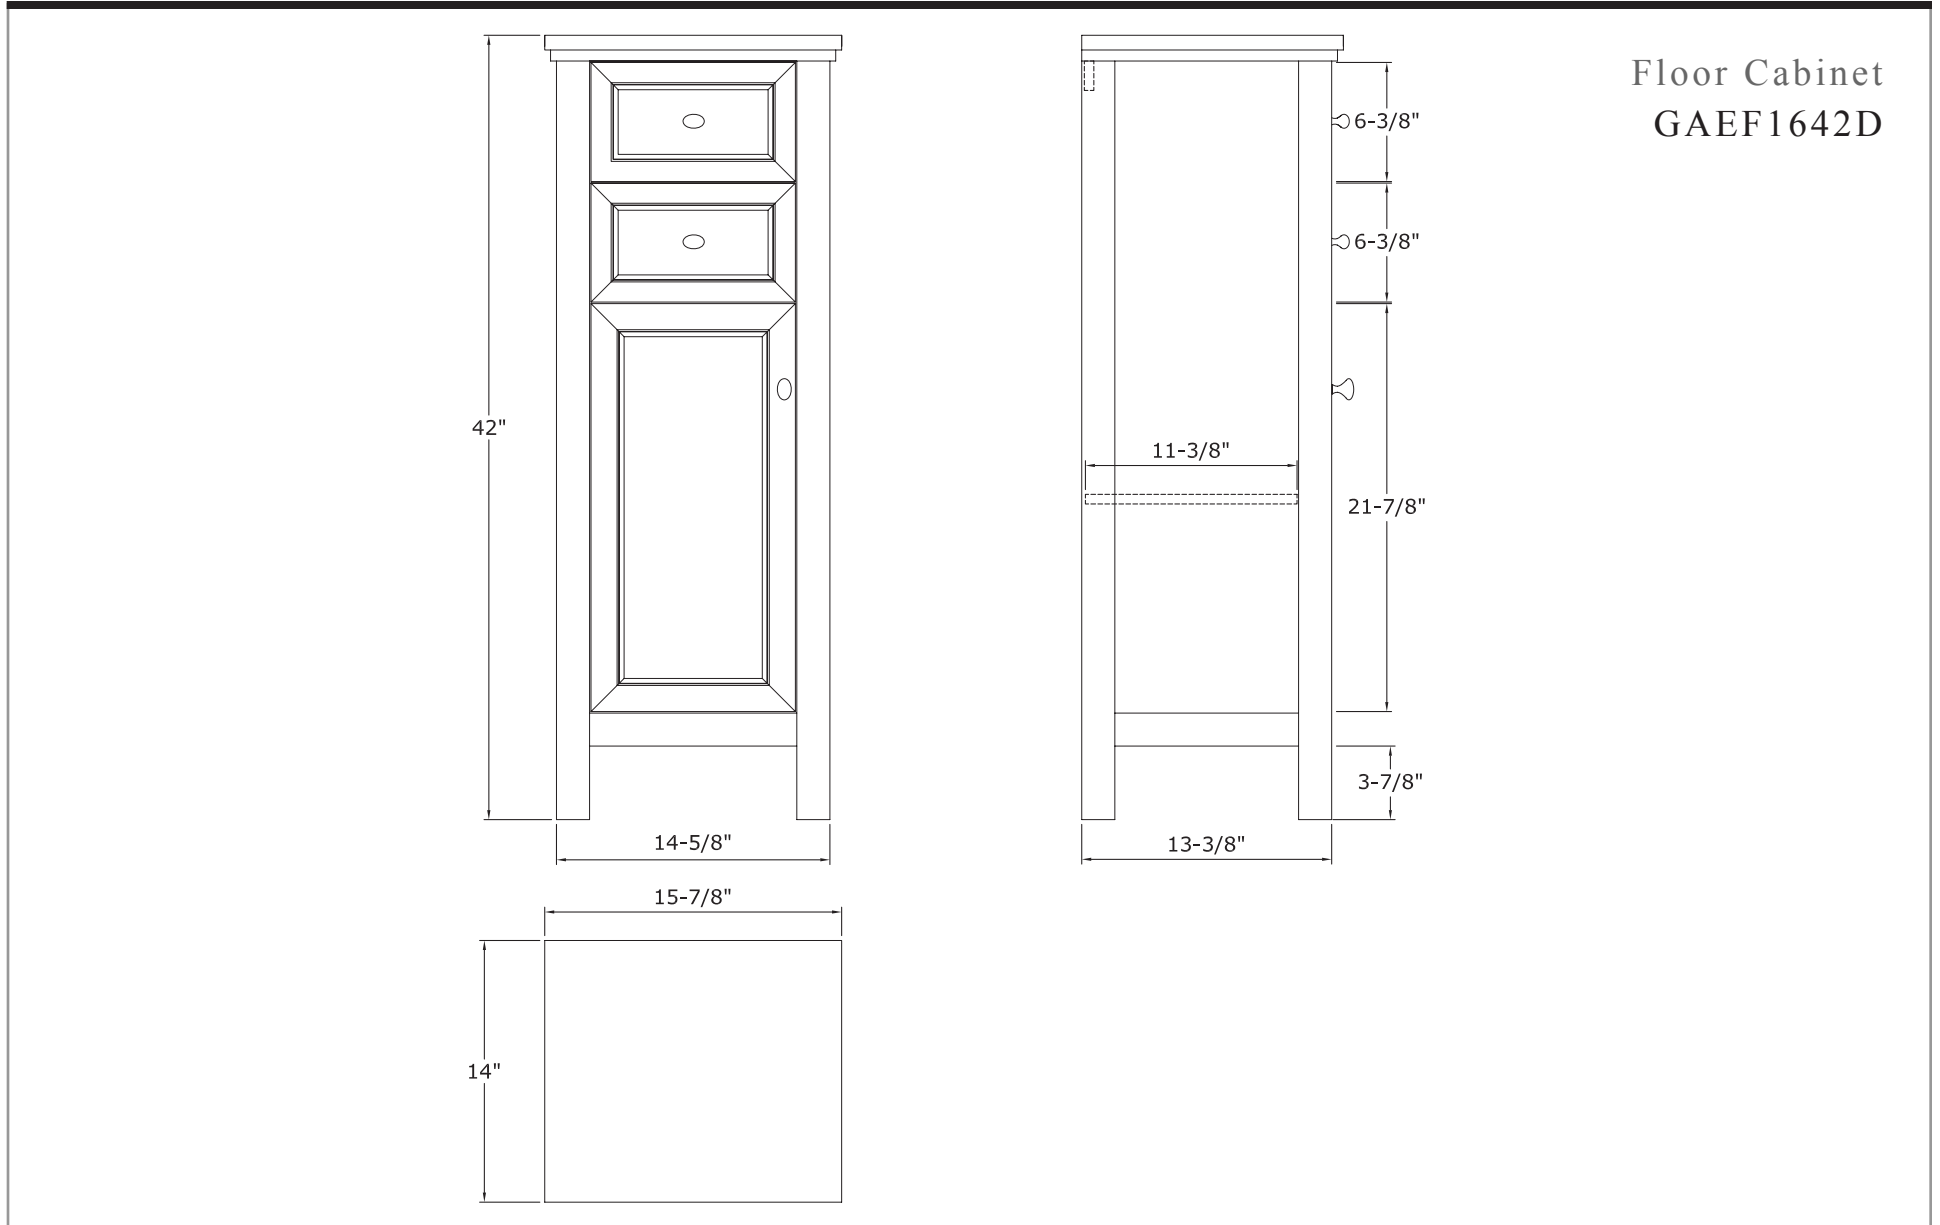

FOREMOST

GAZETTE COLLECTION