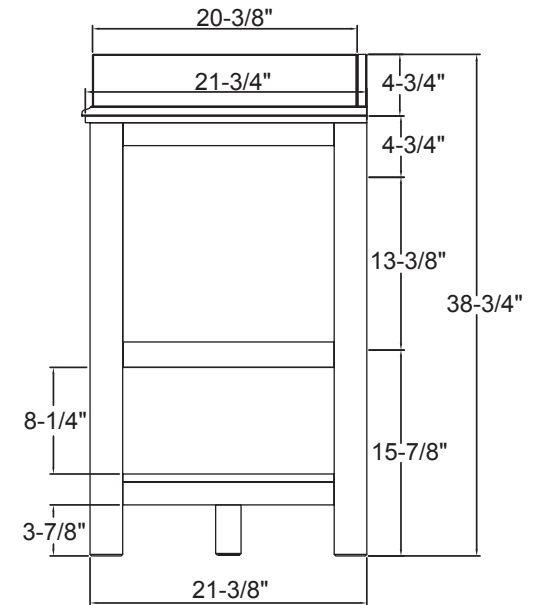

FOREMOST

GAZETTE COLLECTION