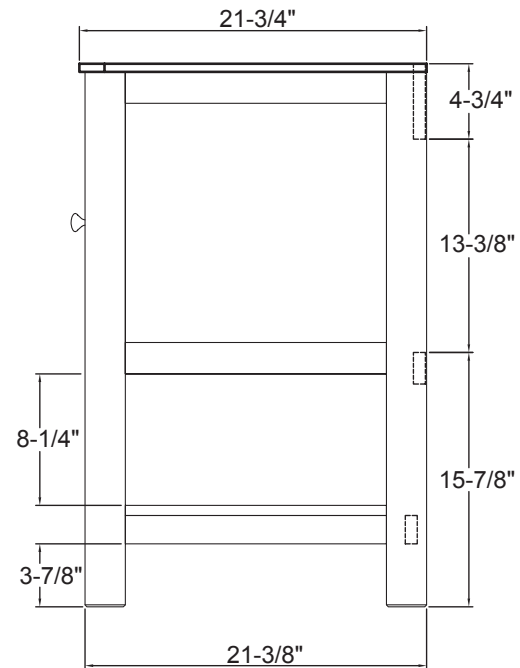

FOREMOST

GAZETTE COLLECTION

24" Vanity
GAEA2418

FOREMOST

GAZETTE COLLECTION

24" Vanity
GAEA2422

FOREMOST

GAZETTE COLLECTION

30" Vanity
GAEA3022

FOREMOST

GAZETTE COLLECTION

36" Vanity
GAEA3622

FOREMOST

GAZETTE COLLECTION

48" Vanity
GAEA4822D

FOREMOST