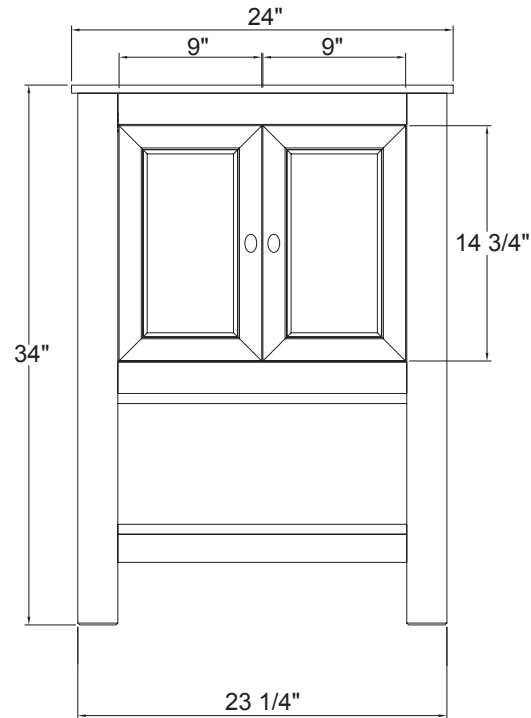

FOREMOST

GAZETTE COLLECTION

24" Vanity
GAEA2418

FOREMOST

GAZETTE COLLECTION

24" Vanity
GAEA2422

FOREMOST

GAZETTE COLLECTION

30" Vanity
GAEA3022

FOREMOST

GAZETTE COLLECTION

36" Vanity
GAEA3622

FOREMOST

GAZETTE COLLECTION

48" Vanity
GAEA4822D

FOREMOST