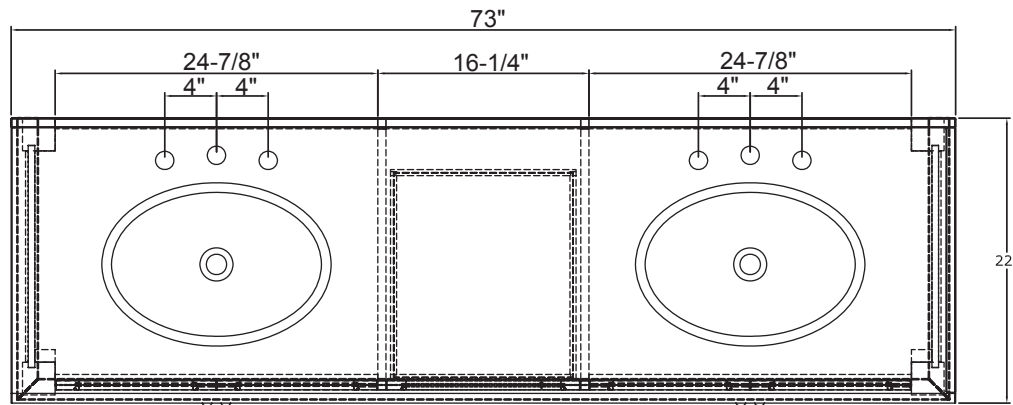

GAZETTE COLLECTION

FOREMOST

GAZETTE COLLECTION

60" Vanity
GAEA6022D1

FOREMOST

GAZETTE COLLECTION

72" Vanity
GAEAT7222D

FOREMOST