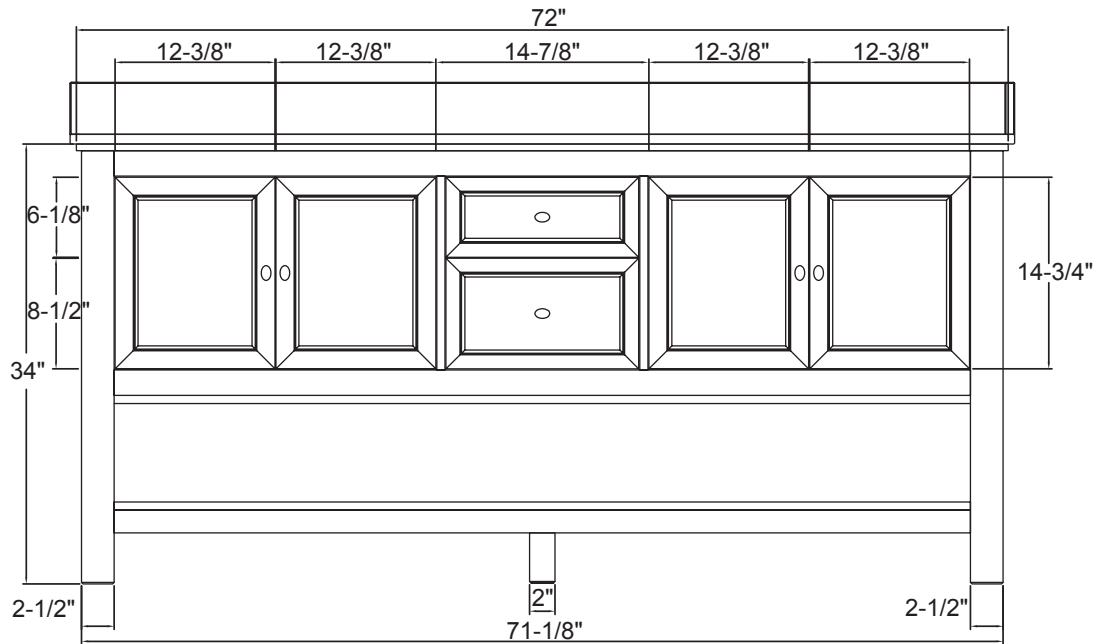

FOREMOST

GAZETTE COLLECTION