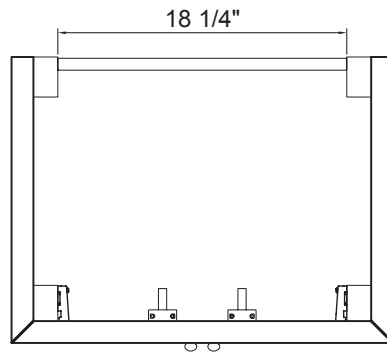

FOREMOST

GAZETTE COLLECTION

24" Vanity
GAEA2418