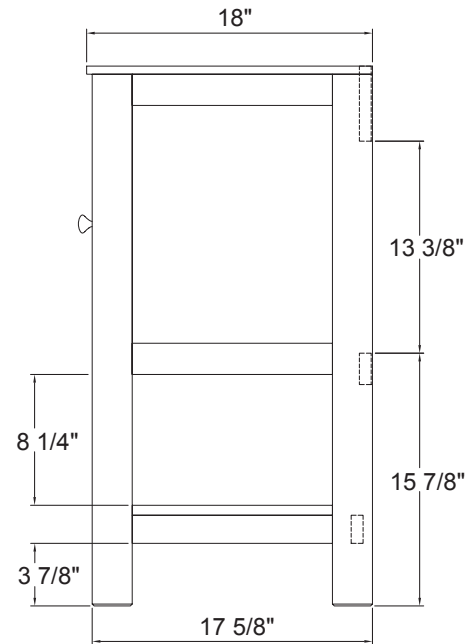

FOREMOST

GAZETTE COLLECTION

24" Vanity
GAEA2418

FOREMOST

GAZETTE COLLECTION

24" Vanity
GAEA2422

FOREMOST

GAZETTE COLLECTION

30" Vanity
GAEA3022

FOREMOST

GAZETTE COLLECTION

36" Vanity
GAEA3622

FOREMOST

GAZETTE COLLECTION

48" Vanity
GAEA4822D

FOREMOST