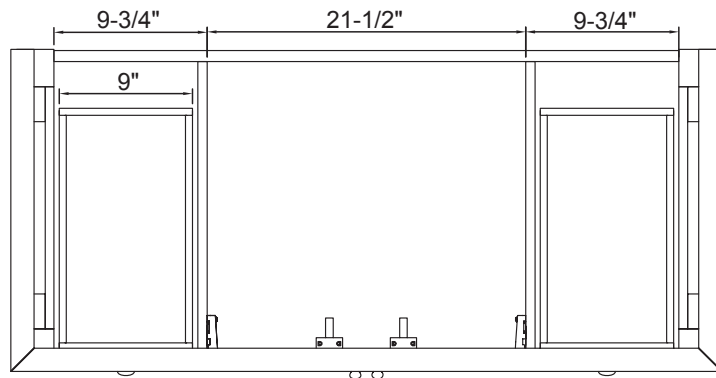

30" Vanity
GAEA3022

FOREMOST

GAZETTE COLLECTION

36" Vanity
GAEA3622

FOREMOST

GAZETTE COLLECTION

48" Vanity
GAEA4822D

FOREMOST