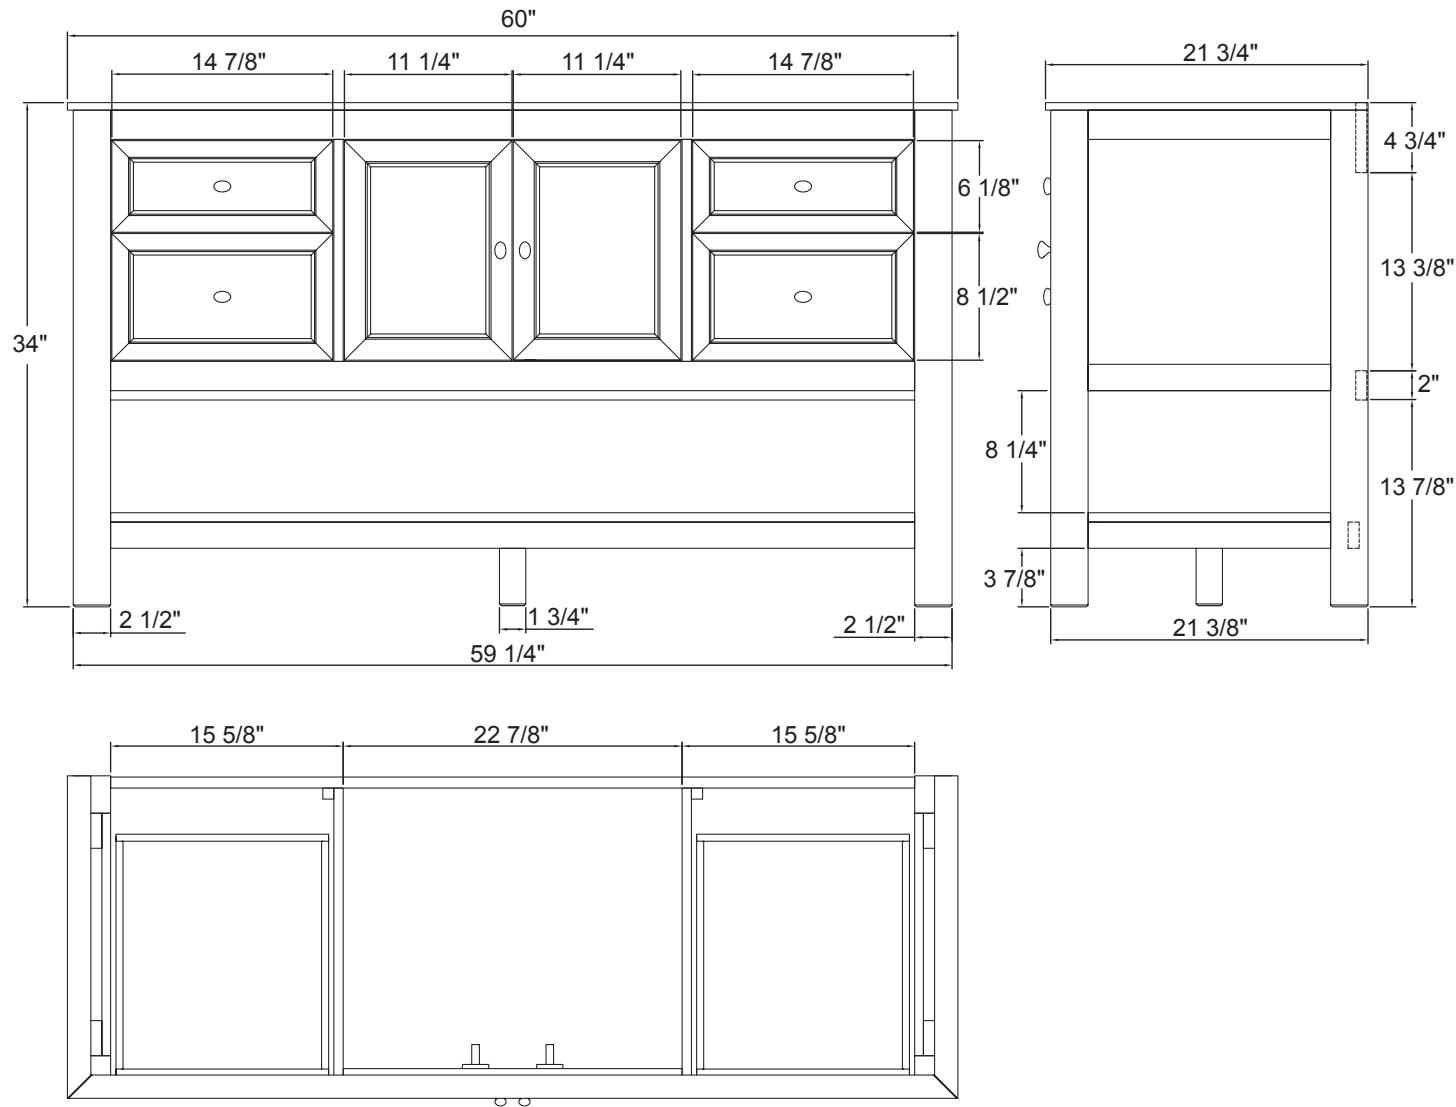

72" Vanity
GAEAT7222D

FOREMOST

GAZETTE COLLECTION

60" Vanity
GAEA6022D1