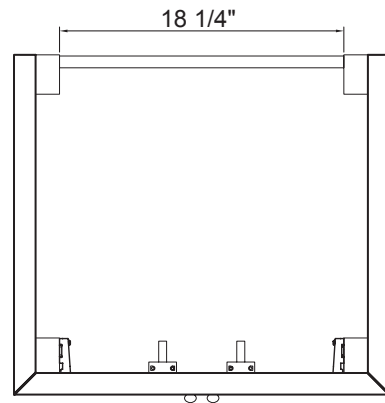

FOREMOST

GAZETTE COLLECTION

24" Vanity
GAEA2422