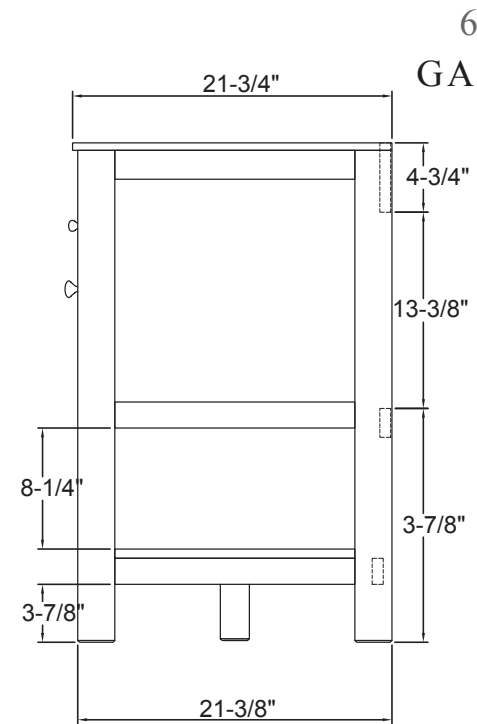

FOREMOST

GAZETTE COLLECTION