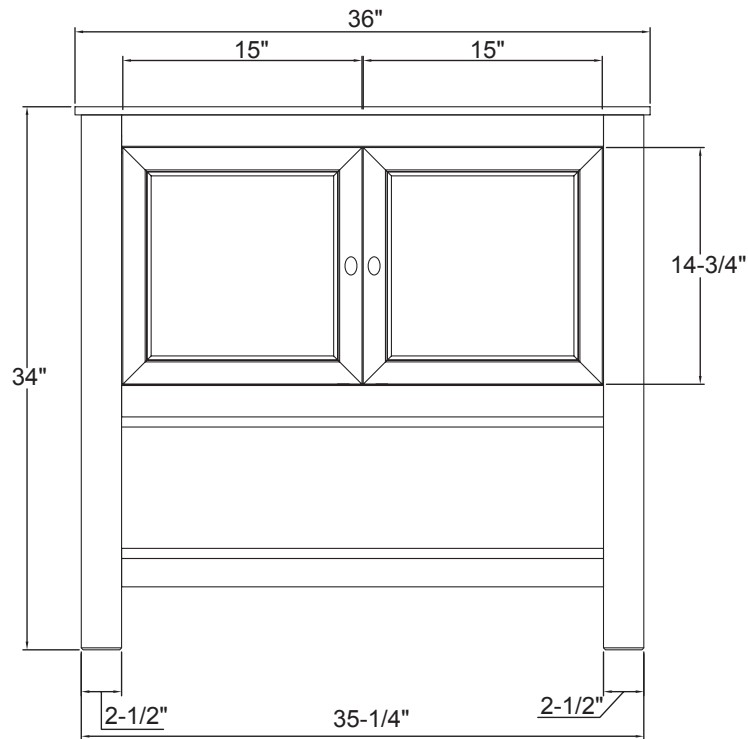

FOREMOST

GAZETTE COLLECTION

24" Vanity
GAEA2418

FOREMOST

GAZETTE COLLECTION

24" Vanity
GAEA2422

FOREMOST

GAZETTE COLLECTION

30" Vanity
GAEA3022

FOREMOST

GAZETTE COLLECTION

36" Vanity
GAEA3622

FOREMOST

GAZETTE COLLECTION

48" Vanity
GAEA4822D

FOREMOST