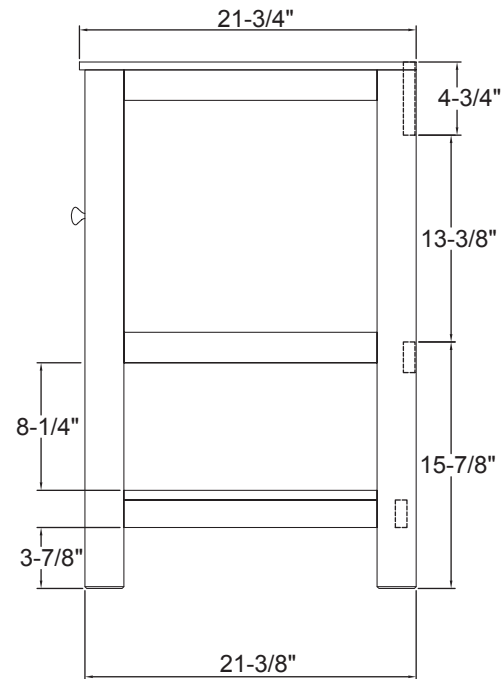

FOREMOST

GAZETTE COLLECTION

24" Vanity
GAEA2418

FOREMOST

GAZETTE COLLECTION

24" Vanity
GAEA2422

FOREMOST

GAZETTE COLLECTION

30" Vanity
GAEA3022

FOREMOST

GAZETTE COLLECTION

36" Vanity
GAEA3622

FOREMOST

GAZETTE COLLECTION

48" Vanity
GAEA4822D

FOREMOST