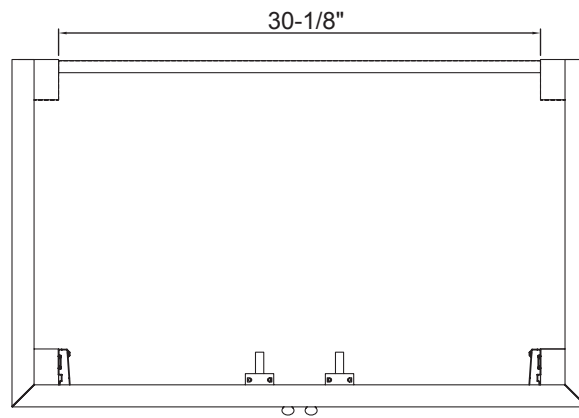

30" Vanity
GAEA3022

FOREMOST

GAZETTE COLLECTION

36" Vanity
GAEA3622

FOREMOST

GAZETTE COLLECTION

48" Vanity
GAEA4822D

FOREMOST