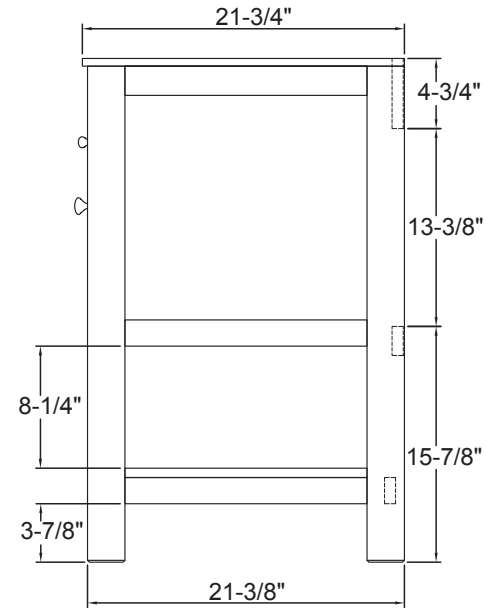

30" Vanity
GAEA3022

FOREMOST

GAZETTE COLLECTION

36" Vanity
GAEA3622

FOREMOST

GAZETTE COLLECTION

48" Vanity
GAEA4822D

FOREMOST