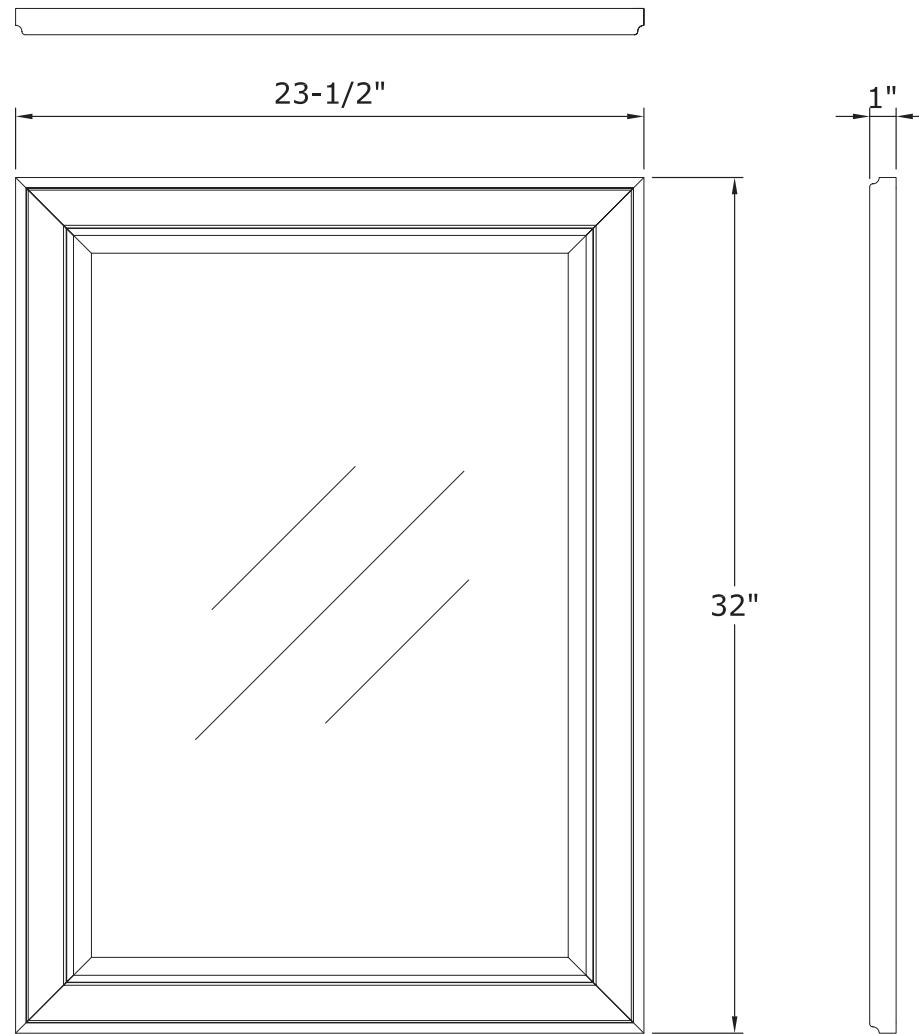

FOREMOST

GAZETTE COLLECTION

Mirror
GAEM2432