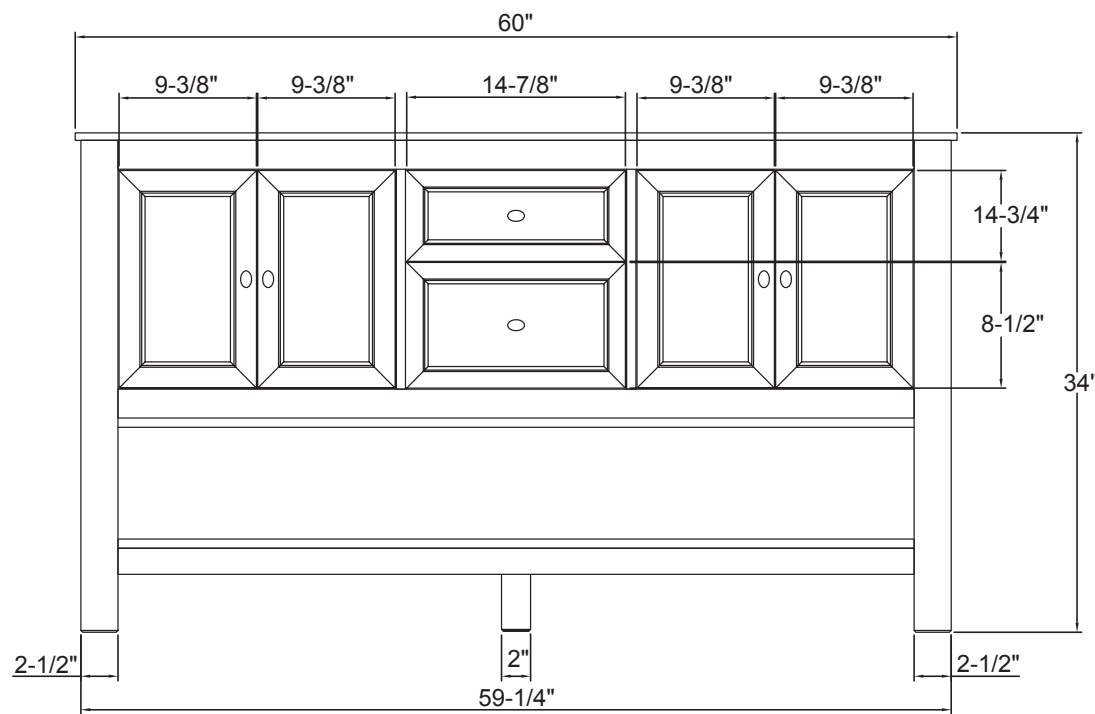

FOREMOST

GAZETTE COLLECTION