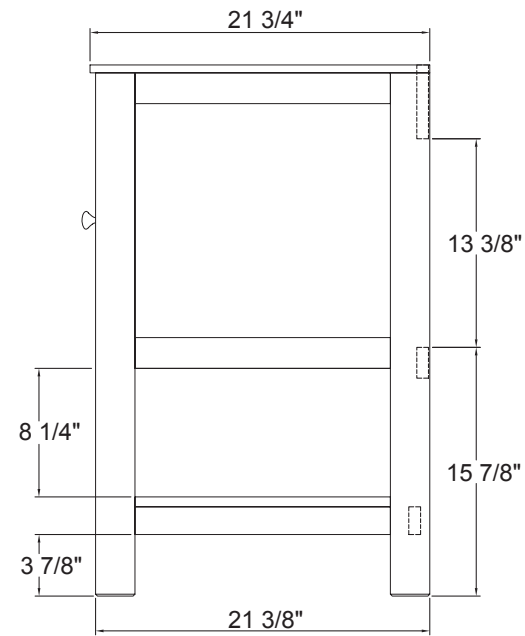

FOREMOST

GAZETTE COLLECTION

24" Vanity
GAEA2418

FOREMOST

GAZETTE COLLECTION

24" Vanity
GAEA2422

FOREMOST

GAZETTE COLLECTION

30" Vanity
GAEA3022

FOREMOST

GAZETTE COLLECTION

36" Vanity
GAEA3622

FOREMOST

GAZETTE COLLECTION

48" Vanity
GAEA4822D

FOREMOST