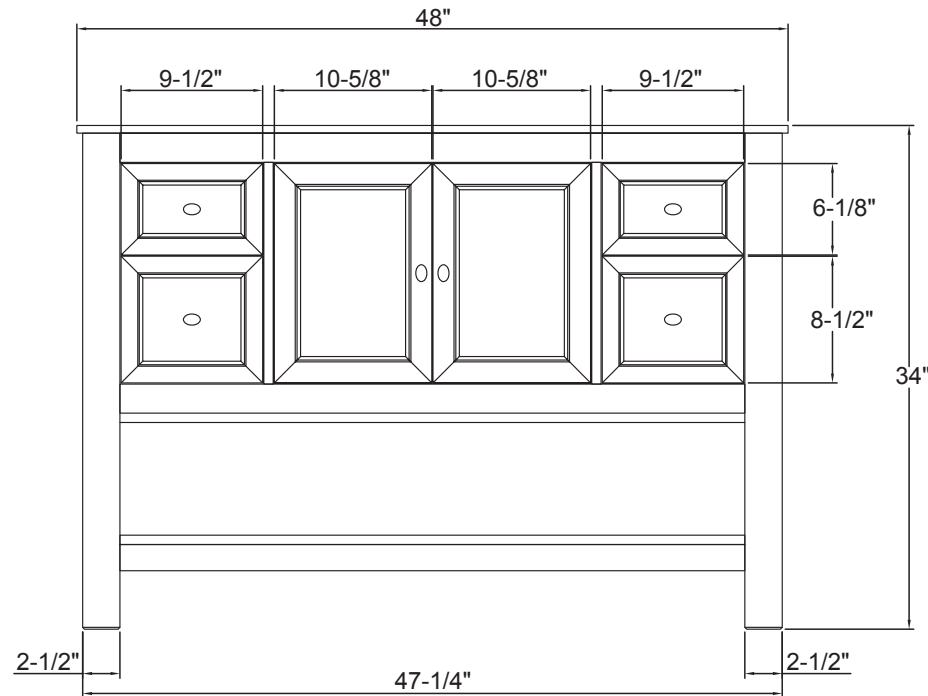

30" Vanity
GAEA3022

FOREMOST

GAZETTE COLLECTION

36" Vanity
GAEA3622

FOREMOST

GAZETTE COLLECTION

48" Vanity
GAEA4822D

FOREMOST