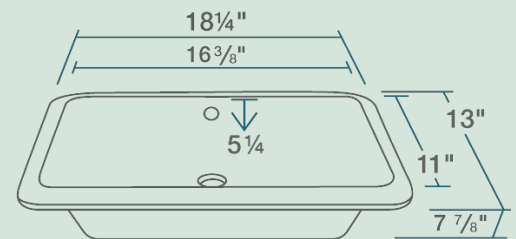

18 1/4" x 13" x 7 7/8"
Undermount Installation
21" Minimum Cabinet Size
True Vitreous China
Cardboard Cutout Template Included
Installation Hardware Included
Lifetime Warranty

Accessories

No Available Accessories