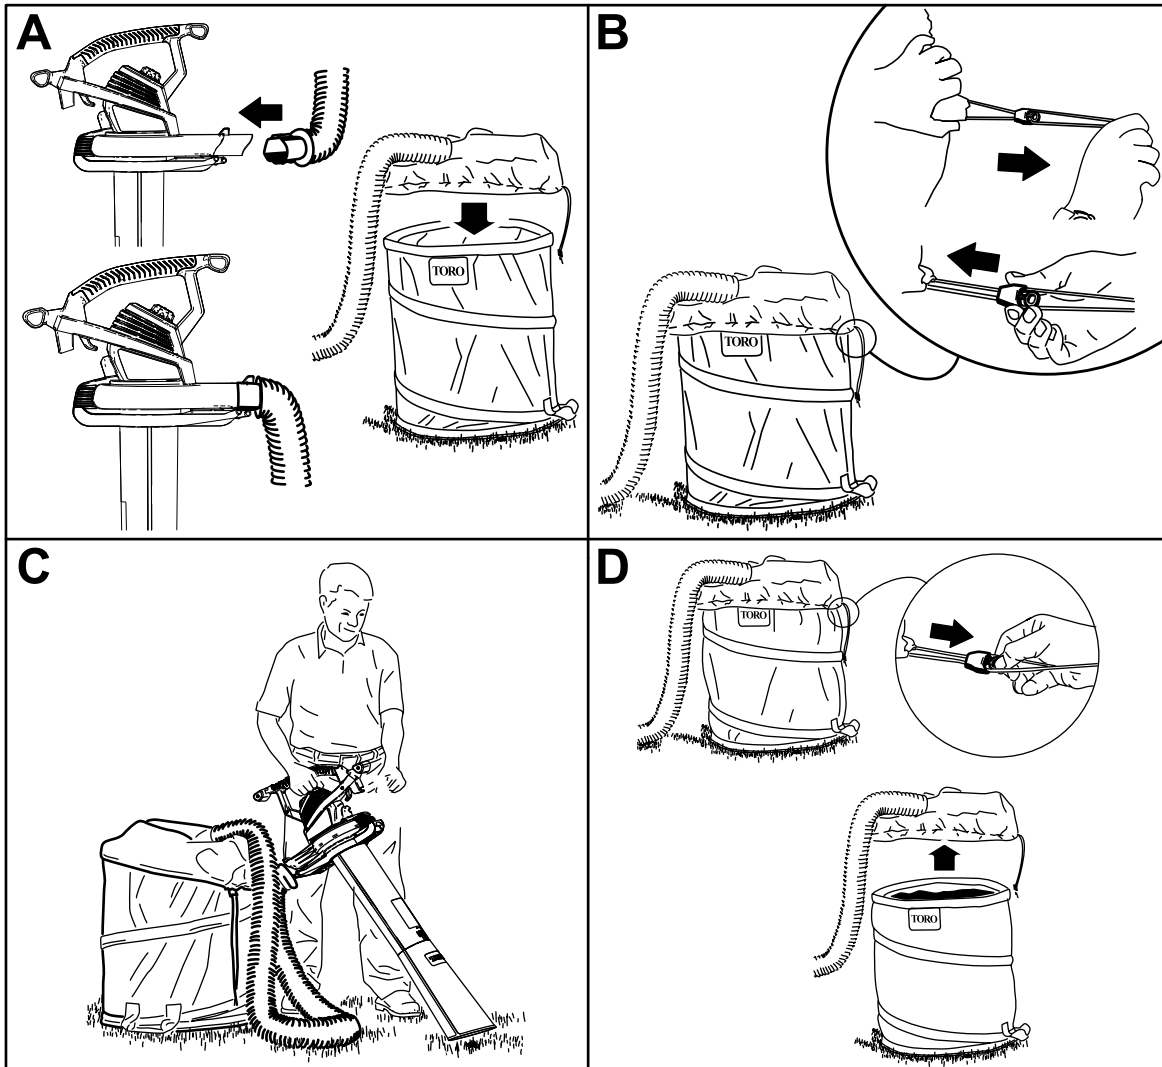

TORO

Leaf Collector

Model No. 51502

Installation Instructions

⚠ WARNING

CALIFORNIA Proposition 65 Warning

This product contains a chemical or chemicals known to the State of California to cause cancer, birth defects, or reproductive harm.

⚠ CAUTION

During operation, a static charge may build up in the hose.

- Allow the hose to touch the ground before touching it to dissipate the charge.
- Do not use the leaf collector near gasoline or other explosive liquid or vapors.