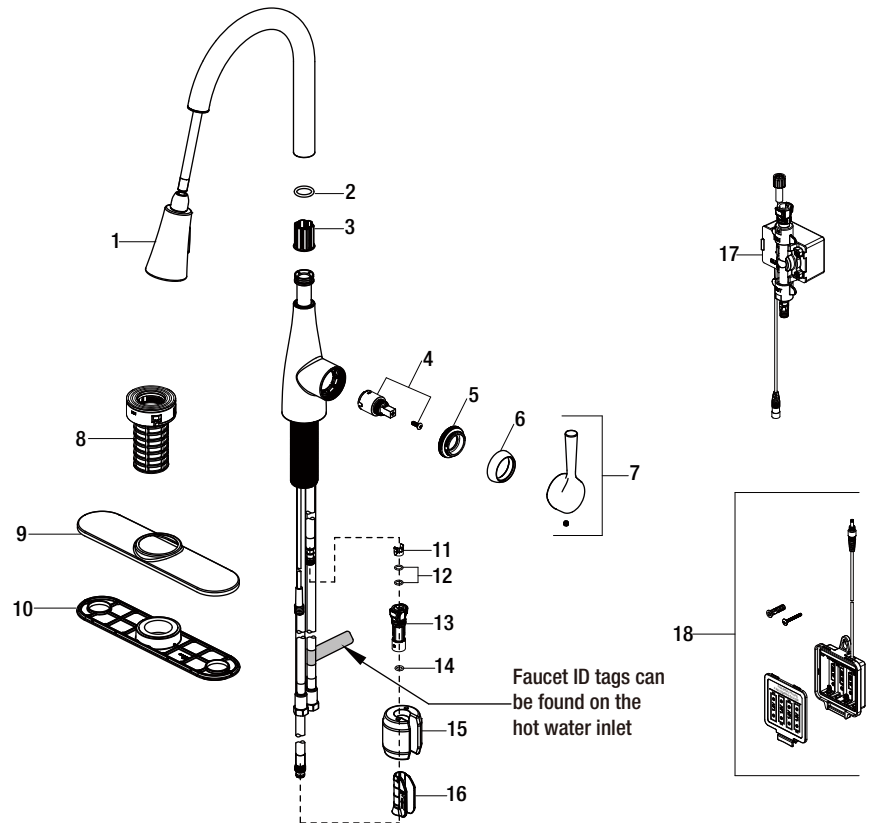

## Replacement Parts List

Sadira Touchless Single Handle Pull-down Sprayer Kitchen Faucet

MODEL	SKU #	FINISH
HD67798W-130802	1005889478	Stainless Steel

Many replacement parts can be purchased online or at your local store. Please use the table below to identify the part SKU number needed, go to [HOMEDEPOT.COM](http://HOMEDEPOT.COM), and check for online and store availability. If you can't find the part you are looking for, please call 1-855-HD-GLACIER.

Part	Description	Part #	Internet SKU #	Store SKU #
1	Spray head and Hose	RP3851708D2		
2	O-ring	RP60071		
3	Wearable ring	RP70380		
4	Cartridge & Screw	RP20102		
5	Bonnet nut	RP70688		
6	Cap	RP8002808D2		
7	Handle assembly	RP1373608D2		
8	FastMount™	RP56096		
9	Escutcheon	RP8074508D2		

Part	Description	Part #	Internet SKU #	Store SKU #
10	Gasket	RP80746		
11	Block	RP70421		
12	O-ring	RP60002		
13	Quick connect assembly	RP70709		
14	O-ring	RP60089		
15	Weight	RP70689	<a href="#">311598800</a>	
16	Weight clip	RP70590		
17	Sensor control box	RP70708		
18	Battery pack	RP70707		