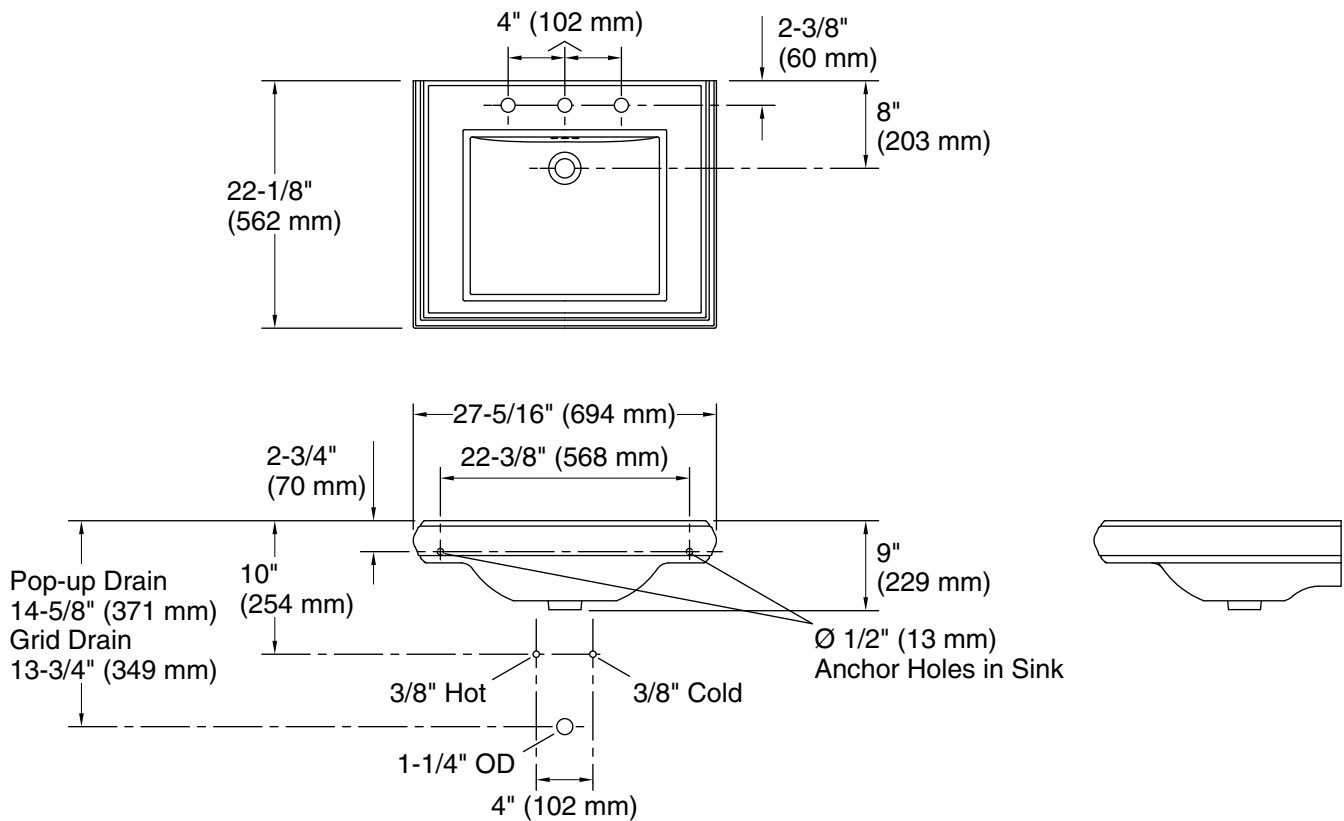

Features

- 8" (203 mm) centerset faucet holes.
- Refined rectangular basin.
- Overflow drain.
- Combines with the K-2267 pedestal to create the K-2258-8 Memoirs pedestal sink.
- Combines with the K-30010 Memoirs console table legs to create a complete console table solution.
- Coordinates with other products in the Memoirs collection.

Technical Information

All product dimensions are nominal.

Bowl configuration:	Single
Installation:	Pedestal, Console table
Bowl area:	Length: 18" (457 mm) Width: 15" (381 mm) With overflow: Yes Water depth: 5-1/4" (133 mm)
With overflow:	Yes
Number of deck holes:	3
Faucet hole spacing:	8" (203 mm)
Faucet hole(s):	1-3/8" (35 mm)
Drain hole:	1-3/4" (44 mm)