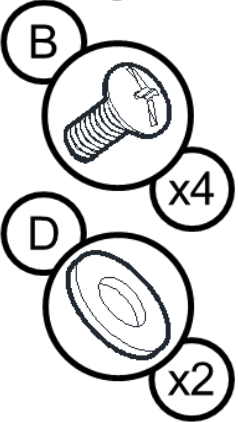

Truss Head Screw  
 5/32 - 32 x 3/8"  
 Vis cruciforme  
 5/32 - 32 x 3/8"  
 Tornillo de cabeza ovalada  
 5/32 - 32 x 3/8"

Flat Washer 1/4"  
 Rondelle plate 1/4"  
 Arandela plana 1/4"

Flat Washer 5/32"  
 Rondelle plate 5/32"  
 Arandela plana 5/32"

15

16

17

18

21

22

23

24