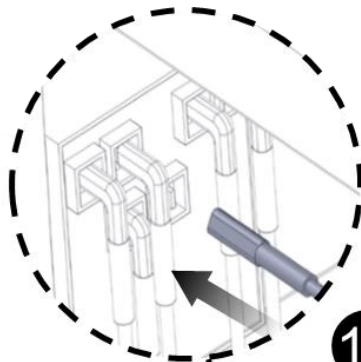

Truss Head Screw  
 5/32 - 32 x 3/8"  
 Vis cruciforme  
 5/32 - 32 x 3/8"  
 Tornillo de cabeza ovalada  
 5/32 - 32 x 3/8"

Flat Washer 1/4"  
 Rondelle plate 1/4"  
 Arandela plana 1/4"

Flat Washer 5/32"  
 Rondelle plate 5/32"  
 Arandela plana 5/32"

15

16

17

18

21

22

23

24