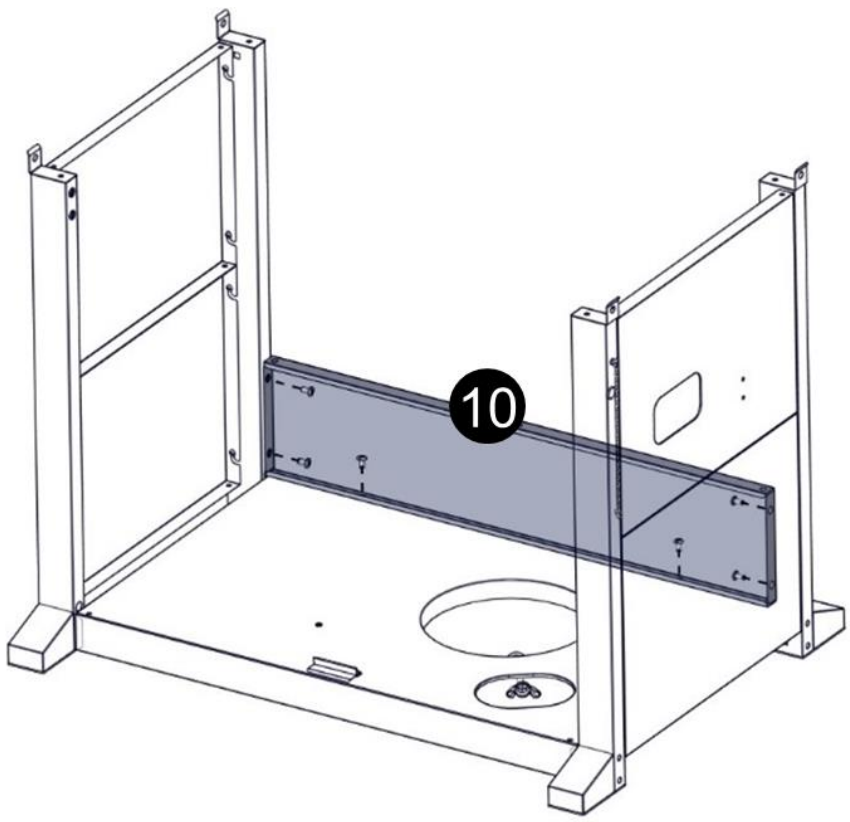

5

A

x6

10

6

A

x4