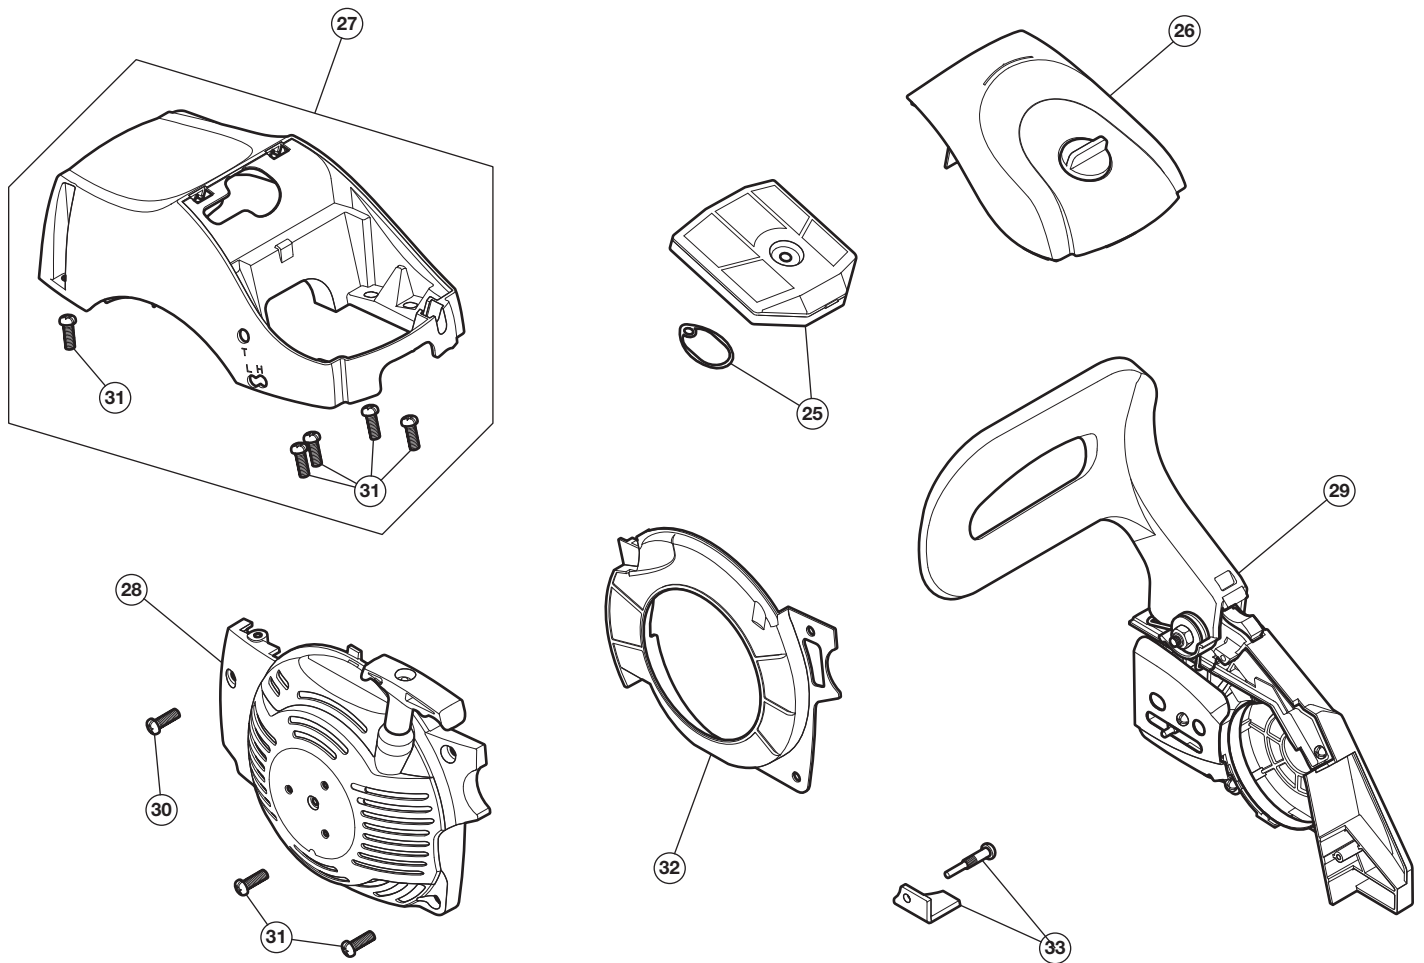

REPLACEMENT PARTS - MODELS TB4214, TB4216, AND TB4218

2-CYCLE CHAIN SAWS

PPNS 41AY4214766, 41AY4216766, AND 41AY4218766

Item	Part No.	Description
25	753-10302	Air Filter Assembly
26	753-10303	Air Filter Cover Assembly
27	753-10294	Cylinder Cover Assembly (includes 31)
28	753-11107	Starter Housing Assembly
29	753-11112	Chainsaw Brake Assembly

Item	Part No.	Description
30	753-10285	Screw
31	753-10286	Screw
32	753-10290	Baffle
33	753-10337	Chain Catcher Assembly