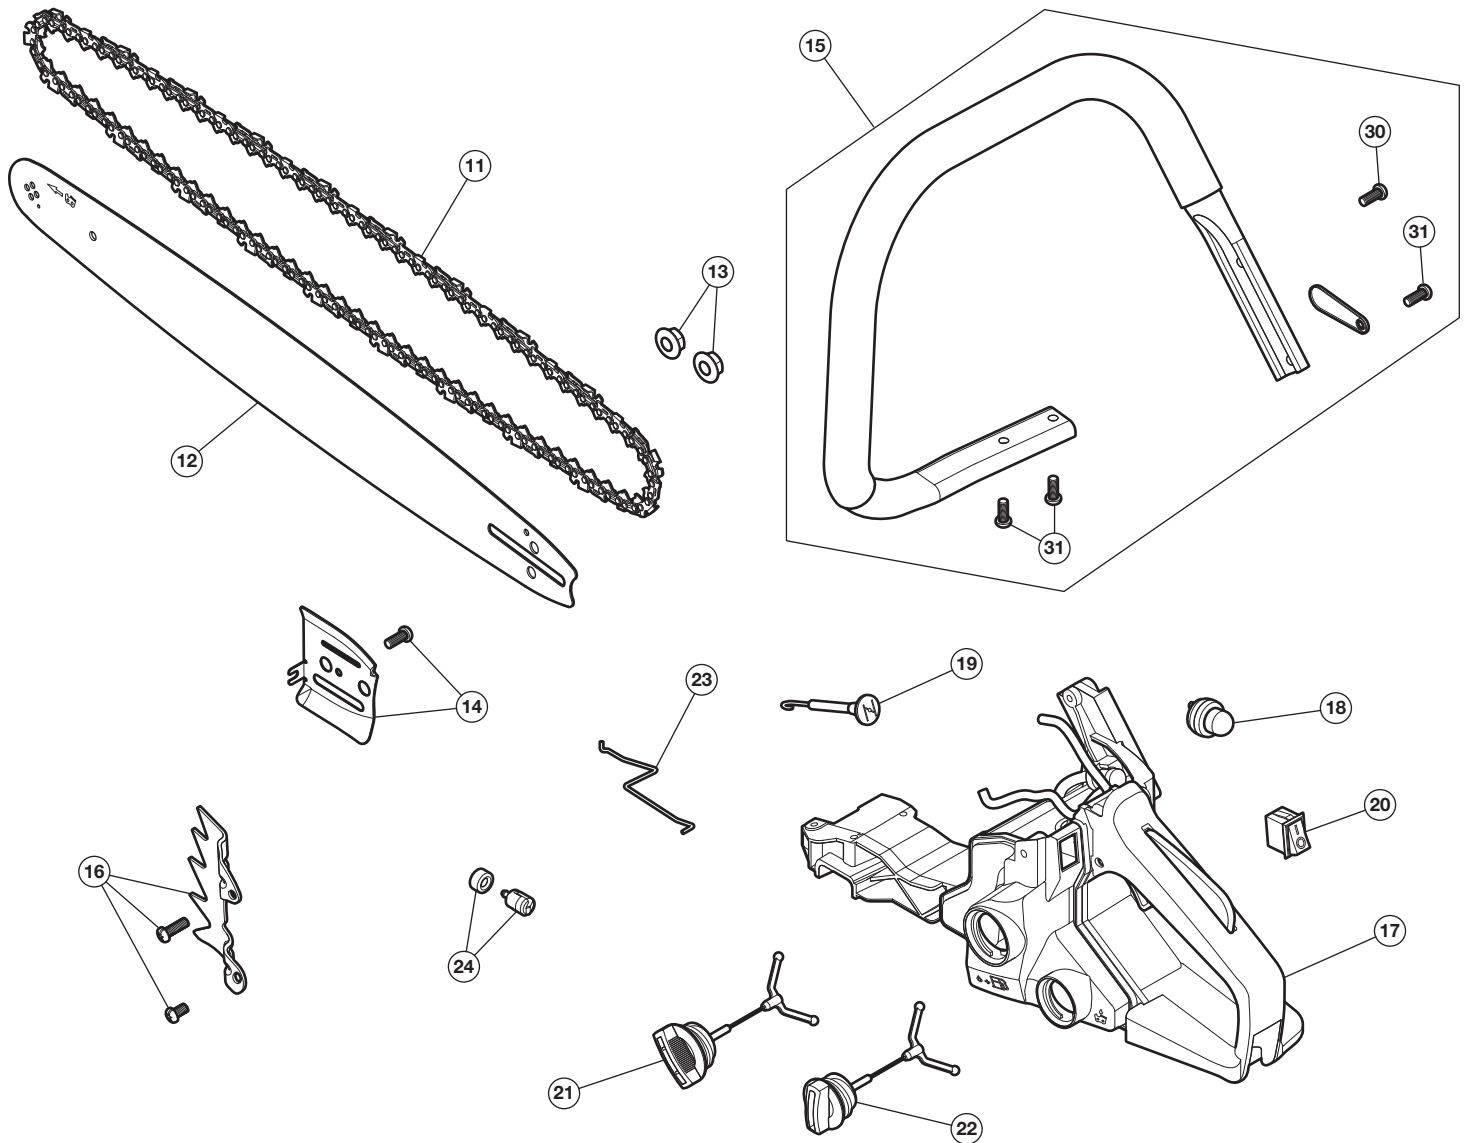

## 2-CYCLE CHAIN SAWS

PPNS 41AY4214766, 41AY4216766, AND 41AY4218766

Item	Part No.	Description
1	753-10289	Muffler Assembly
2	753-10333	42cc Short Block Assembly (includes 6)
3	794-00204	Spark Plug
4	753-10295	Carburetor Assembly
5	753-10296	Carburetor Hardware

Item	Part No.	Description
6	753-10297	Oil Pump Assembly
7	753-10300	Clutch Drum Assembly
8	753-10301	Clutch Assembly
9	753-10291	Ignition Module Assembly
10	753-10293	Flywheel Assembly

## 2-CYCLE CHAIN SAWS

PPNS 41AY4214766, 41AY4216766, AND 41AY4218766

Item	Part No.	Description
11	713-05277	14" Saw Chain (TB4214)
	713-05276	16" Saw Chain (TB4216)
	713-05042	18" Saw Chain (TB4218)
12	795-01022	14" Guide Bar (TB4214)
	795-01023	16" Guide Bar (TB4216)
	795-01024	18" Guide Bar (TB4218)
13	753-08105	Guide Bar Nuts
14	753-10336	Bar Plate Assembly
15	753-10284	Chainsaw Handle Assembly (incl. 30 & 31)

Item	Part No.	Description
30	753-10285	Screw
31	753-10286	Screw
32	753-10290	Baffle
33	753-10337	Chain Catcher Assembly