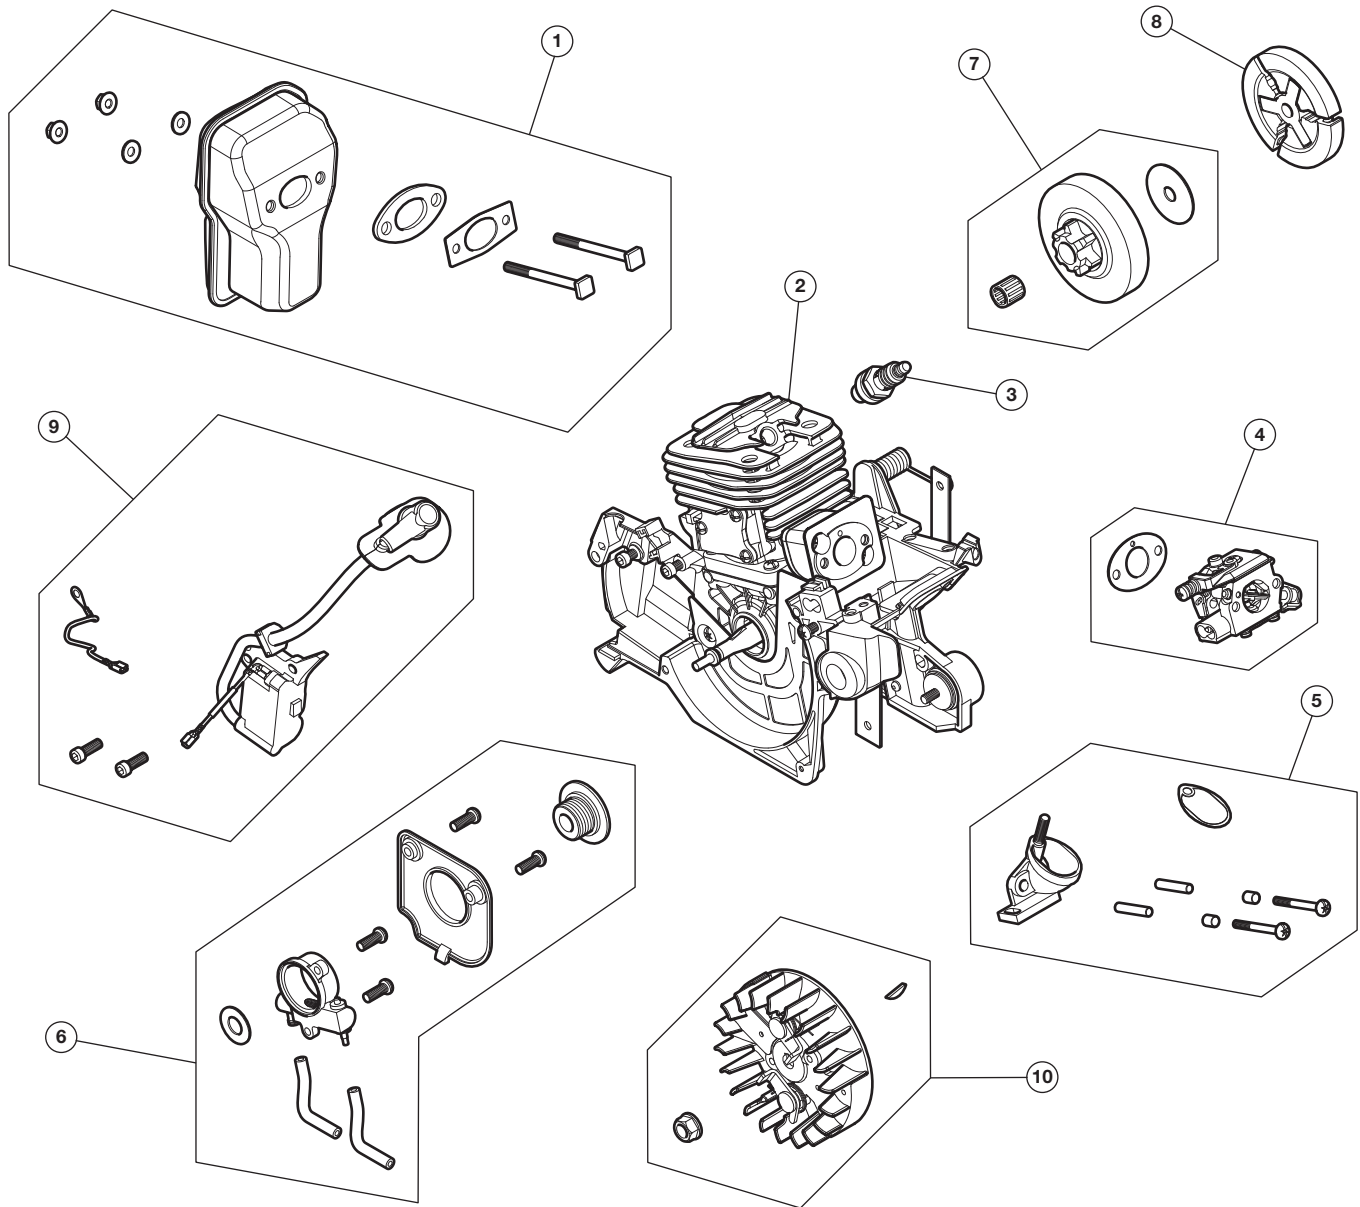

# REPLACEMENT PARTS - MODELS TB4214, TB4216, AND TB4218

## 2-CYCLE CHAIN SAWS

PPNS 41AY4214766, 41AY4216766, AND 41AY4218766

Item	Part No.	Description
1	753-10289	Muffler Assembly
2	753-10333	42cc Short Block Assembly (includes 6)
3	794-00204	Spark Plug
4	753-10295	Carburetor Assembly
5	753-10296	Carburetor Hardware

Item	Part No.	Description
6	753-10297	Oil Pump Assembly
7	753-10300	Clutch Drum Assembly
8	753-10301	Clutch Assembly
9	753-10291	Ignition Module Assembly
10	753-10293	Flywheel Assembly

Item	Part No.	Description
30	753-10285	Screw
31	753-10286	Screw
32	753-10290	Baffle
33	753-10337	Chain Catcher Assembly