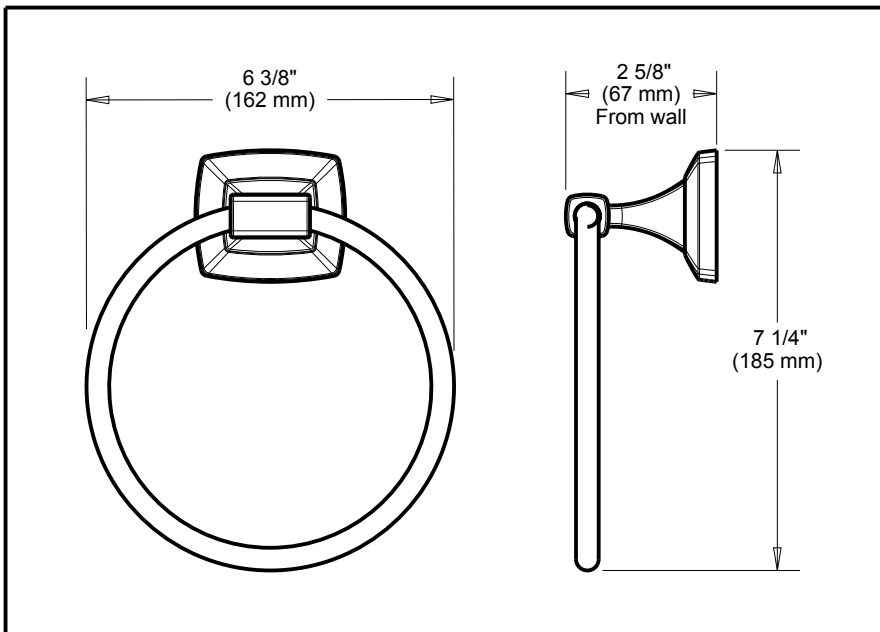

DELTA[®]

ACCESSORIES

- Portwood™ Bath Collection
- Towel Ring

Submitted Model No.: _____

Specific Features: _____

STANDARD SPECIFICATIONS:

- Mounting hardware and mounting template included with product.

Delta reserves the right (1) to make changes in specifications and materials, and (2) to change or discontinue models, both without notice or obligation. Dimensions are for reference only. See current full-line price book or www.deltafaucet.com for finish options and product availability.