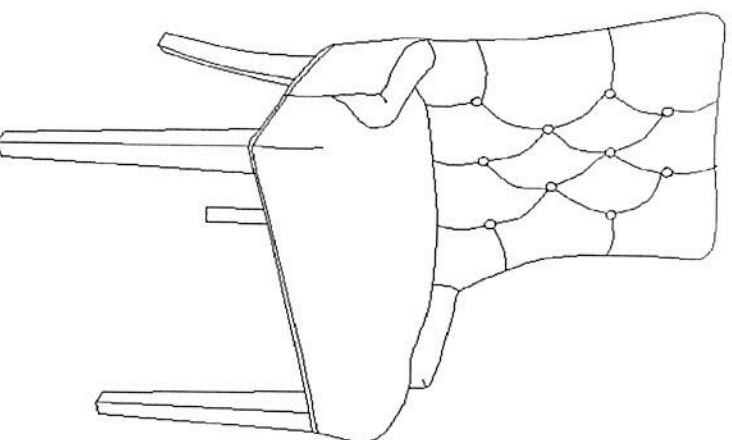

Part List and Hardware List

ITEM	DESCRIPTION	PICTURE	QUANTITY
A	SEAT		1X
B	Front leg-1		1X
C	Front leg-2		1X
D	Back leg-1		1X
E	Back leg-2		1X
H1	Allen bolt L		8X
H2	Spring washer		8X
H3	Flat washer		8X
H4	Allen key		1X

SAFAVIEH FURNITURE

Model# MCR4701

Product Dimensions: 22.24" W x 24.80"D x 36.22" H

REPARATION

Before beginning assembly of product, make sure all parts are present. Compare parts with package contents list and hardware contents list.
If any part is missing or damaged, do not attempt to assemble the product.
Estimated Assembly Time: 10 minutes.
Tools Required for Assembly (included): Allen Key