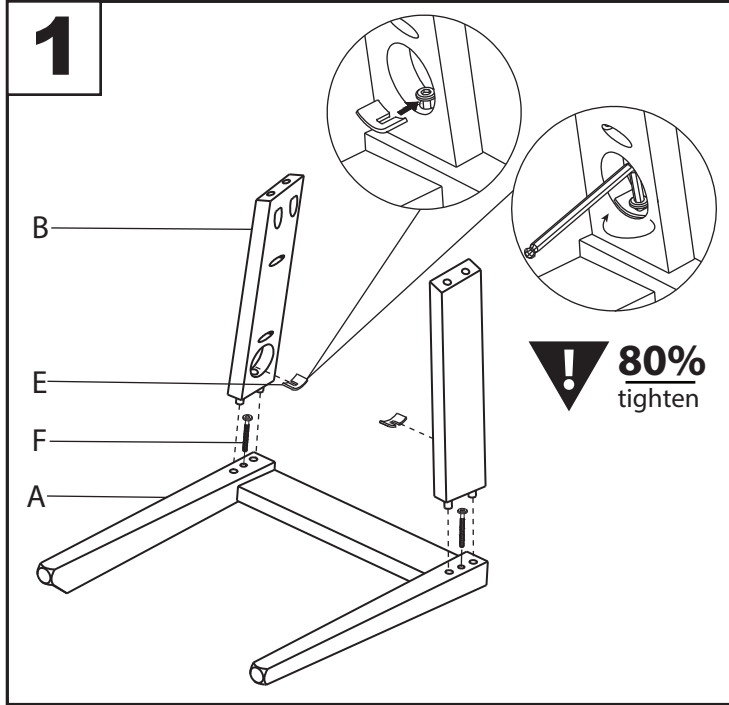

Aspen Upholstered Dining Chair

Part # DC-ASPENUP XXXX

19-0424

PARTS

TOOLS

Do not over tighten.
Do not use power tools to assemble.