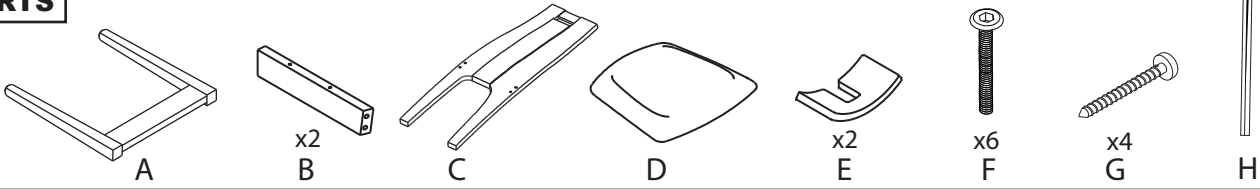

Aspen Upholstered Dining Chair

Part # DC-ASPENUP XXXX

19-0424

PARTS

TOOLS

Do not over tighten.
Do not use power tools to assemble.