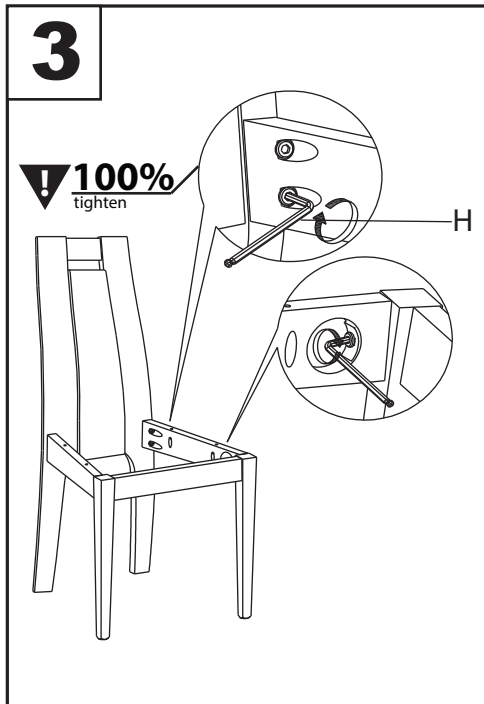

Aspen Upholstered Dining Chair

Part # DC-ASPENUP XXXX

19-0424

PARTS

TOOLS

Do not over tighten.
Do not use power tools to assemble.