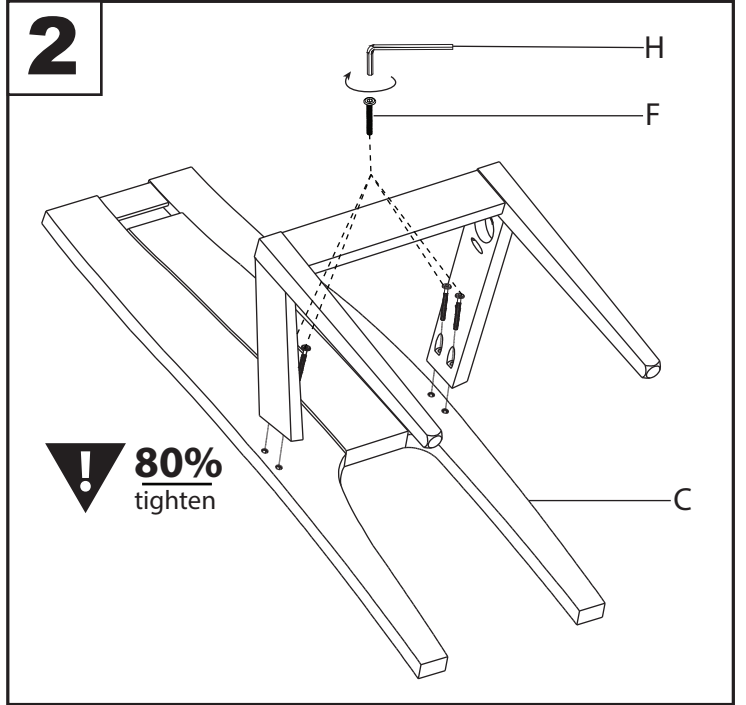

Aspen Upholstered Dining Chair

Part # DC-ASPENUP XXXX

19-0424

PARTS

TOOLS

Do not over tighten.
Do not use power tools to assemble.