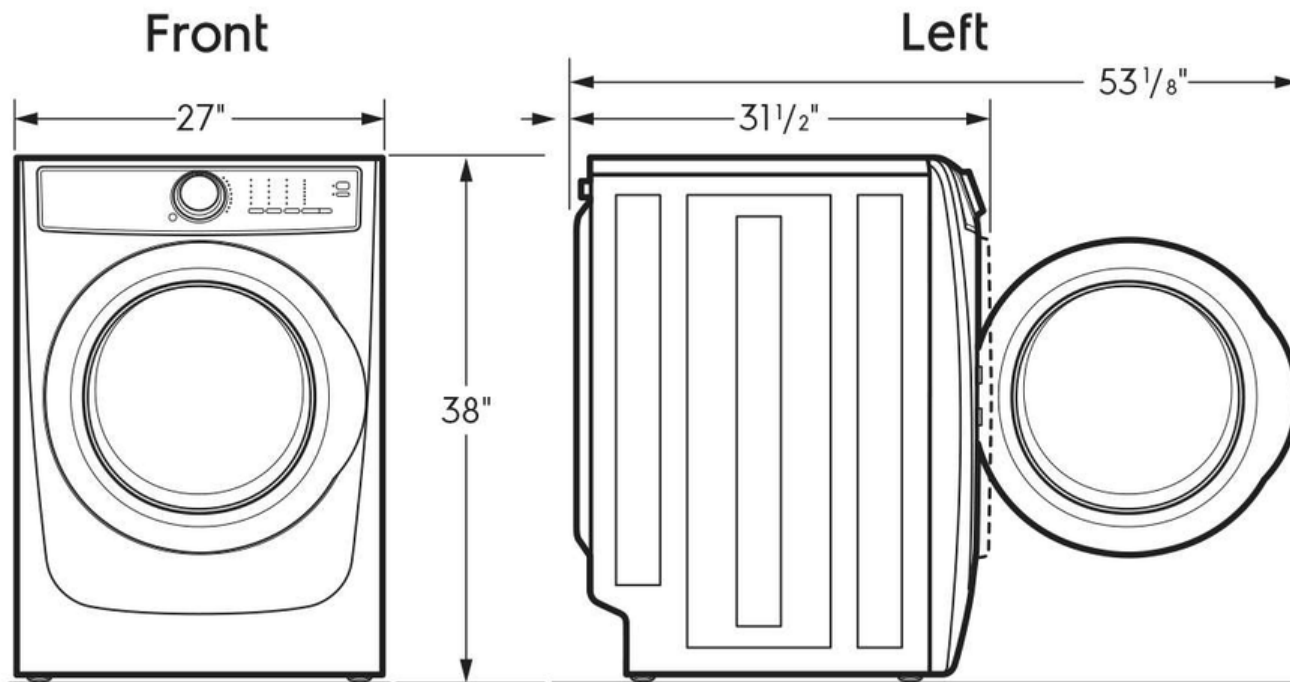

Electrolux

Electric 8.0 Cu. Ft. Front Load Dryer

ELFE7637AT, ELFE7637AW

Version : 06/21