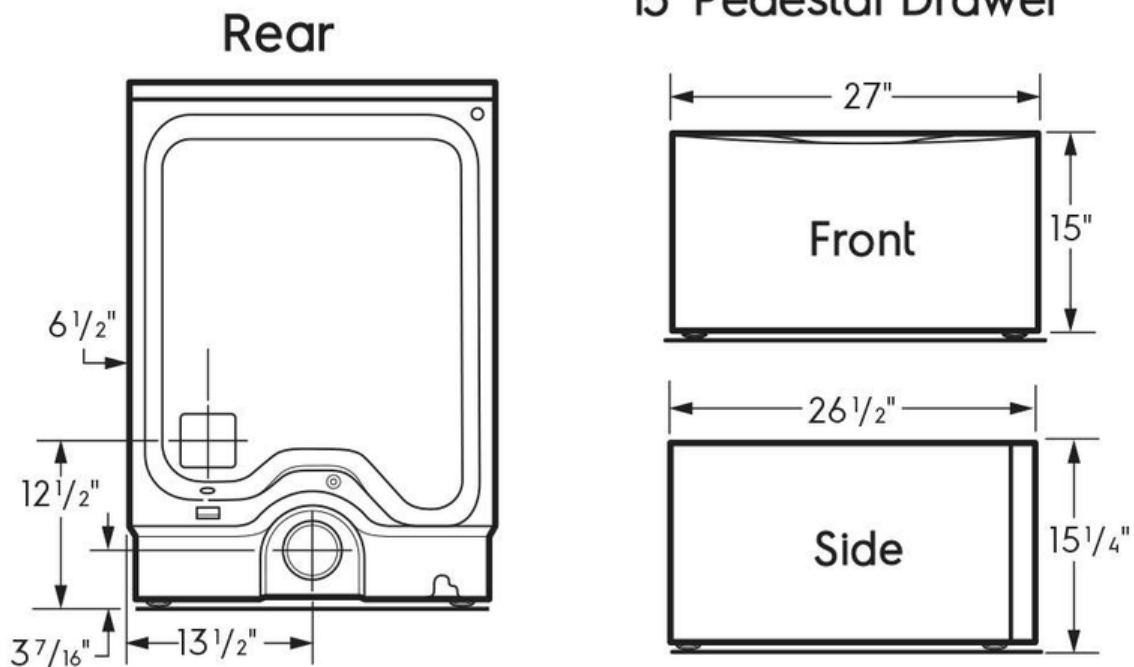

Optional 15" Pedestal Drawer

High standards of quality at Electrolux Home Products, Inc. mean we are constantly working to improve our products. We reserve the right to change specifications or discontinue models without notice.

Electrolux Major Appliances, N.A.

USA • 10200 David Taylor Drive • Charlotte, NC 28262 • Charlotte, NC 28262 • 1-877-4electrolux (1-877-435-3287) • electroluxappliances.com

CANADA • 5855 Terry Fox Way • Mississauga, ON L5V 3E4 • 1-800-265-8352 • electroluxappliances.ca