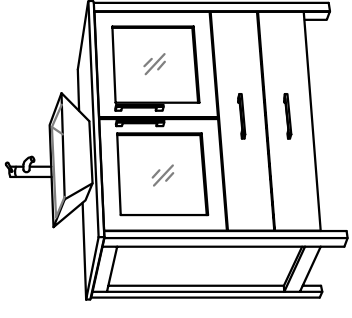

Cabinet: 24"x18.5"x31.1" inch
 Handle: 6.2" inch

(PLAN)