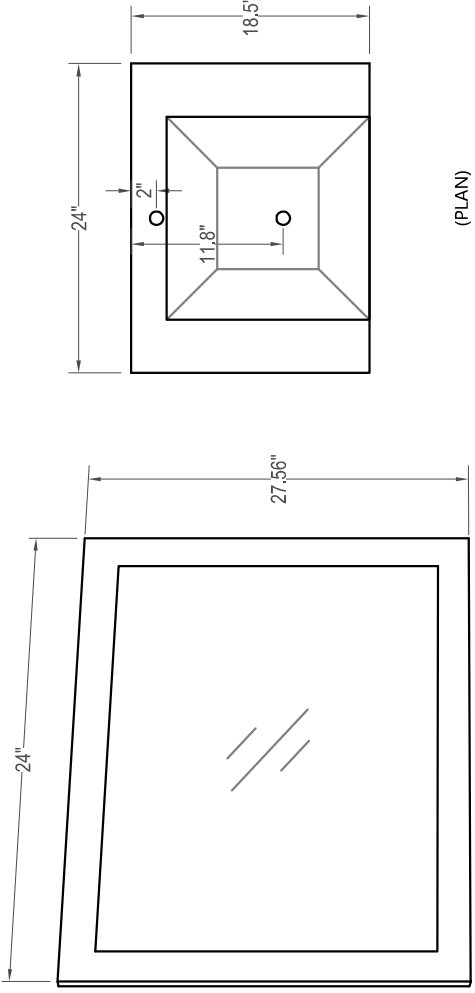

Cabinet: 24"x18.5"x31.1" inch
 Handle: 6.2" inch

(PLAN)