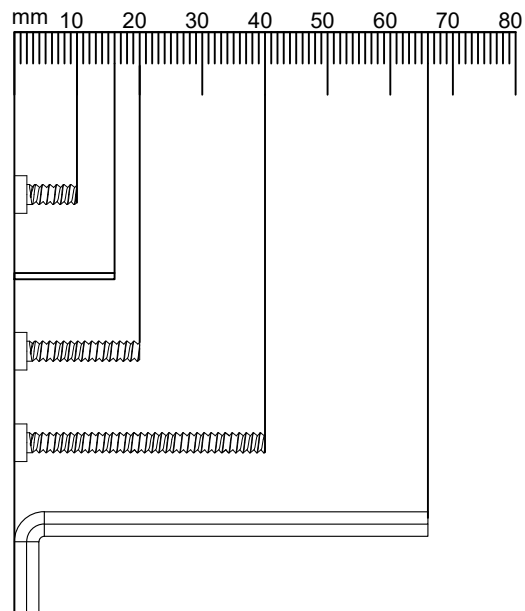

FIRE TABLE

Assembly instructions

Included in the package (s) : Please use this guide if you require if you require replacement parts.

Ref	Visual	Qty
1		1
2		1
3		1
4		2
5		1

Ref	Visual	Qty
6		1
7		1
8		1
9		1
10		1

FIRE TABLE

Assembly instructions

Fixtures and fittings supplied(actual size)

Ref	Dimensions	Visual	Qty
A	1/4x20mm		4
B	1/4x40mm		12
C	Ø16x1mm		16
D	22x66mm		1
E	1/4x10mm		12

FIRE TABLE

Assembly instructions

1

Ax4 1/4x20mm

Cx4 Ø16x1mm

Dx1 22x66mm

Ex8 1/4x10mm

2

Bx8 1/4x40mm

Cx8 Ø16x1mm

Ex4

1/4x10mm