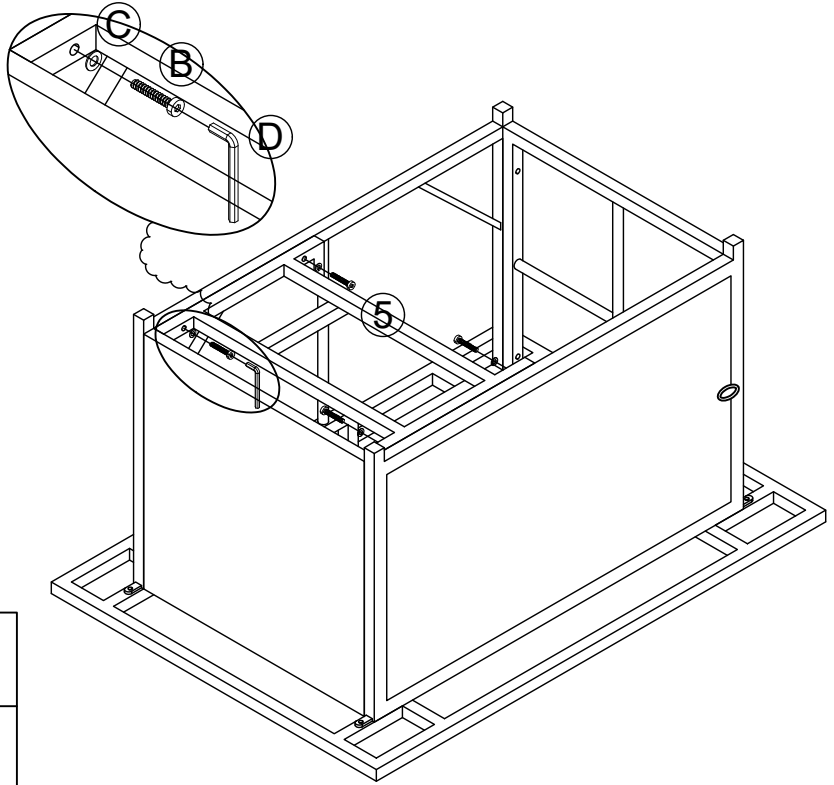

FIRE TABLE

Assembly instructions

Fixtures and fittings supplied(actual size)

Ref	Dimensions	Visual	Qty
A	1/4x20mm		4
B	1/4x40mm		12
C	Ø16x1mm		16
D	22x66mm		1
E	1/4x10mm		12

FIRE TABLE

Assembly instructions

1

Ax4 1/4x20mm

Cx4 Ø16x1mm

Dx1 22x66mm

Ex8 1/4x10mm

2

Bx8 1/4x40mm

Cx8 Ø16x1mm

Dx1 22x66mm

FIRE TABLE

Assembly instructions

3

Bx4 1/4x40mm

Cx4 Ø16x1mm

Dx1 22x66mm

4