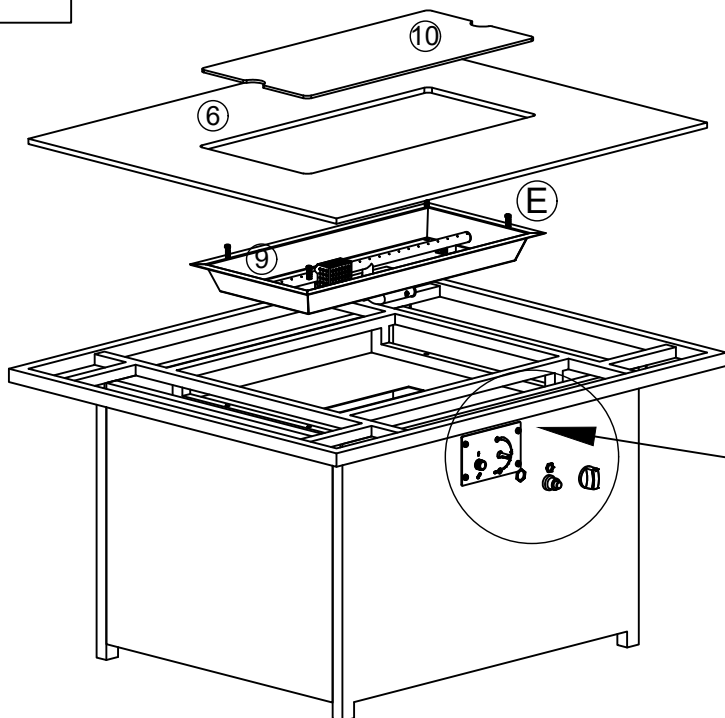

FIRE TABLE

Assembly instructions

Fixtures and fittings supplied(actual size)

Ref	Dimensions	Visual	Qty
A	1/4x20mm		4
B	1/4x40mm		12
C	Ø16x1mm		16
D	22x66mm		1
E	1/4x10mm		12

FIRE TABLE

Assembly instructions

Dx1 22x66mm

FIRE TABLE

Assembly instructions

3

Bx4 1/4x40mm

Cx4 Ø16x1mm

Dx1 22x66mm

4