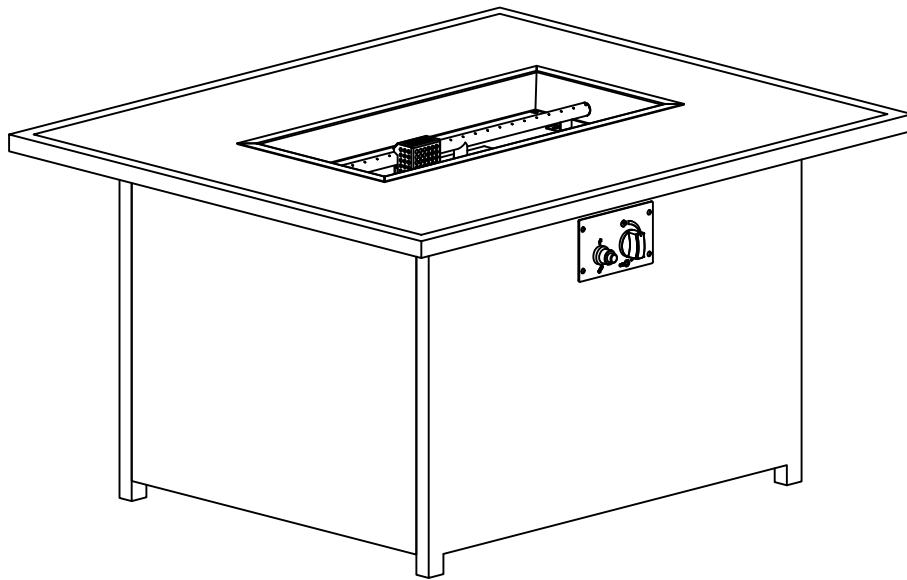

FIRE TABLE

Assembly instructions

Included in the package (s) : Please use this guide if you require if you require replacement parts.

Ref	Visual	Qty
1		1
2		1
3		1
4		2
5		1

Ref	Visual	Qty
6		1
7		1
8		1
9		1
10		1

FIRE TABLE

Assembly instructions

Fixtures and fittings supplied(actual size)

Ref	Dimensions	Visual	Qty
A	1/4x20mm		4
B	1/4x40mm		12
C	Ø16x1mm		16
D	22x66mm		1
E	1/4x10mm		12

FIRE TABLE

Assembly instructions