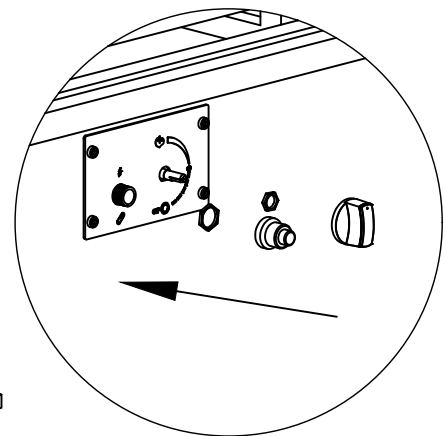

FIRE TABLE

Assembly instructions

Fixtures and fittings supplied(actual size)

Ref	Dimensions	Visual	Qty
A	1/4x20mm		4
B	1/4x40mm		12
C	Ø16x1mm		16
D	22x66mm		1
E	1/4x10mm		12

FIRE TABLE

Assembly instructions

1

Ax4 1/4x20mm

Cx4 Ø16x1mm

Dx1 22x66mm

Ex8 1/4x10mm

2

Bx8 1/4x40mm

Cx8 Ø16x1mm

Dx1 22x66mm

FIRE TABLE

Assembly instructions

3

Bx4 1/4x40mm

Cx4 Ø16x1mm

Dx1 22x66mm

4