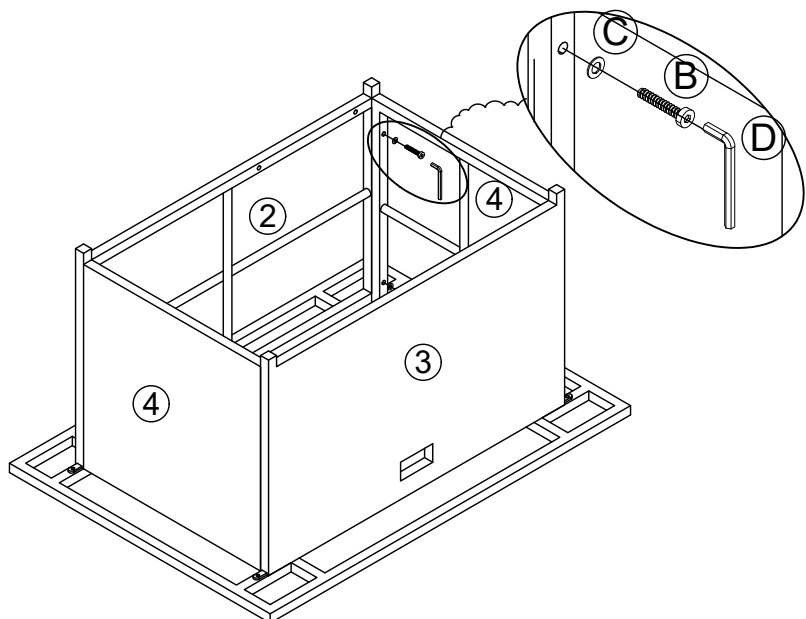

FIRE TABLE

Assembly instructions

Fixtures and fittings supplied(actual size)

Ref	Dimensions	Visual	Qty
A	1/4x20mm		4
B	1/4x40mm		12
C	Ø16x1mm		16
D	22x66mm		1
E	1/4x10mm		12

FIRE TABLE

Assembly instructions

1

Ax4 1/4x20mm

Cx4 Ø16x1mm

Dx1 22x66mm

Ex8 1/4x10mm

2

Bx8 1/4x40mm

Cx8 Ø16x1mm