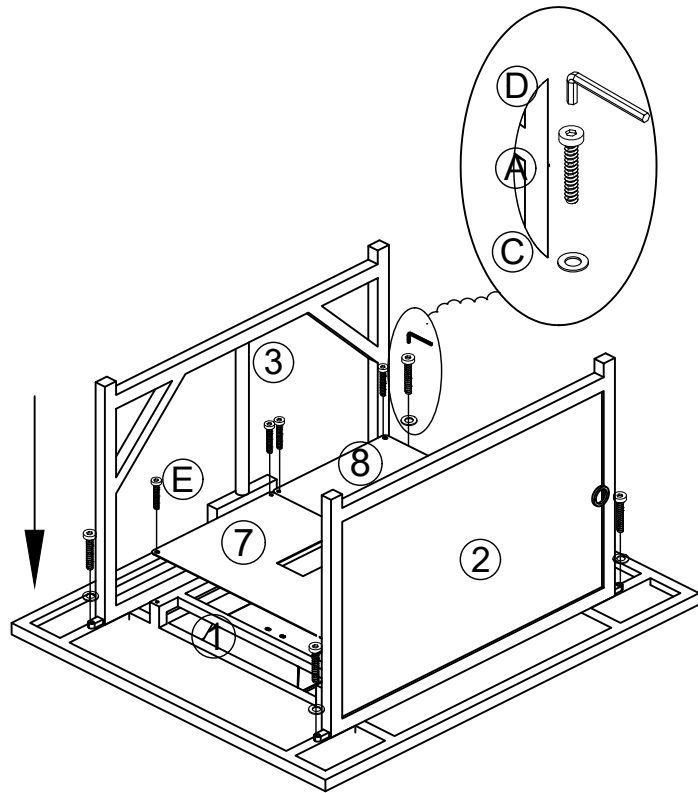

FIRE TABLE

Assembly instructions

1

Ax4 1/4x20mm

Cx4 Ø16x1mm

Dx1 22x66mm

Ex8 1/4x10mm

2