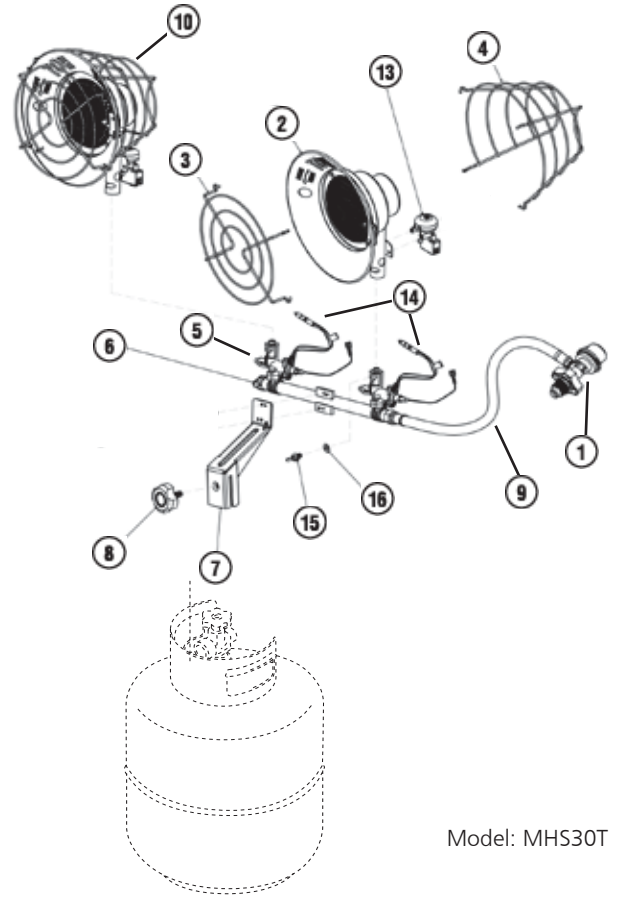

NEVER LEAVE THE HEATER UNATTENDED WHILE BURNING!

SUNRITE • Gas-Fired Tank Top Portable Heater • Model #MHS15T and MHS30T

Model: MHS15T

Model: MHS30T

Item #	Description	MHS15T		MHS30T	
		Number	Qty	Number	Qty
1	Regulator Assembly	17314	1	17314	1
2	Burner Assembly	17344	1	17344	2
3	Guard Assembly	17413	1	17413	2
4	Rear Guard Assembly	17418	1	17418	2
5	Safety Shut-Off Valve	17416	1	17416	2
6	Manifold	-	-	17430	1
7	Tank Collar Bracket	-	-	42618	1
8	Mounting Bolt Knob	-	-	17415	1
9	Gas Hose	-	-	17411	1
10	Burner Assembly with Guards	17419	1	17419	2
11	Label, Model/Opr. Instr.	17346	1	17347	1
12	Support Wireframe	17353	1	-	-
13	Tip Switch	42116	1	42116	2
14	Thermocouple/Tip Switch Wire Assembly	17349	1	17349	2
15	Wing Bolt	17342	1	17342	2
16	Fiber Washer	17341	1	17341	2
17	Orifice, Not sold separately	-	1	-	2
18	Wing Nut	17324	1	-	-
19	Bolt	17323	1	-	-