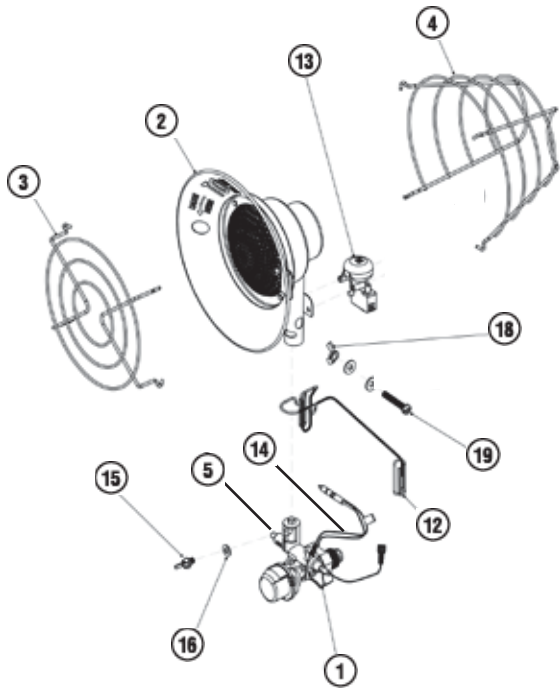

NEVER LEAVE THE HEATER UNATTENDED WHILE BURNING!

SUNRITE • Gas-Fired Tank Top Portable Heater • Model #MHS15T and MHS30T

Model: MHS15T

Model: MHS30T

Item #	Description	MHS15T		MHS30T	
		Number	Qty	Number	Qty
1	Regulator Assembly	17314	1	17314	1
2	Burner Assembly	17344	1	17344	2
3	Guard Assembly	17413	1	17413	2
4	Rear Guard Assembly	17418	1	17418	2
5	Safety Shut-Off Valve	17416	1	17416	2
6	Manifold	-	-	17430	1
7	Tank Collar Bracket	-	-	42618	1
8	Mounting Bolt Knob	-	-	17415	1
9	Gas Hose	-	-	17411	1
10	Burner Assembly with Guards	17419	1	17419	2
11	Label, Model/Opr. Instr.	17346	1	17347	1
12	Support Wireframe	17353	1	-	-
13	Tip Switch	42116	1	42116	2
14	Thermocouple/Tip Switch Wire Assembly	17349	1	17349	2
15	Wing Bolt	17342	1	17342	2
16	Fiber Washer	17341	1	17341	2
17	Orifice, Not sold separately	-	1	-	2
18	Wing Nut	17324	1	-	-
19	Bolt	17323	1	-	-