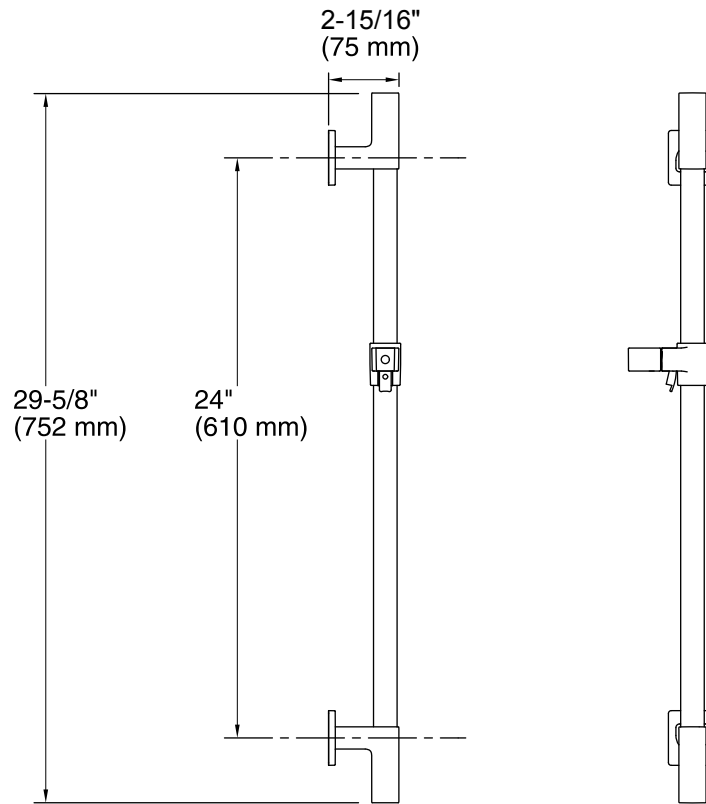

### Product Specification

Slidebar shall be 29-5/8" (752 mm) in height.  
Slidebar shall be made of metal construction.  
Slidebar shall have adjustable mounting brackets.  
Slidebar shall be wall-mount installation. Slidebar shall be Kohler Model K-98342.