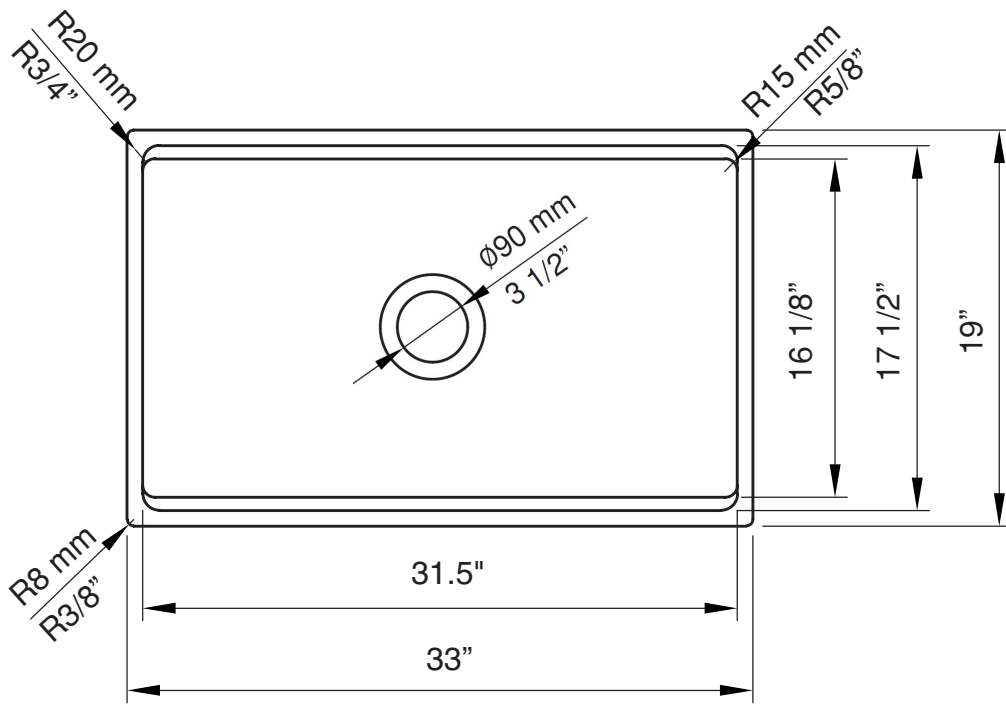

NOTES:

Refer to installation instructions supplied with kitchen sink for undermount, countertop or above counter custom installations.

Due to the fireclay process, dimensions may vary. Please use the actual sink that you will be installing in order to determine the cutout dimensions for your countertop.

CAUTION: Sink is heavy! Installer must provide adequate reinforcement for all load-bearing supports in accordance with installation instructions supplied with kitchen sink.

Fittings not included with fixture and must be ordered separately.

IMPORTANT: Dimensions of fixtures are nominal and may vary within the range of tolerance established by ANSI standards. These measurements are subject to change or cancellation. No responsibility is assumed for use of superseded or voided pages.