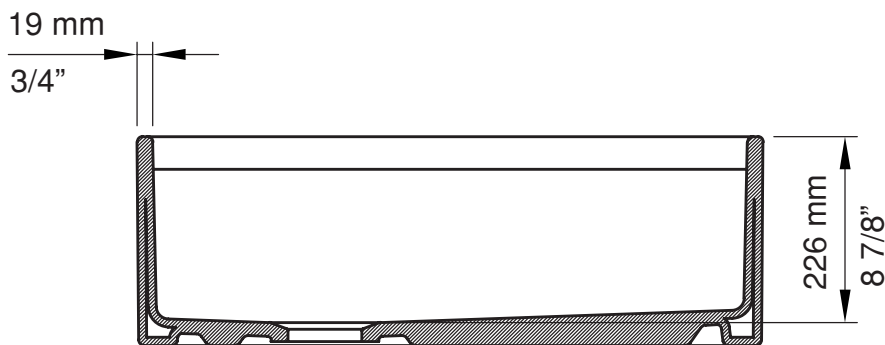

NOTES:

Refer to installation instructions supplied with kitchen sink for undermount, countertop or above counter custom installations.

Due to the fireclay process, dimensions may vary. Please use the actual sink that you will be installing in order to determine the cutout dimensions for your countertop.

CAUTION: Sink is heavy! Installer must provide adequate reinforcement for all load-bearing supports in accordance with installation instructions supplied with kitchen sink.

Fittings not included with fixture and must be ordered separately.

IMPORTANT: Dimensions of fixtures are nominal and may vary within the range of tolerance established by ANSI standards. These measurements are subject to change or cancellation. No responsibility is assumed for use of superseded or voided pages.