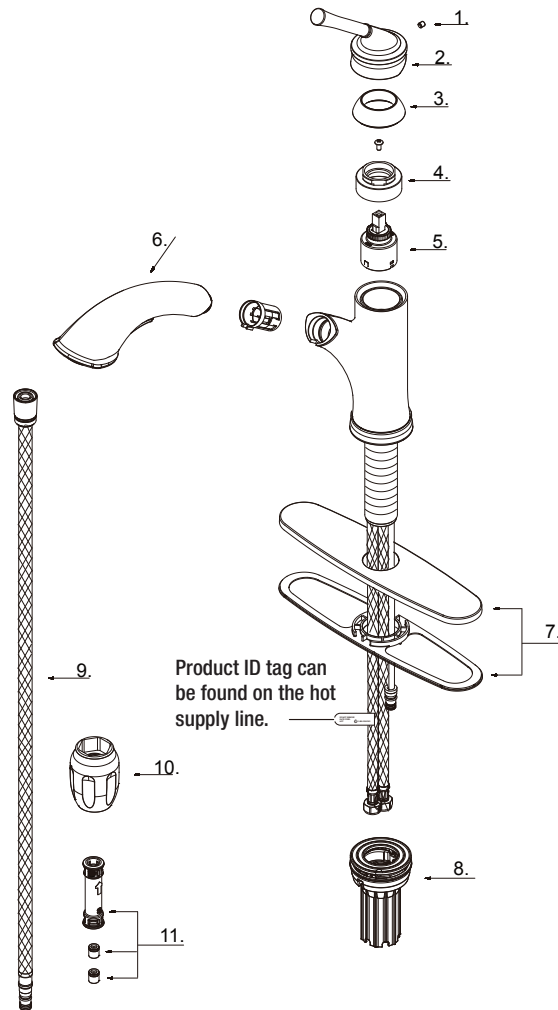

Hemming Single Handle Kitchen Pull Out Faucet w/Dual Spray Function

MODEL	SKU#	OMSID	FINISH
HDQFP3C0001CP	1006743996	318213104	Chrome
HDQFP3C0001SP	1006744001	318213099	Stainless Steel
HDQFP3C0001BL	1006743998	318213103	Matte Black
HDQFP3C0001OB	1006744000	318213100	Oil Rubbed Bronze
HDQFP3C0001CZ	1006743993	318213107	Brushed Gold

Part	Description	Part No.	Store SKU
1	Screw (M5 * 5mm L)	A008003	
2*	Metal Handle	A079087	
3*	Trim Ring	A508020	
4	Adjusting Ring	A104365	
5	Ceramic Disc Cartridge	A507348N-31	
6*	Spray Head	A568012N	

Part	Description	Part No.	Store SKU
7*	Deck Plate Assembly	A667A48	
8	FastMount™	A527128	
9	Spray Hose	A515103NCP-T	
10	Weight	A527113	
11	Quick Connector	A663123N	