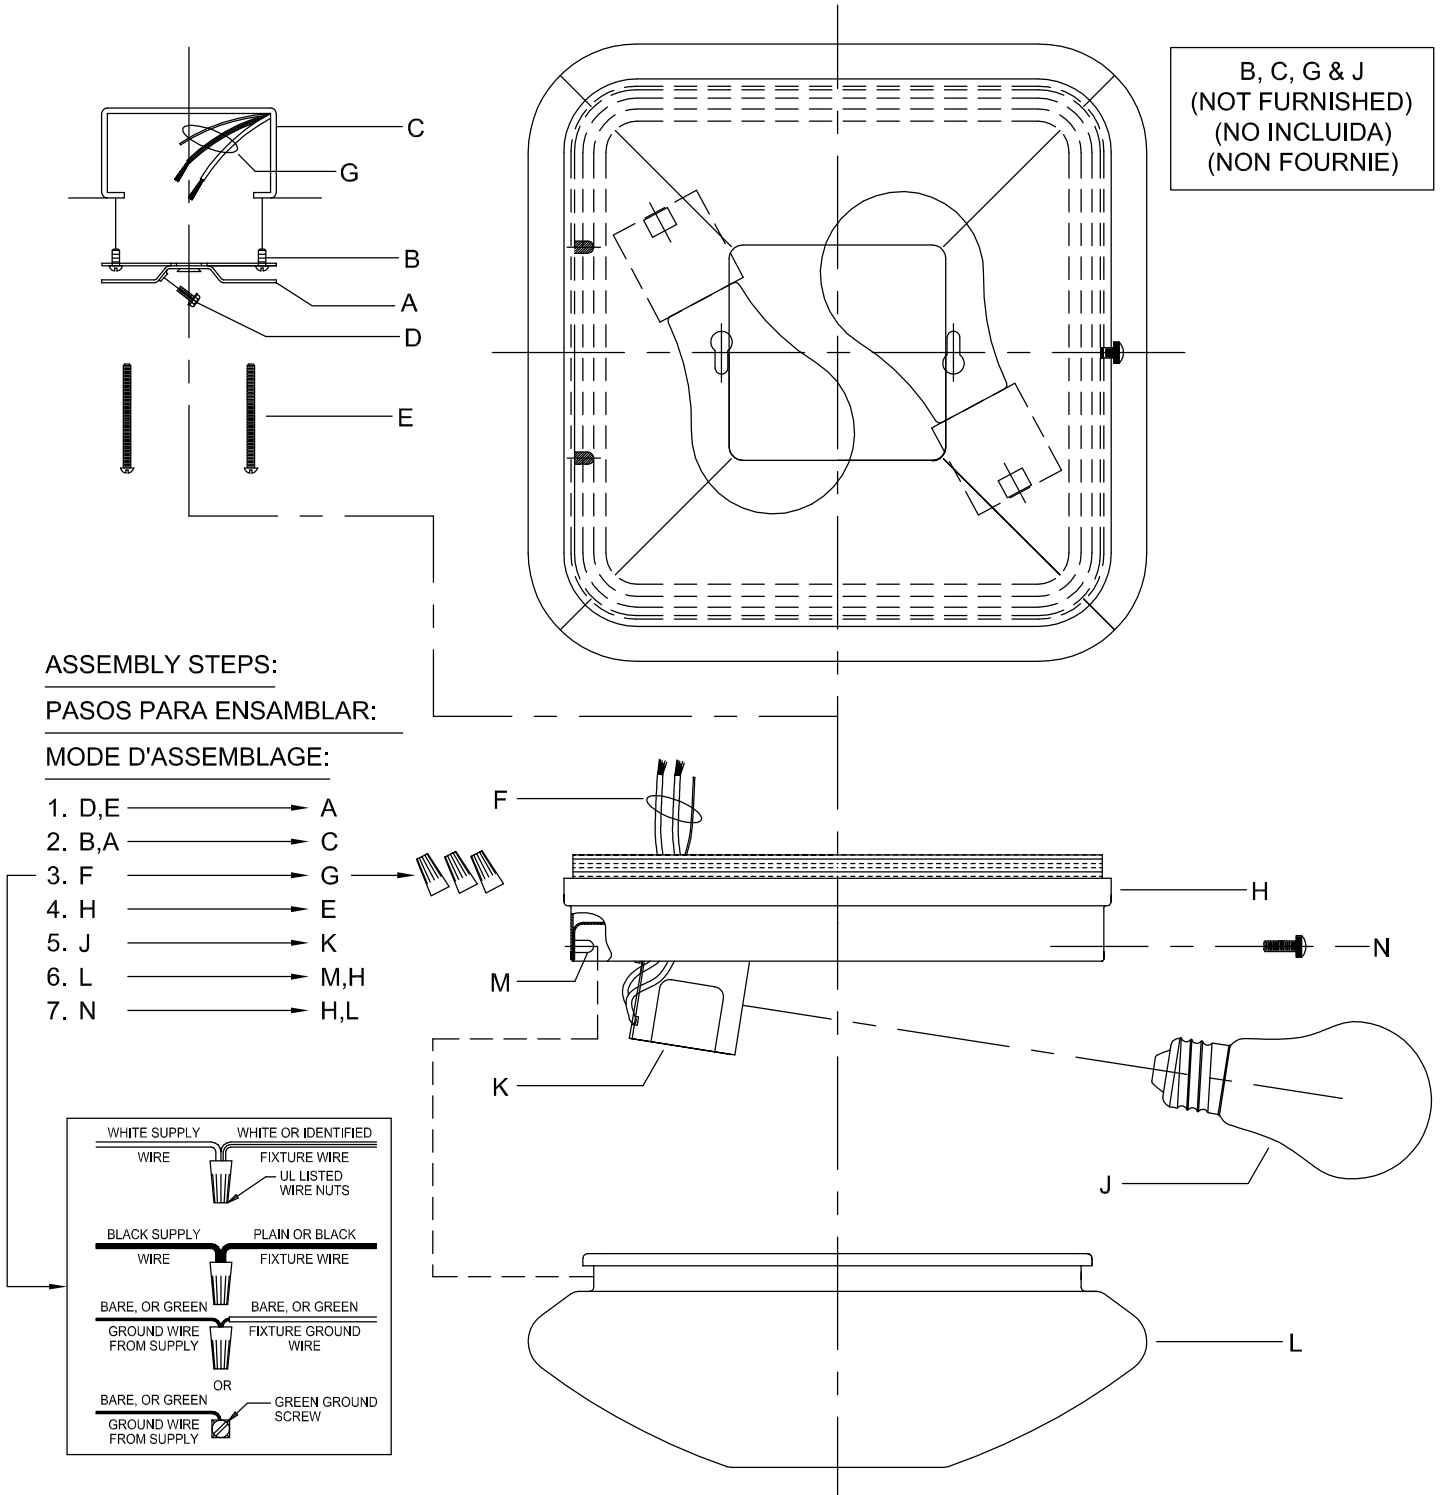

Assembly & Installation Instructions

CAUTION: Read instructions carefully and turn electricity off at main circuit breaker panel before beginning installation.

3490

WARNING - If any Special Control Devices are used with this Fixture, Follow the Instructions Carefully to assure full compliance with N.E.C. requirements. If there are any questions, contact a Qualified Electrical Contractor.

WARNING - This product contains chemicals known to the State of California to cause cancer, birth defects and /or other reproductive harm. Thoroughly wash hands after installing, handling, cleaning, or otherwise touching this product.

CAUTION - All glass is fragile, use care when handling Glass component(s) and or Lamp(s).

ASSEMBLY STEPS:

PASOS PARA ENSAMBLAR:

MODE D'ASSEMBLAGE:

1. D,E → A
2. B,A → C
3. F → G
4. H → E
5. J → K
6. L → M,H
7. N → H,L