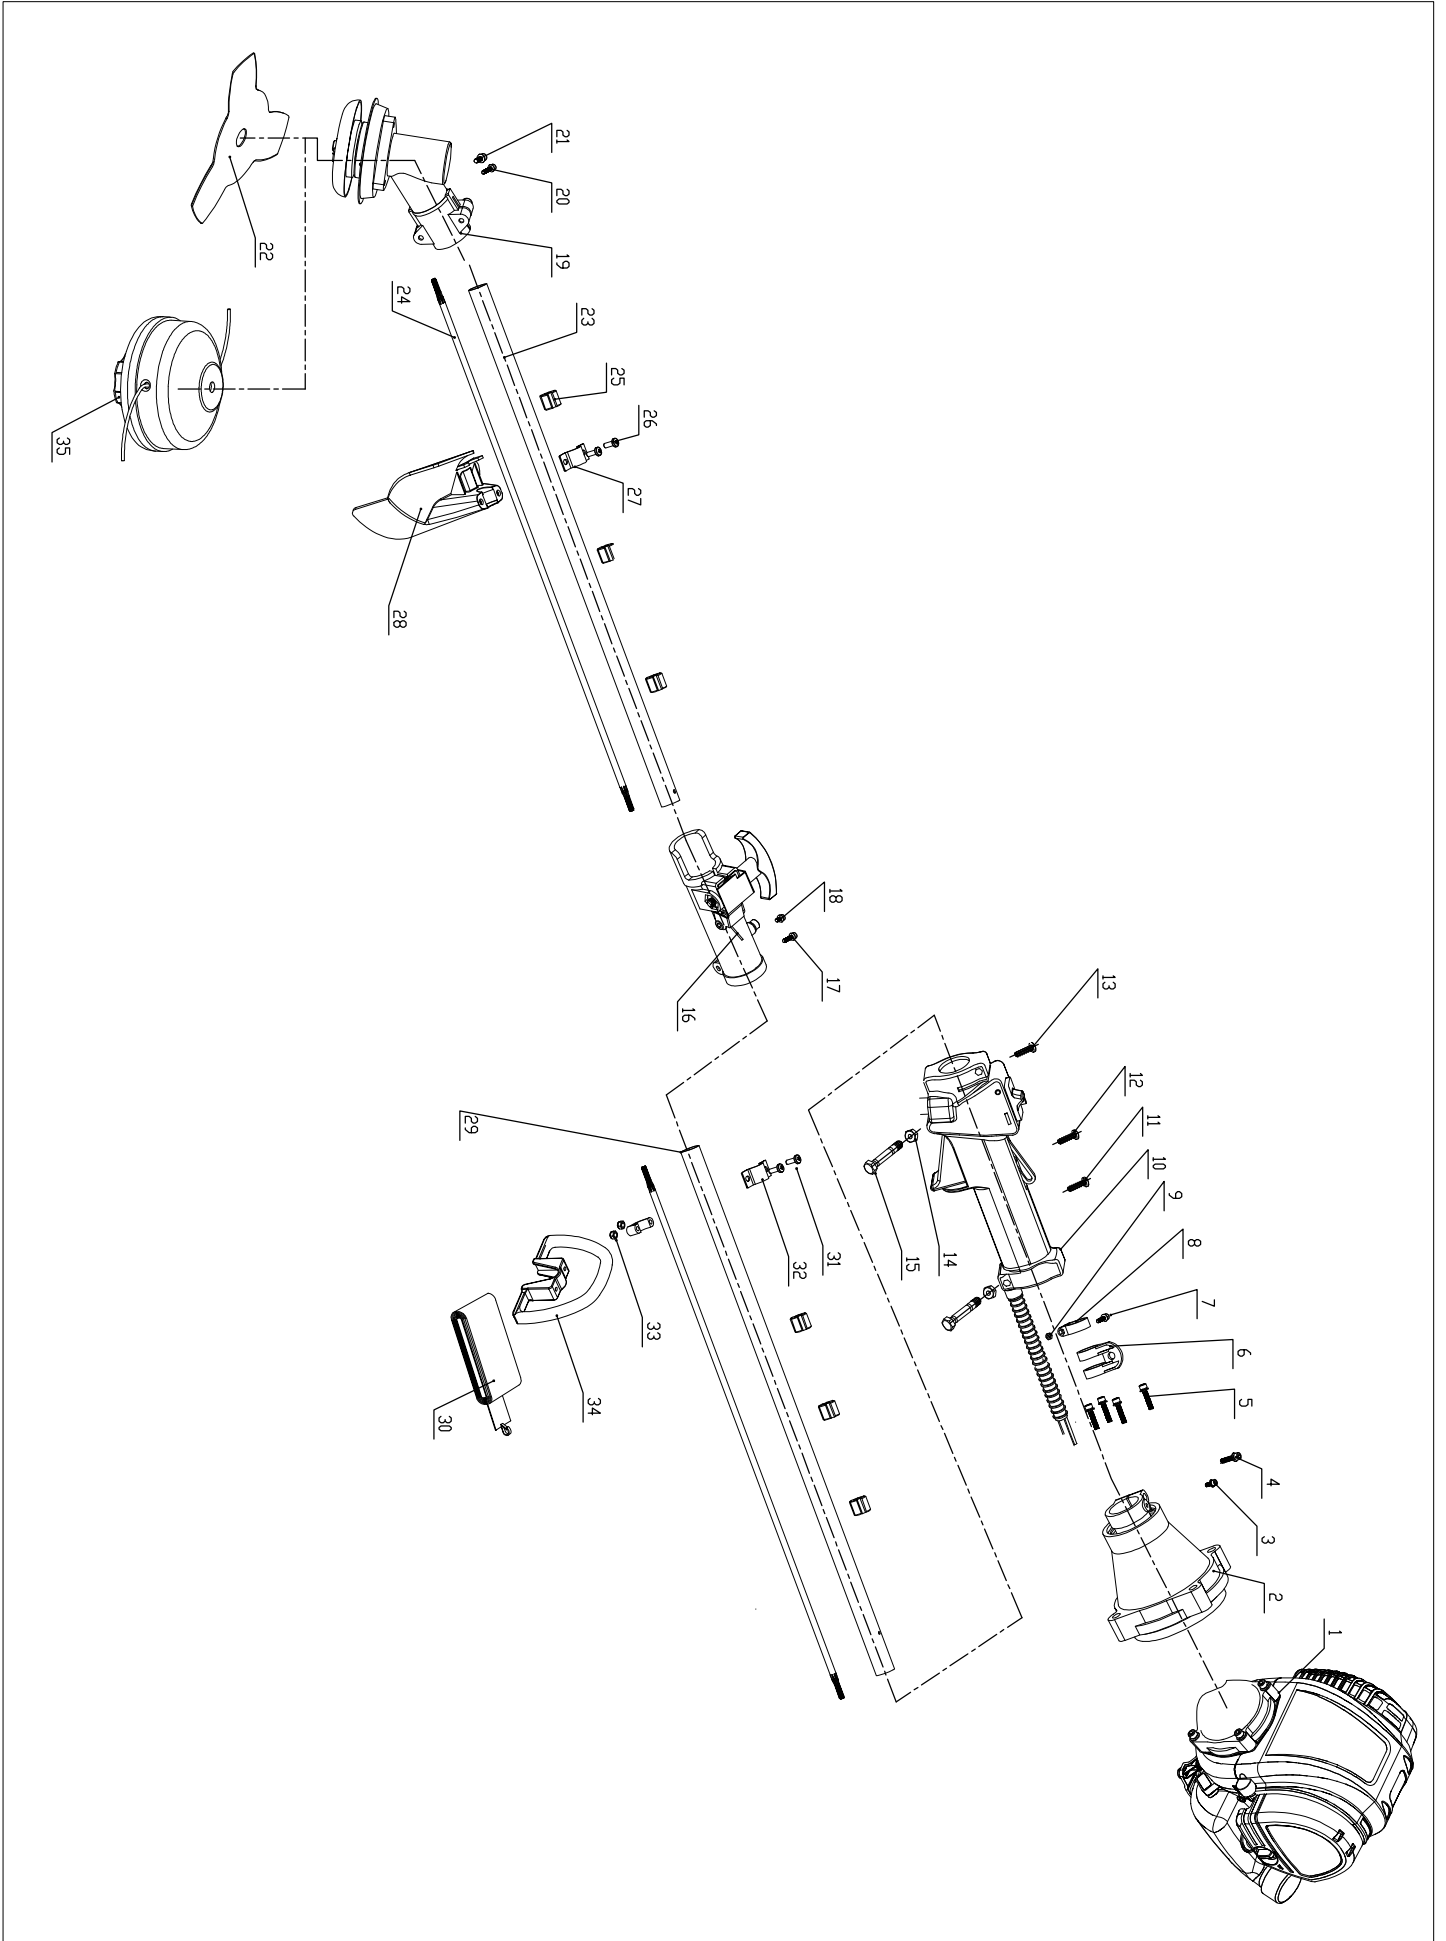

Brush cutter &String trimmer exploded view

Brush cutter &String Trimmer parts list

Item	Stock #	Description	Qty
1	303190256	31cc 4 Stroke Engine	1
2	202310001	Connector Component	1
3	303020553	Screw M5x12	1
4	303020554	Screw M6x30	1
5	303020554	Screw M6x30	4
6	302100009	Strap Hanging Ring	1
7	303020555	Screw M5x25	1
8	302100010	Fixed Ring	1
9	303030120	Nut M5	1
10	202110046	Straight Handle Component	1
11	303010330	Screw ST4.2x15	3
12	303010331	Screw ST2.5x20	2
13	303010330	Screw ST4.2x15	1
14	303030030	Nylon Locknut M5	2
15	303020110	Screw M5x20	2
16	202310002	Middle Connector Component	1
17	303020555	Screw M5x25	1

Item	Stock #	Description	Qty
18	303020553	Screw M5x12	1
19	202260002	Gear Box Component	1
20	303020555	Screw M5x25	2
21	303020553	Screw M5x12	1
22	303071039	Blade	1
23	303080492	Upper Handle	1
24	303170012	Transmission Shaft	2
25	303060134	Bush	6
26	303020084	Screw M6x16	2
27	303071040	Bracket	1
28	203050391	Blade Shield	1
29	303080493	Lower Handle	1
30	302120038	Strap	1
31	303020084	Screw M6x16	2
32	303071042	Bracket	2
33	303030032	Nylon Locknut M6	2
34	203010822	Handlebar	1
35	202090038	Trimmer Head	1