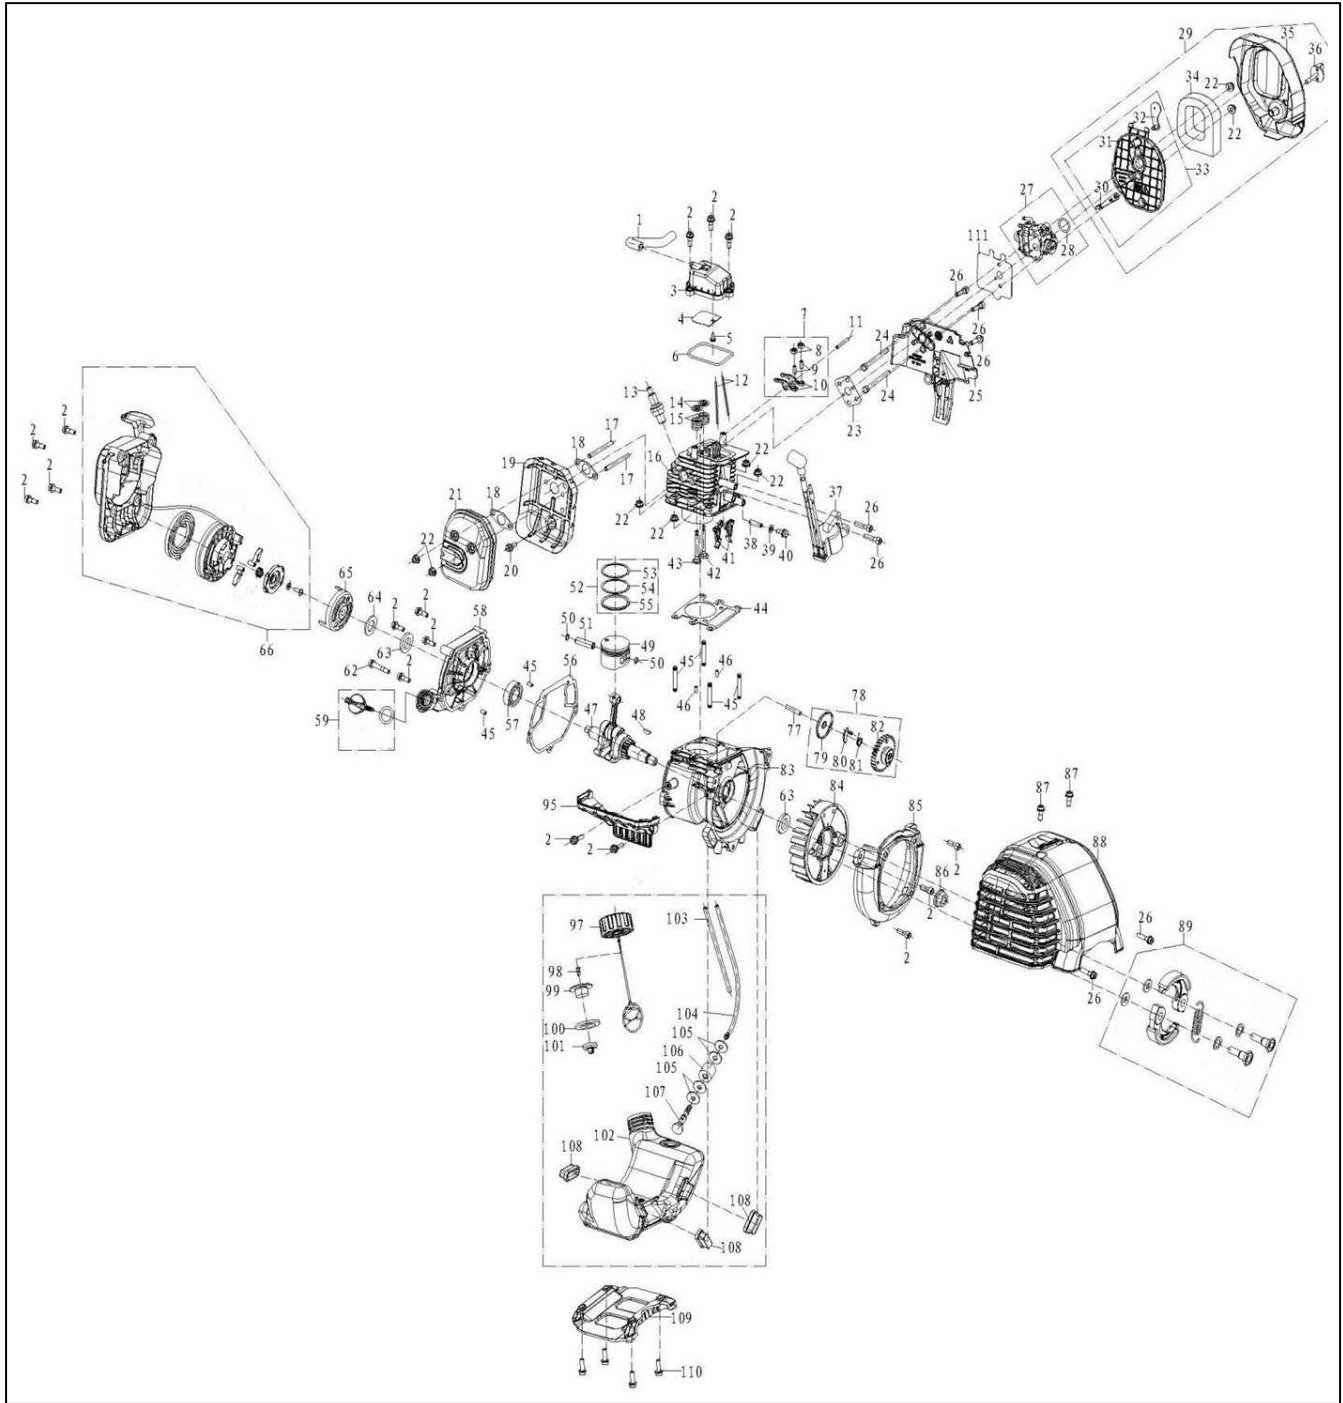

EXPLODED VIEW AND PARTS LIST

Engine exploded view

Engine parts list

Item	Stock #	Description	Qty
1	100002804	Breather Hose	1
2	100010417-0001	Screw M5×15	16
3	100002301	Valve Cover	1
4	100002788	Oil Block	1
5	100011001-0001	Screw ST4.2×10	1
6	100010128	Valve Cover Gasket	1
7	100004416	Rocker Arm Assembly	2
8	100004487	Lock Nut	2
9	100030648	Adjust Nut	2
10	100004463	Upper Rocker Arm	2
11	100004481	Pin	1
12	100004387	Push Rod	2
13	100009371	Spark Plug	1
14	100004577	Valve Spring Seat	2
15	100004560	Valve Spring	2
16	100002362	Cylinder Head	1
17	100010383-0001	Stud M5×54	2
18	100006544	Muffler Gasket A	2
19	100006547	Muffler Gasket B	1
20	100010420-0001	Screw M5×10	1
21	100006155	Muffler	1
22	100011451-0002	Nut M5	8
23	100005549	Insulator Gasket A	1
24	100011146-0001	Bolt M5×55	2
25	100005583	Insulator	1
26	100010418-0001	Screw M5×20	5
27	100005165	Carburetor	1
28	100005663	O-Ring	1
29	100004627-0002	Air Filter Assembly	1
30	100005791	Choke Lever	1
31	100004963	Air Filter Base	1
32	100005711	Choke Plate	1
33	100051870	Air Filter Base	1
34	100004804	Air Filter Element	1
35	100004823	Air Filter Cover	1
36	100004957	Bolt	1
37	100009184	Ignition Module	1
38	100004483	Pin	1
39	100010539	Washer 6	1
40	100011528-0003	Bolt M6×10	1
41	100004464	Lower Rocker Arm	2
42	100004517	Intake Valve	1
43	100004540	Exhaust Valve	1
44	100010190	Cylinder Head Gasket	1
45	100010403-0001	Stud M5×30	4
46	100010542	Pin 4×8	4
47	100003412	Connecting Rod	1