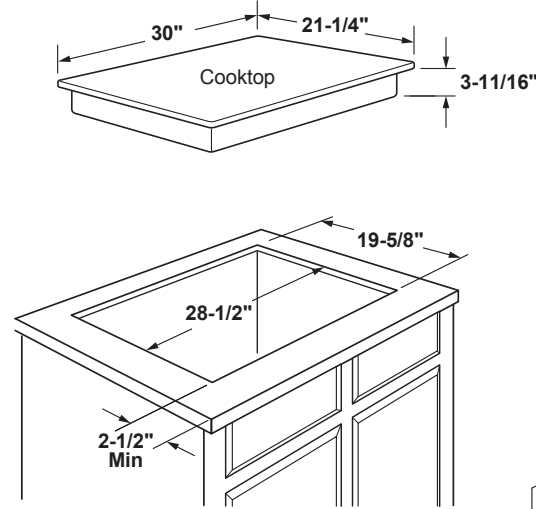

JGP5530DL/SL

GE® 30" Built-In Gas Cooktop

DIMENSIONS AND INSTALLATION INFORMATION

AGA REQUIREMENT: All gas cooktop models require 7/16" free area below cooktop height to combustible material. Requires 18" minimum from countertop to adjacent overhead cabinets.

NOTE: If installing with a GE Profile™ Telescopic Downdraft System, consult both cooktop and downdraft installation instructions packed with product before installing. Cooktop gas/electric supply may need to be re-routed to install downdraft.

ELECTRICAL RATING: 120V, 60Hz, 5A

INSTALLATION WITH SINGLE WALL OVEN INFORMATION:

30" Gas Cooktops are approved for use over select GE 27" and 30" Wall Ovens and Warming Drawers. 30" and 36" Gas cooktops are approved for use over select 30" Wall Ovens and Warming Drawers. Refer to cooktop and wall oven/warming drawer installation instructions packed with product for current dimensional data.

INSTALLATION INFORMATION: Before installing, consult installation instructions, packed with product, for current dimensional data.