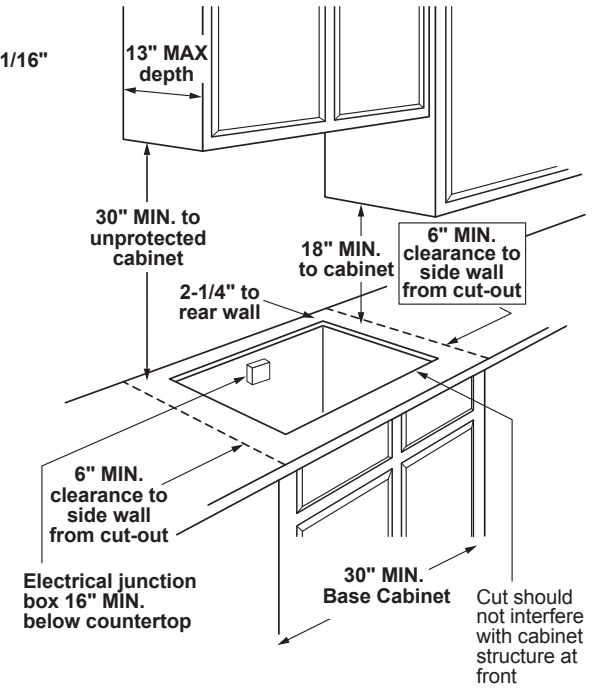

NOTE: If installing with a GE Profile™ Telescopic Downdraft System, consult both cooktop and downdraft installation instructions packed with product before installing. Cooktop gas/electric supply may need to be re-routed to install downdraft.

ELECTRICAL RATING: 120V, 60Hz, 5A

INSTALLATION WITH SINGLE WALL OVEN INFORMATION:

30" Gas Cooktops are approved for use over select GE 27" and 30" Wall Ovens and Warming Drawers. 30" and 36" Gas cooktops are approved for use over select 30" Wall Ovens and Warming Drawers. Refer to cooktop and wall oven/warming drawer installation instructions packed with product for current dimensional data.

INSTALLATION INFORMATION: Before installing, consult installation instructions, packed with product, for current dimensional data.

Dimension and installation information are shown in inches.
*Allow 5-3/4" depth at rear for electrical and gas connections