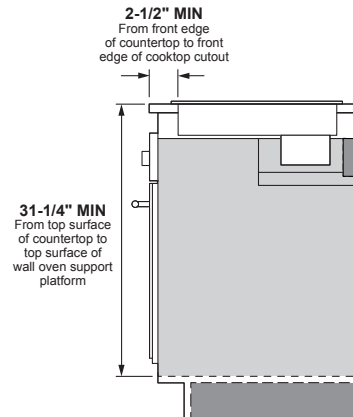

For answers to your Monogram, GE Café™ Series, GE Profile™ Series or GE Appliances product questions, visit our website at geappliances.com or call GE Answer Center® Service, 800.626.2000.