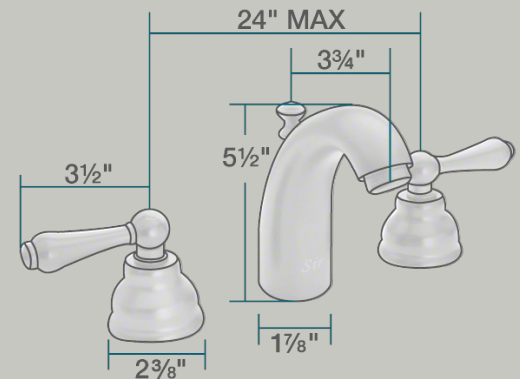

706-C Wide Spread Lavatory Faucet

Bathroom Faucets

Our bathroom faucets come in an array of styles to compliment your home. Both centerset and widespread installation faucets are available in four distinct finishes. All of our faucets have solid brass waterway construction and ceramic cartridges, making for a faucet that will stand the test of time. One or two handled faucets are available to fit your personal preferences and style.

- 1 7/8" x 3 3/4" x 5 1/2"
- 3-Hole Installation
- 6" - 24" Centerset
- 1/4-Turn Washerless Ceramic Cartridge
- Completely Pressure Tested
- Matching Pop-Up Drain Included
- ADA Approved
- Constructed of Lead-Free Materials
- Complies with NSF Standards
- SDWA Compliant
- cUPC Certified (Uniform Plumbing Code)
- Lifetime Warranty
- Chrome Finish

Accessories

No Available Accessories

Available Finishes

Features

<p>3 Hole Installation</p>	<p>6"-24" Centerset</p>	<p>1/4 Turn Washerless Ceramic Cartridges</p>	<p>Pressure Tested</p>	<p>Pop-Up Drain Included</p>	<p>ADA Approved</p>
<p>Lead Free Construction</p>	<p>Complies with NSF Standards</p>	<p>Safe Drinking Water Act</p>	<p>WaterSense</p>	<p>cUPC Certified</p>	<p>Limited Lifetime Warranty</p>