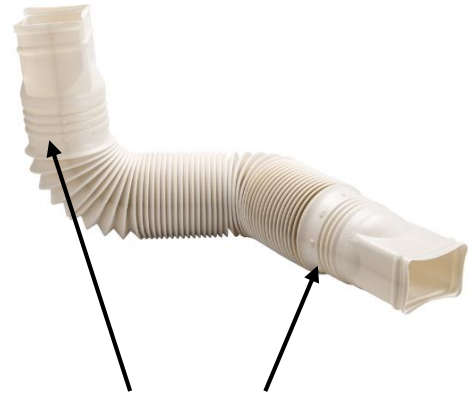

Flex-A-Spout®

Available Now-Rolling Change

- ✓ Moves damaging rainwater away from your home foundation and landscaping
- ✓ Corrugated design bends and holds its shape and enables you to bury, connect and bend the extension
- ✓ Durable vinyl construction
- ✓ Extends from 25 to 55 inches

Added cut line to allow two Flex-A-Spout products to snap together to add more length without spate extension sku

1. Cut off end component from one Flex-A-Spout

2. Cut off top component from another Flex-A-Spout

3. Snap the two separate components together

Available Items

| Description | Item | Case Qty |
|-----------------------|-------|----------|
| Flex-A-Spout® - White | 85010 | 12 |
| Flex-A-Spout® - Green | 85011 | 12 |
| Flex-A-Spout® - Stone | 85014 | 12 |
| Flex-A-Spout® - Black | 85015 | 12 |
| Flex-A-Spout® - Brown | 85019 | 12 |

Fits 2x3 and 3x4 downspout