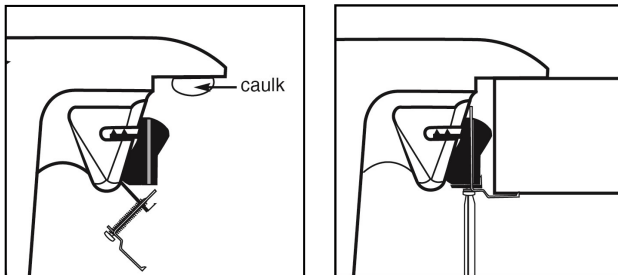

INSTALLATION PROFILE

PROJECT INFORMATION

PROJECT: _____

CONTACT: _____

DATE: _____

NOTES: _____

_____

_____

APPROVAL:

DXF File	Care Guide	Warranty

We reserve the right to update product specifications without notice. Please visit karran.com for the most current specification sheets. All dimensions are accurate to 1/4". REV 05-2020