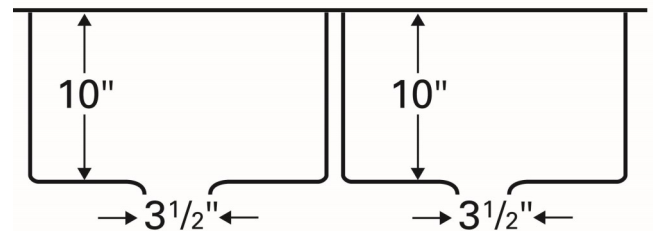

INSTALLATION PROFILE

PROJECT INFORMATION

PROJECT: _____

CONTACT: _____

DATE: _____

NOTES: _____

_____

_____

APPROVAL:

DXF File	Care Guide	Warranty

We reserve the right to update product specifications without notice. Please visit karran.com for the most current specification sheets. All dimensions are accurate to 1/4". REV 05-2020