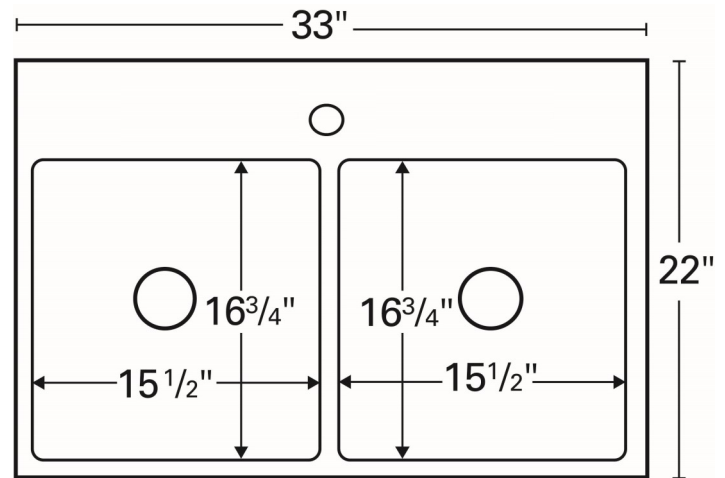

<b>Series:</b>	Elite Series
<b>Material:</b>	16 Gauge, Type 304 stainless steel
<b>Installation Type:</b>	Top mount
<b>Configuration / Style:</b>	Double equal bowl
<b>Finish:</b>	Soft satin brushed finish
<b>Overall dimensions:</b>	33" x 22"
<b>Left Bowl dimensions:</b>	15-1/2" x 16-3/4" x 10"
<b>Right Bowl dimensions:</b>	15-1/2" x 16-3/4" x 10"
<b>Drain size:</b>	3-1/2"
<b>Min. cabinet size:</b>	33"
<b>Template included:</b>	Yes
<b>Clips included:</b>	Yes
<b>Accessories included:</b>	2 x Bottom Grids and 2 x Basket Strainers

**APPROVAL:**

DXF File	Care Guide	Warranty
----------	------------	----------

We reserve the right to update product specifications without notice. Please visit [karran.com](http://karran.com) for the most current specification sheets. All dimensions are accurate to 1/4". REV 05-2020