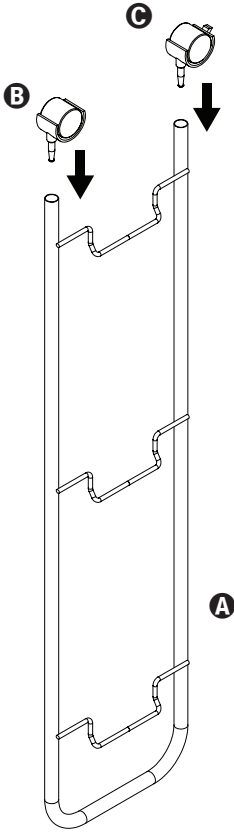

CRT-08582

slim wire cart

18.9" L x 7.1" W x 30.7" H

PARTS LIST

| PART/ILLUSTRATION | (QTY) | DESCRIPTION |
|-------------------|-------|-------------|
|-------------------|-------|-------------|

(2) frame

(2) casters

(2) locking castors

(3) wire shelf

ASSEMBLY

1

LIMITED LIFETIME WARRANTY

Honey-Can-Do International, LLC (HCD) warrants its products will be free from defects in materials and workmanship when used for normal personal or household use. Except as provided below HCD, at its option, may offer a comparable product or offer a replacement part or request that the item be returned to the place of purchase. This warranty DOES NOT apply to damage caused by negligence, misuse, excessive use, improper cleaning, improper assembly, or any circumstances not directly attributable to manufacturing defects. Proof of purchase is required in the form of a receipt (copy or original) to validate warranty. HCD provides this limited lifetime warranty in lieu of all other warranties, either express or implied. In no event shall HCD, its affiliates, or subsidiaries be responsible for consequential or incidental damages arising out of a claim of defective product. Some states or provinces do not allow some exclusions or limitations, so the above statement may not apply to you. This warranty gives you specific legal rights. Additional rights vary by state or province.