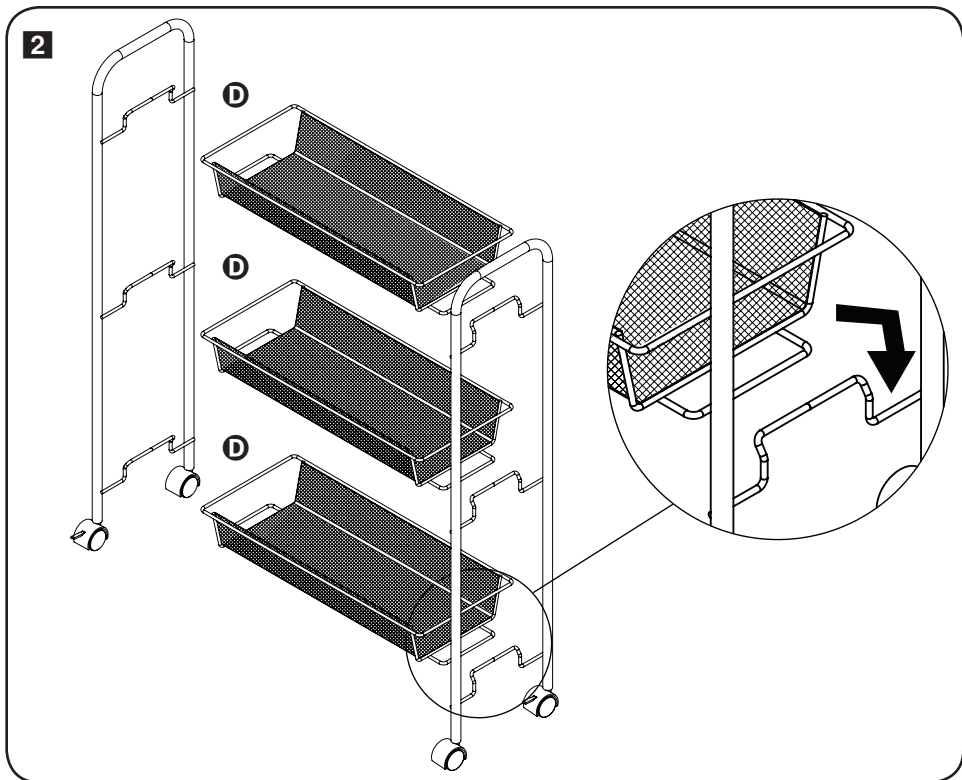

CRT-08582

slim wire cart

18.9" L x 7.1" W x 30.7" H

PARTS LIST

| PART/ILLUSTRATION | (QTY) | DESCRIPTION |
|-------------------|-------|-------------|
|-------------------|-------|-------------|

(2) frame

(2) casters

(2) locking castors

(3) wire shelf

ASSEMBLY

1

LIMITED LIFETIME WARRANTY

Honey-Can-Do International, LLC (HCD) warrants its products will be free from defects in materials and workmanship when used for normal personal or household use. Except as provided below HCD, at its option, may offer a comparable product or offer a replacement part or request that the item be returned to the place of purchase. This warranty DOES NOT apply to damage caused by negligence, misuse, excessive use, improper cleaning, improper assembly, or any circumstances not directly attributable to manufacturing defects. Proof of purchase is required in the form of a receipt (copy or original) to validate warranty. HCD provides this limited lifetime warranty in lieu of all other warranties, either express or implied. In no event shall HCD, its affiliates, or subsidiaries be responsible for consequential or incidental damages arising out of a claim of defective product. Some states or provinces do not allow some exclusions or limitations, so the above statement may not apply to you. This warranty gives you specific legal rights. Additional rights vary by state or province.

WARNING:

Keep bags and plastic sheeting away from babies and children. Do not use in cribs, beds, carriages or playpens. The plastic may cling to the nose and mouth and prevent breathing.

YOUR SOURCE FOR
ORGANIZATION,
STORAGE & STYLE