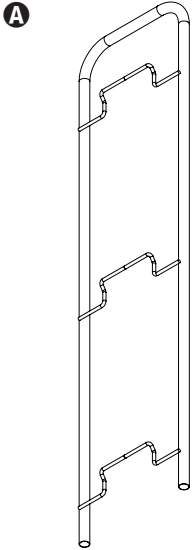

CRT-08582

slim wire cart

18.9" L x 7.1" W x 30.7" H

PARTS LIST

| PART/ILLUSTRATION | (QTY) | DESCRIPTION |
|-------------------|-------|-------------|
|-------------------|-------|-------------|

(2) frame

(2) casters

(2) locking castors

(3) wire shelf

ASSEMBLY

1

LIMITED LIFETIME WARRANTY

Honey-Can-Do International, LLC (HCD) warrants its products will be free from defects in materials and workmanship when used for normal personal or household use. Except as provided below HCD, at its option, may offer a comparable product or offer a replacement part or request that the item be returned to the place of purchase. This warranty DOES NOT apply to damage caused by negligence, misuse, excessive use, improper cleaning, improper assembly, or any circumstances not directly attributable to manufacturing defects. Proof of purchase is required in the form of a receipt (copy or original) to validate warranty. HCD provides this limited lifetime warranty in lieu of all other warranties, either express or implied. In no event shall HCD, its affiliates, or subsidiaries be responsible for consequential or incidental damages arising out of a claim of defective product. Some states or provinces do not allow some exclusions or limitations, so the above statement may not apply to you. This warranty gives you specific legal rights. Additional rights vary by state or province.