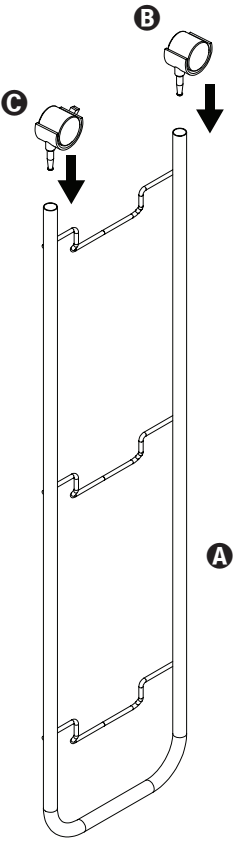

CRT-08582

slim wire cart

18.9" L x 7.1" W x 30.7" H

PARTS LIST

| PART/ILLUSTRATION | (QTY) | DESCRIPTION |
|-------------------|-------|-------------|
|-------------------|-------|-------------|

(2) frame

(2) casters

(2) locking castors

(3) wire shelf

ASSEMBLY

1

LIMITED LIFETIME WARRANTY

Honey-Can-Do International, LLC (HCD) warrants its products will be free from defects in materials and workmanship when used for normal personal or household use. Except as provided below HCD, at its option, may offer a comparable product or offer a replacement part or request that the item be returned to the place of purchase. This warranty DOES NOT apply to damage caused by negligence, misuse, excessive use, improper cleaning, improper assembly, or any circumstances not directly attributable to manufacturing defects. Proof of purchase is required in the form of a receipt (copy or original) to validate warranty. HCD provides this limited lifetime warranty in lieu of all other warranties, either express or implied. In no event shall HCD, its affiliates, or subsidiaries be responsible for consequential or incidental damages arising out of a claim of defective product. Some states or provinces do not allow some exclusions or limitations, so the above statement may not apply to you. This warranty gives you specific legal rights. Additional rights vary by state or province.