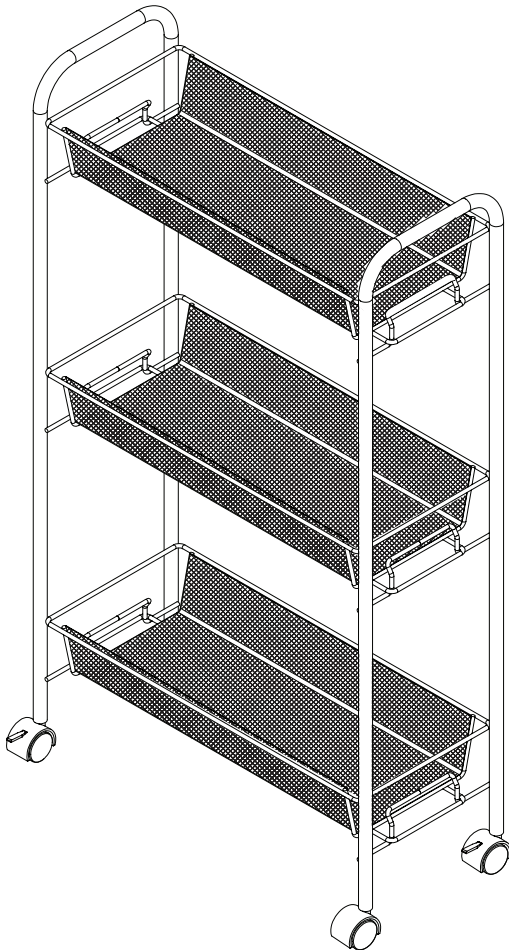

CRT-08582

slim wire cart

18.9" L x 7.1" W x 30.7" H

PARTS LIST

| PART/ILLUSTRATION | (QTY) | DESCRIPTION |
|-------------------|-------|-------------|
|-------------------|-------|-------------|

(2) frame

(2) casters

(2) locking castors

(3) wire shelf

ASSEMBLY

1

LIMITED LIFETIME WARRANTY

Honey-Can-Do International, LLC (HCD) warrants its products will be free from defects in materials and workmanship when used for normal personal or household use. Except as provided below HCD, at its option, may offer a comparable product or offer a replacement part or request that the item be returned to the place of purchase. This warranty DOES NOT apply to damage caused by negligence, misuse, excessive use, improper cleaning, improper assembly, or any circumstances not directly attributable to manufacturing defects. Proof of purchase is required in the form of a receipt (copy or original) to validate warranty. HCD provides this limited lifetime warranty in lieu of all other warranties, either express or implied. In no event shall HCD, its affiliates, or subsidiaries be responsible for consequential or incidental damages arising out of a claim of defective product. Some states or provinces do not allow some exclusions or limitations, so the above statement may not apply to you. This warranty gives you specific legal rights. Additional rights vary by state or province.

WARNING:

Keep bags and plastic sheeting away from babies and children. Do not use in cribs, beds, carriages or playpens. The plastic may cling to the nose and mouth and prevent breathing.

YOUR SOURCE FOR
ORGANIZATION,
STORAGE & STYLE