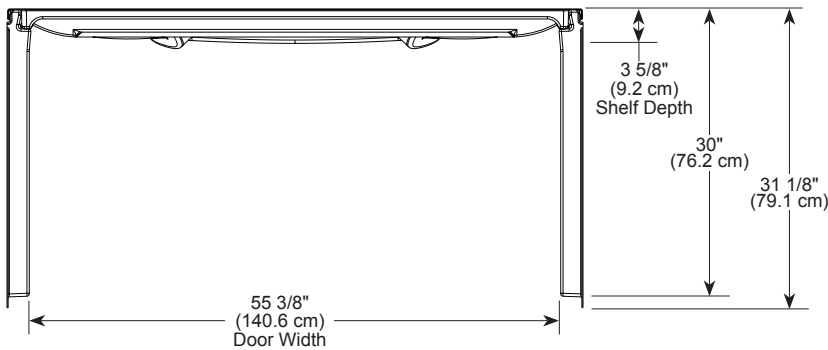

see what Delta can do™

60" X 30" SHOWER BASE

■ Classic 500™

STANDARD SPECIFICATIONS:

- Caulkless Installation
- Direct-to-stud installation
- Made with High-Gloss ProCrylic™ Material
- Textured Bottom
- Uses Standard Shower Stall Drain with 4 1/4" Strainer
- 10 Year Limited Residential Warranty
- 1 Year Limited Commercial Warranty

COLOR/FINISH

- White

COMPLIES WITH:

- CSA B45.5/IAPMO Z124

B12135-6030C-WH

Submitted Model No.: _____

Specific Features: _____

see what Delta can do™

CLASSIC 500™

B12205-6030-WH
60" X 30" THREE-PIECE
SHOWER WALL SET

STANDARD SPECIFICATIONS:

- Caulkless Installation
- Direct-to-stud installation
- Accessory Ledge
- Made with High-Gloss ProCrylic™ Material
- 10 Year Limited Residential Warranty
- 1 Year Limited Commercial Warranty