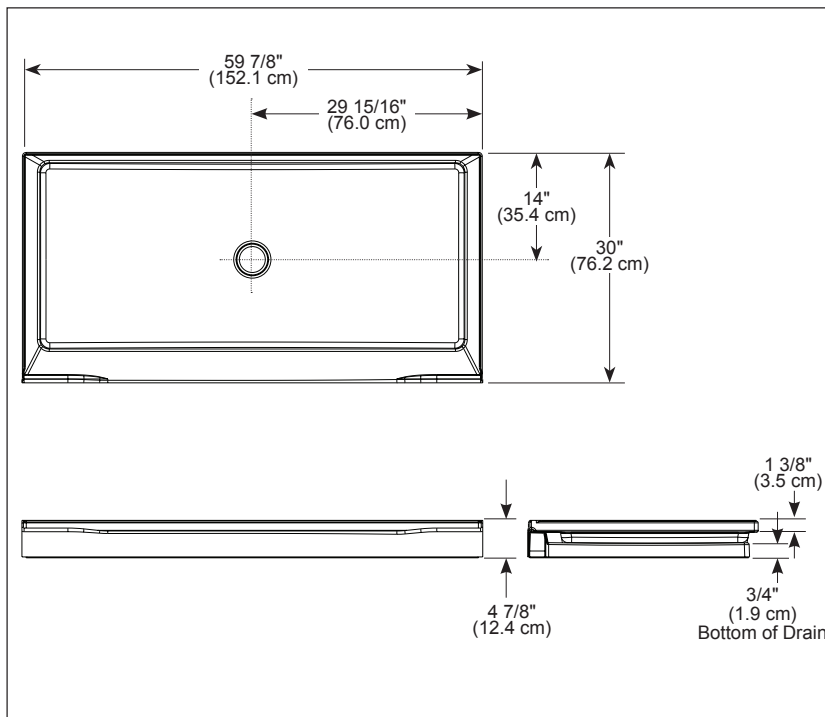

see what Delta can do™

60" X 30" SHOWER BASE

■ Classic 500™

STANDARD SPECIFICATIONS:

- Caulkless Installation
- Direct-to-stud installation
- Made with High-Gloss ProCrylic™ Material
- Textured Bottom
- Uses Standard Shower Stall Drain with 4 1/4" Strainer
- 10 Year Limited Residential Warranty
- 1 Year Limited Commercial Warranty

COLOR/FINISH

- White

COMPLIES WITH:

- CSA B45.5/IAPMO Z124

B12135-6030C-WH

Submitted Model No.: _____

Specific Features: _____

see what Delta can do™

CLASSIC 500™

B12205-6030-WH
60" X 30" THREE-PIECE
SHOWER WALL SET

STANDARD SPECIFICATIONS:

- Caulkless Installation
- Direct-to-stud installation
- Accessory Ledge
- Made with High-Gloss ProCrylic™ Material
- 10 Year Limited Residential Warranty
- 1 Year Limited Commercial Warranty