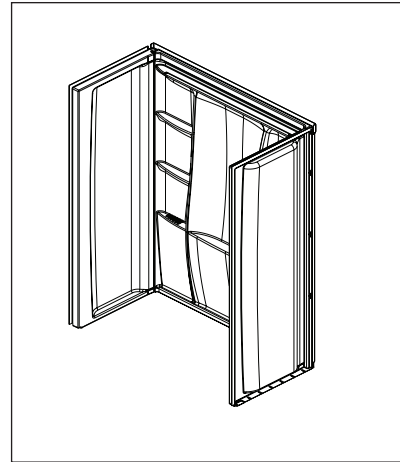

see what Delta can do™

60" X 30" SHOWER BASE

■ Classic 500™

STANDARD SPECIFICATIONS:

- Caulkless Installation
- Direct-to-stud installation
- Made with High-Gloss ProCrylic™ Material
- Textured Bottom
- Uses Standard Shower Stall Drain with 4 1/4" Strainer
- 10 Year Limited Residential Warranty
- 1 Year Limited Commercial Warranty

COLOR/FINISH

- White

COMPLIES WITH:

- CSA B45.5/IAPMO Z124

B12135-6030C-WH

Submitted Model No.: _____

Specific Features: _____

see what Delta can do™

CLASSIC 500™

B12205-6030-WH
60" X 30" THREE-PIECE
SHOWER WALL SET

STANDARD SPECIFICATIONS:

- Caulkless Installation
- Direct-to-stud installation
- Accessory Ledge
- Made with High-Gloss ProCrylic™ Material
- 10 Year Limited Residential Warranty
- 1 Year Limited Commercial Warranty