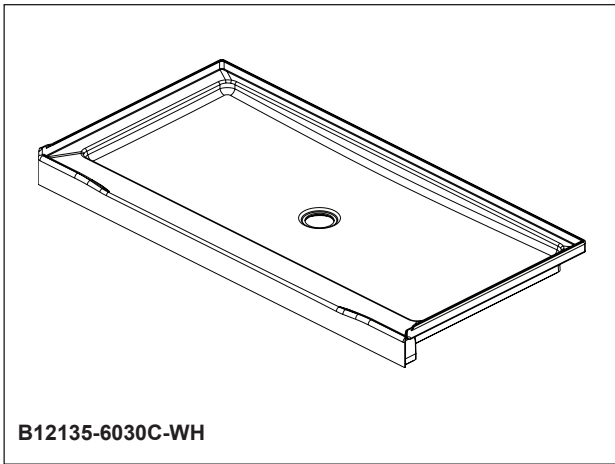

see what Delta can do™

60" X 30" SHOWER BASE

■ Classic 500™

STANDARD SPECIFICATIONS:

- Caulkless Installation
- Direct-to-stud installation
- Made with High-Gloss ProCrylic™ Material
- Textured Bottom
- Uses Standard Shower Stall Drain with 4 1/4" Strainer
- 10 Year Limited Residential Warranty
- 1 Year Limited Commercial Warranty

COLOR/FINISH

- White

COMPLIES WITH:

- CSA B45.5/IAPMO Z124

B12135-6030C-WH

Submitted Model No.: _____

Specific Features: _____

see what Delta can do™

CLASSIC 500™

B12205-6030-WH
60" X 30" THREE-PIECE
SHOWER WALL SET

STANDARD SPECIFICATIONS:

- Caulkless Installation
- Direct-to-stud installation
- Accessory Ledge
- Made with High-Gloss ProCrylic™ Material
- 10 Year Limited Residential Warranty
- 1 Year Limited Commercial Warranty