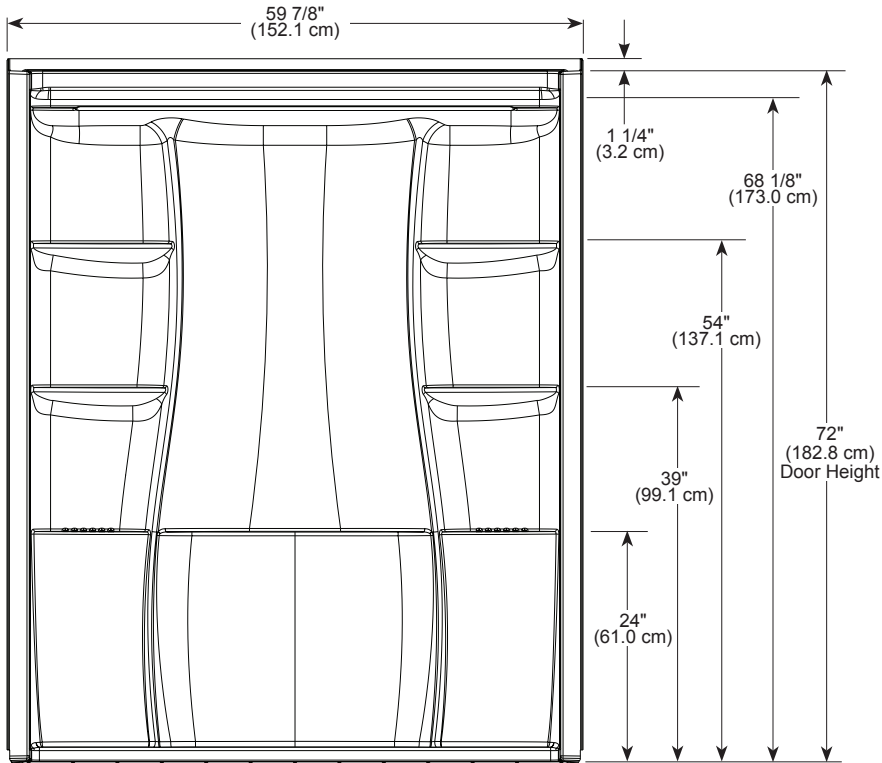

see what Delta can do™

60" X 30" SHOWER BASE

■ Classic 500™

STANDARD SPECIFICATIONS:

- Caulkless Installation
- Direct-to-stud installation
- Made with High-Gloss ProCrylic™ Material
- Textured Bottom
- Uses Standard Shower Stall Drain with 4 1/4" Strainer
- 10 Year Limited Residential Warranty
- 1 Year Limited Commercial Warranty

COLOR/FINISH

- White

COMPLIES WITH:

- CSA B45.5/IAPMO Z124

B12135-6030C-WH

Submitted Model No.: _____

Specific Features: _____

see what Delta can do™

CLASSIC 500™

B12205-6030-WH
60" X 30" THREE-PIECE
SHOWER WALL SET

STANDARD SPECIFICATIONS:

- Caulkless Installation
- Direct-to-stud installation
- Accessory Ledge
- Made with High-Gloss ProCrylic™ Material
- 10 Year Limited Residential Warranty
- 1 Year Limited Commercial Warranty