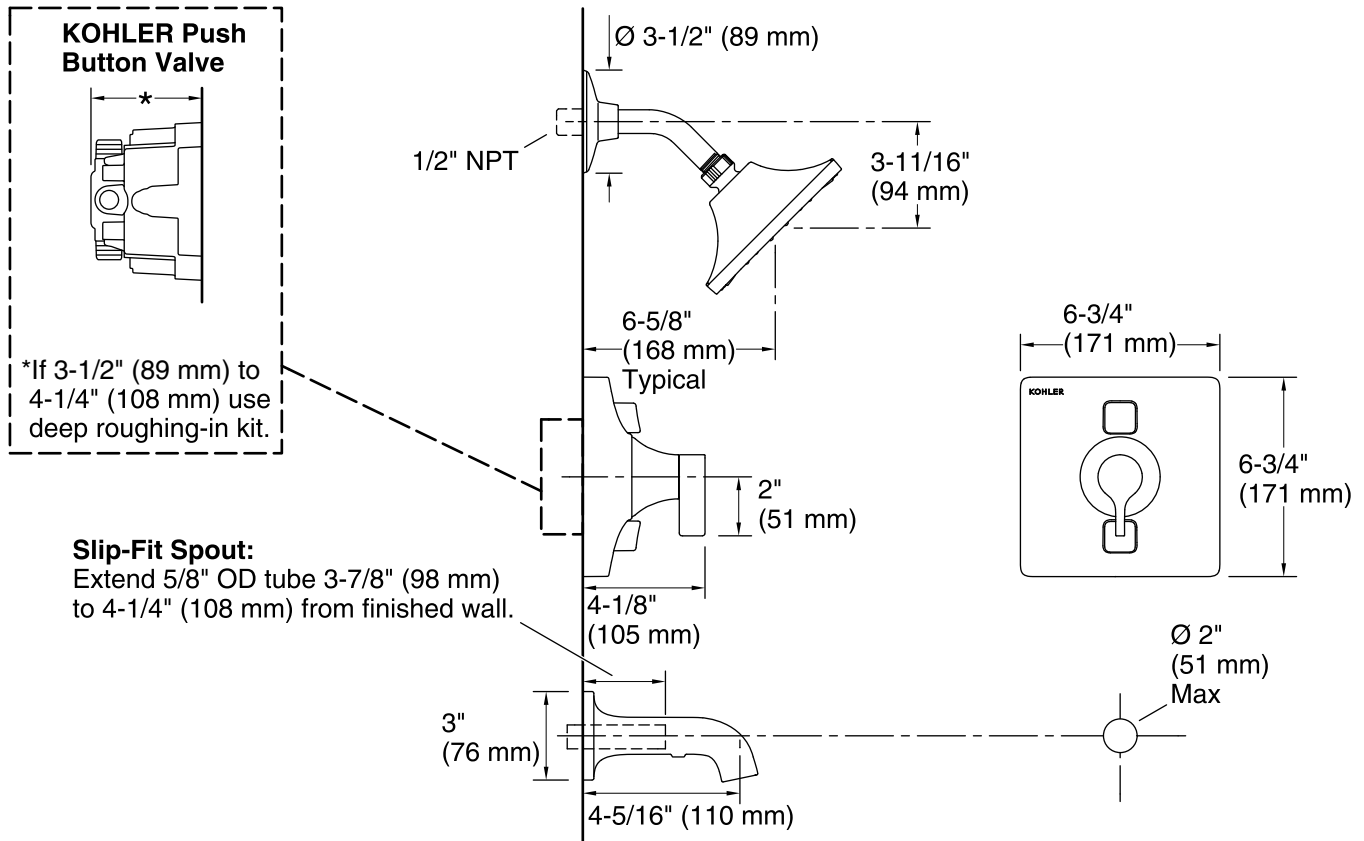

Features

- Single-function 1.75 gpm (gallons per minute) showerhead with wide-coverage spray.
- Single lever handle controls temperature setting.
- Push-button on/off controls for showerhead and spout.
- Pressure-balancing technology maintains outlet temperature within +/-3 degrees Fahrenheit during water pressure fluctuations.
- Provides temperature regulation and automatic anti-scald protection.
- Bath spout with slip-fit connection.
- Box includes: Showerhead, shower arm and flange, faceplate, spout, valve with universal 1/2" NPT male connections.

Material

- Premium material construction.
- KOHLER finishes resist corrosion and tarnishing.

Adapters, Rough-in and Extension Kits

1393859 Range: 3-1/2" (89 mm) - 4-1/4" (108 mm)

Codes/Standards

ASME A112.18.1/CSA B125.1
DOE - Energy Policy Act 1992
EPA WaterSense®
California Energy Commission (CEC)

Technical Information

All product dimensions are nominal.

Valve body: Machined-brass

Drain included: No

Notes

Install this product according to the installation instructions.

Install straight pipe or tube drop of 7" (178 mm) to 18" (457 mm) with single elbow between the valve and the wall-mount spout.