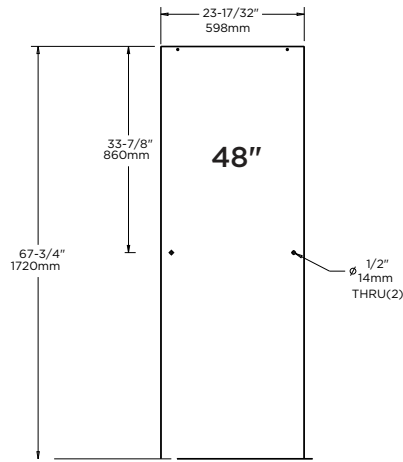

Constructed of Corrosion Resistant Anodized Aluminum.

48" - 60" Track Assembly Kit

Fits 48" Shower Doors with an Opening min/max of 43 3/8" - 47 3/8" (110cm-120cm), with a Height of 71" (180cm).

Fits 60" Shower Doors with an Opening min/max of 50 1/8" - 58 1/2" (127cm-149cm), with a Height of 71" (180cm).

WARRANTY:

5 Year Limited Warranty.

see what Delta can do™

TECHNICAL DATA

Shower Door

SLIDING SHOWER 48" & 60" GLASS PANELS

MATERIALS:

1/4" (6mm) Tempered Glass Panel.

60": Fits doors with an opening min/max of 50 1/8" - 59 3/8" (127cm-151cm), with a Height of 70" (178cm).

Contemporary:

48": Fits Doors with an Opening min/max of 43 3/8" - 47 3/8" (110cm-120cm), with a Height of 71" (180cm).

60": Fits Doors with an opening min/max of 50 1/8" - 58 1/2" (127cm-149cm), with a Height of 71" (180cm).

WARRANTY:

5 Year Limited Warranty.

see what Delta can do™

Shower Door

EVERLY™ HANDLE

MATERIALS: Zinc Posts for all
Aluminum Bar: Brushed Nickel and Oil Rubbed Bronze.
Stainless Steel Bar: Polished Chrome.