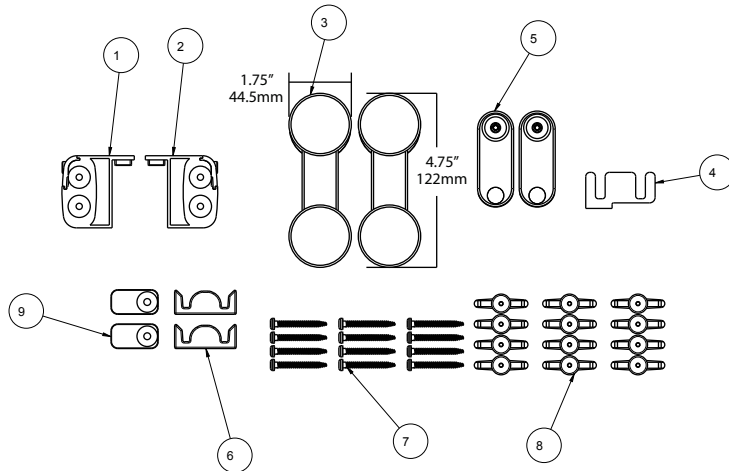

TECHNICAL DATA

Shower Door

SLIDING CONTEMPORARY STYLE SHOWER TRACK 48"- 60"

ID	DESCRIPTION	QTY	MATERIAL
1	Top Track	1	AL6463_T5
2	Roller Door Wall Jamb	2	AL6463_T5
3	Bottom Track	1	AL6061
4	Blade Seal	2	PVC

ID	DESCRIPTION	QTY	MATERIAL
1	Mounting Bracket	1	Zinc_Die_Cast
2	Mounting Bracket	1	Zinc_Die_Cast
3	Outside Roller	2	Zinc
4	Center Guide Roller Door	1	Nylon
5	Inside Roller Assy	2	Zinc
6	Contemporary Door Bumper	2	PVC
7	#8-18 X 1.5" Long Phillips Head	12	SS
8	Toggle Wall Anchor	12	Nylon
9	Bumper	2	PVC

Constructed of Corrosion Resistant Anodized Aluminum.

48" - 60" Track Assembly Kit

Fits 48" Shower Doors with an Opening min/max of 43 3/8" - 47 3/8" (110cm-120cm), with a Height of 71" (180cm).

Fits 60" Shower Doors with an Opening min/max of 50 1/8" - 58 1/2" (127cm-149cm), with a Height of 71" (180cm).

60": Fits Doors with an opening min/max of 50 1/8" - 58 1/2" (127cm-149cm), with a Height of 71" (180cm).

WARRANTY:

5 Year Limited Warranty.

see what Delta can do™

Shower Door

EVERLY™ HANDLE

MATERIALS: Zinc Posts for all
Aluminum Bar: Brushed Nickel and Oil Rubbed Bronze.
Stainless Steel Bar: Polished Chrome.