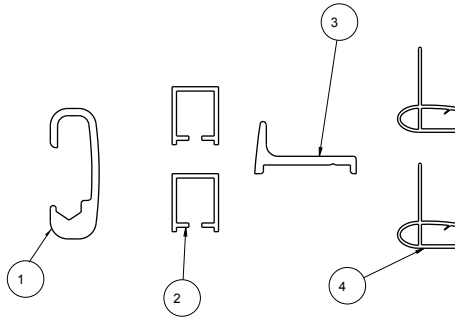

TECHNICAL DATA

Shower Door

SLIDING CONTEMPORARY STYLE SHOWER TRACK 48"- 60"

ID	DESCRIPTION	QTY	MATERIAL
1	Top Track	1	AL6463_T5
2	Roller Door Wall Jamb	2	AL6463_T5
3	Bottom Track	1	AL6061
4	Blade Seal	2	PVC

ID	DESCRIPTION	QTY	MATERIAL
1	Mounting Bracket	1	Zinc_Die_Cast
2	Mounting Bracket	1	Zinc_Die_Cast
3	Outside Roller	2	Zinc
4	Center Guide Roller Door	1	Nylon
5	Inside Roller Assy	2	Zinc
6	Contemporary Door Bumper	2	PVC
7	#8-18 X 1.5" Long Phillips Head	12	SS
8	Toggle Wall Anchor	12	Nylon
9	Bumper	2	PVC

Constructed of Corrosion Resistant Anodized Aluminum.

48" - 60" Track Assembly Kit

Fits 48" Shower Doors with an Opening min/max of 43 3/8" - 47 3/8" (110cm-120cm), with a Height of 71" (180cm).

Fits 60" Shower Doors with an Opening min/max of 50 1/8" - 58 1/2" (127cm-149cm), with a Height of 71" (180cm).

60": Fits Doors with an opening min/max of 50 1/8" - 58 1/2" (127cm-149cm), with a Height of 71" (180cm).

WARRANTY:

5 Year Limited Warranty.

see what Delta can do™

Shower Door

EVERLY™ HANDLE

MATERIALS: Zinc Posts for all
Aluminum Bar: Brushed Nickel and Oil Rubbed Bronze.
Stainless Steel Bar: Polished Chrome.