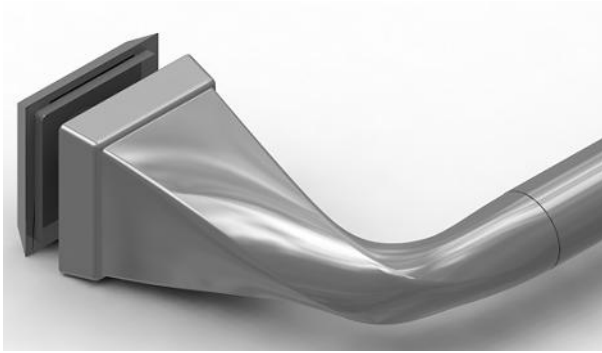

60": Fits doors with an opening min/max of 50 1/8" - 59 3/8" (127cm-151cm), with a Height of 70" (178cm).

Contemporary:

48": Fits Doors with an Opening min/max of 43 3/8" - 47 3/8" (110cm-120cm), with a Height of 71" (180cm).

60": Fits Doors with an opening min/max of 50 1/8" - 58 1/2" (127cm-149cm), with a Height of 71" (180cm).

WARRANTY:

5 Year Limited Warranty.

see what Delta can do™

Shower Door

EVERLY™ HANDLE

MATERIALS: Zinc Posts for all
Aluminum Bar: Brushed Nickel and Oil Rubbed Bronze.
Stainless Steel Bar: Polished Chrome.

INSTALLATION: Detailed Instructions and Hardware Included for Easy Installation.

UNIQUE FEATURE: Coordinates with Delta® Faucets and Bath Hardware.
Compatible with All Delta® Sliding Bathtub or Shower Doors.