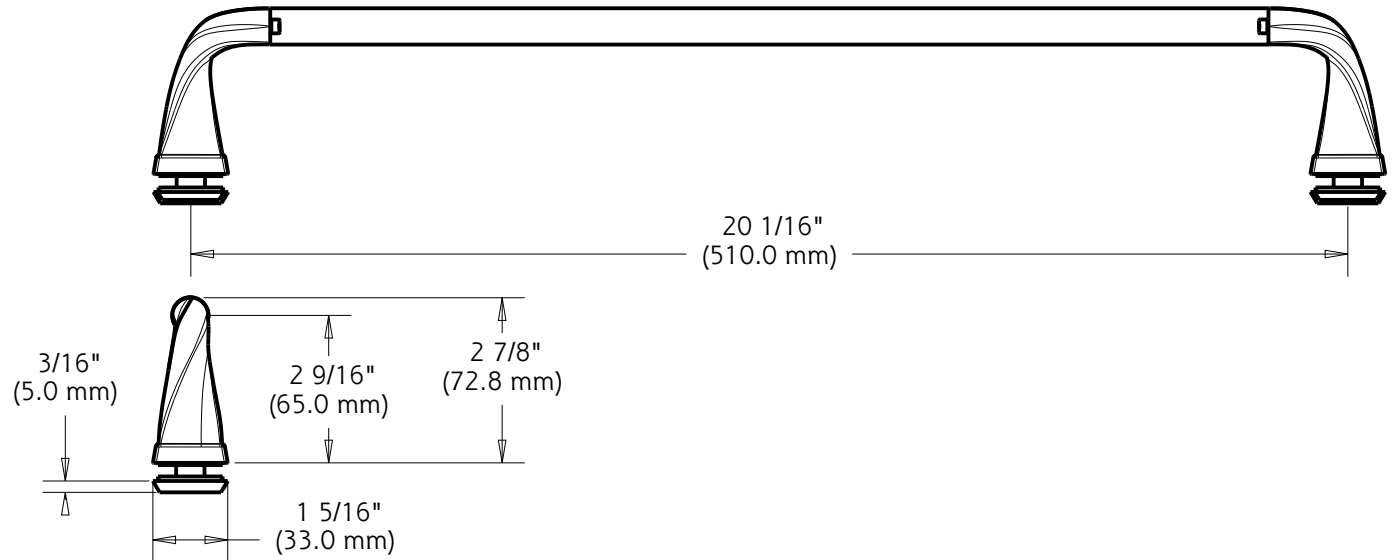

Constructed of Corrosion Resistant Anodized Aluminum.

48" - 60" Track Assembly Kit

Fits 48" Shower Doors with an Opening min/max of 43 3/8" - 47 3/8" (110cm-120cm), with a Height of 71" (180cm).

Fits 60" Shower Doors with an Opening min/max of 50 1/8" - 58 1/2" (127cm-149cm), with a Height of 71" (180cm).

60": Fits doors with an opening min/max of 50 1/8" - 59 3/8" (127cm-151cm), with a Height of 70" (178cm).

Contemporary:

48": Fits Doors with an Opening min/max of 43 3/8" - 47 3/8" (110cm-120cm), with a Height of 71" (180cm).

60": Fits Doors with an opening min/max of 50 1/8" - 58 1/2" (127cm-149cm), with a Height of 71" (180cm).

WARRANTY:

5 Year Limited Warranty.

see what Delta can do™

Shower Door

EVERLY™ HANDLE

MATERIALS: Zinc Posts for all
Aluminum Bar: Brushed Nickel and Oil Rubbed Bronze.
Stainless Steel Bar: Polished Chrome.

INSTALLATION: Detailed Instructions and Hardware Included for Easy Installation.

UNIQUE FEATURE: Coordinates with Delta® Faucets and Bath Hardware.
Compatible with All Delta® Sliding Bathtub or Shower Doors.