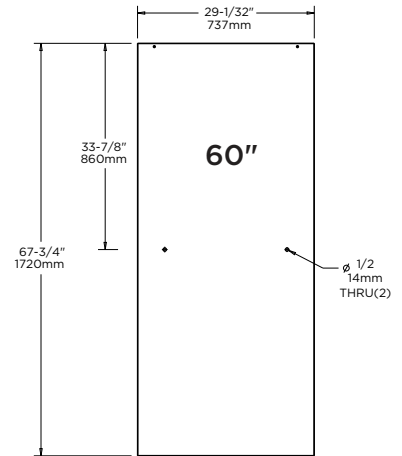

Constructed of Corrosion Resistant Anodized Aluminum.

48" - 60" Track Assembly Kit

Fits 48" Shower Doors with an Opening min/max of 43 3/8" - 47 3/8" (110cm-120cm), with a Height of 71" (180cm).

Fits 60" Shower Doors with an Opening min/max of 50 1/8" - 58 1/2" (127cm-149cm), with a Height of 71" (180cm).

WARRANTY:

5 Year Limited Warranty.

see what Delta can do™

TECHNICAL DATA

Shower Door

SLIDING SHOWER 48" & 60" GLASS PANELS

MATERIALS:

1/4" (6mm) Tempered Glass Panel.

60": Fits doors with an opening min/max of 50 1/8" - 59 3/8" (127cm-151cm), with a Height of 70" (178cm).

Contemporary:

48": Fits Doors with an Opening min/max of 43 3/8" - 47 3/8" (110cm-120cm), with a Height of 71" (180cm).

60": Fits Doors with an opening min/max of 50 1/8" - 58 1/2" (127cm-149cm), with a Height of 71" (180cm).

WARRANTY:

5 Year Limited Warranty.

see what Delta can do™

Shower Door

EVERLY™ HANDLE

MATERIALS: Zinc Posts for all
Aluminum Bar: Brushed Nickel and Oil Rubbed Bronze.
Stainless Steel Bar: Polished Chrome.