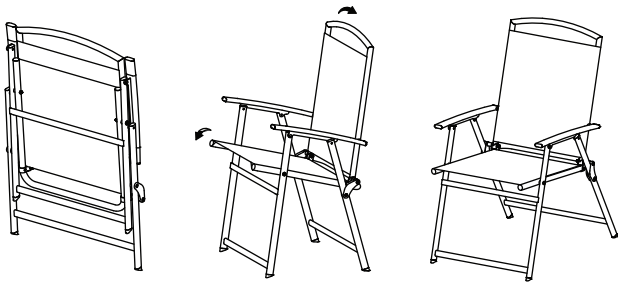

STEEL SLING 7PC FOLDING SET-CHAIR

ITEM #1005 797 144
MODEL #FDS50285C-ST1

StyleWell™

Use and Care Guide

Operation

1 OPENING THE CHAIR

- Slide the seat downward and the backrest backward until the legs fully extend outward.

2 FOLDING THE CHAIR

- Lift the seat upward and the backrest forward to fold the chair.

Safety Information

WARNING: Never use this product as a support. Do not shake, lean, or climb on the product at any time.