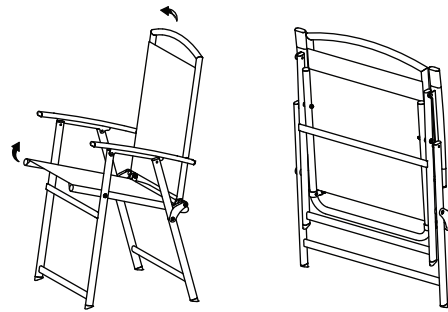

STEEL SLING 7PC FOLDING SET-CHAIR

ITEM #1005 797 144
MODEL #FDS50285C-ST1

StyleWell™

Use and Care Guide

Operation

1 OPENING THE CHAIR

- Slide the seat downward and the backrest backward until the legs fully extend outward.

2 FOLDING THE CHAIR

- Lift the seat upward and the backrest forward to fold the chair.

Safety Information

WARNING: Never use this product as a support. Do not shake, lean, or climb on the product at any time.