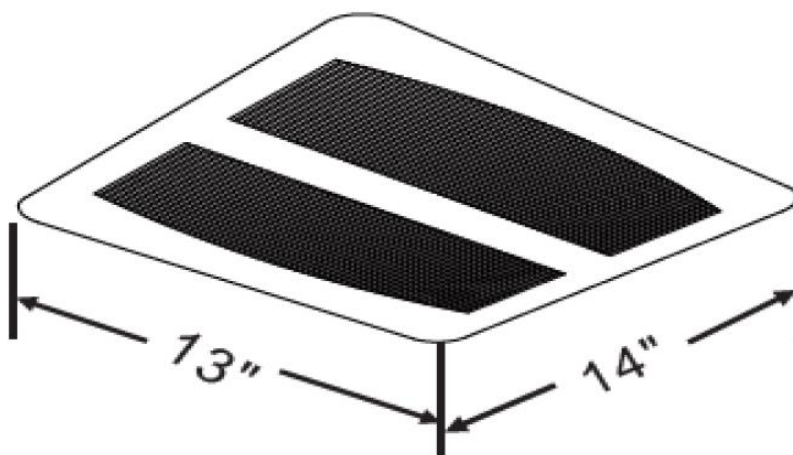

ESCB110 DIMENSIONS-2020

Includes models: ESCB110H, ESCB110HL, ESCB110LED, ESCB110L, ESCB110M, ESCB110HM, ESCB110HLED

FAN HOUSING

FAN GRILLE

Cyclone Range Hoods Inc.

1361 Huntingwood Drive, Unit 16

Tel: 1-888-293-5662 Fax: 416-293-4793