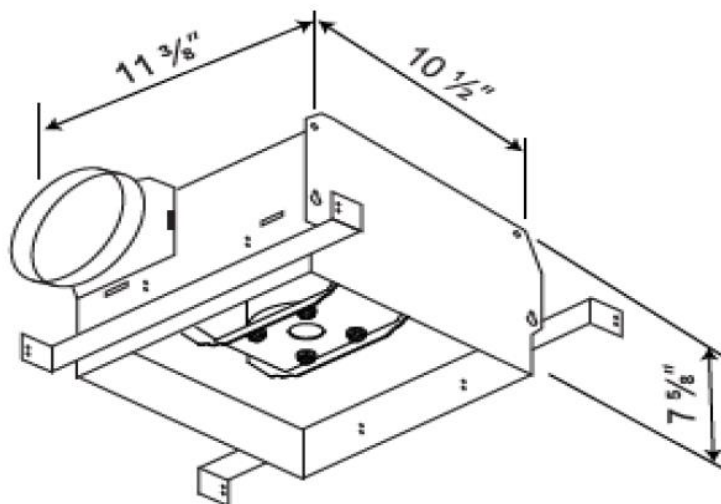

ESCB110 DIMENSIONS-2020

Includes models: ESCB110H, ESCB110HL, ESCB110LED, ESCB110L, ESCB110M, ESCB110HM, ESCB110HLED

FAN HOUSING

FAN GRILLE

Cyclone Range Hoods Inc.

1361 Huntingwood Drive, Unit 16

Tel: 1-888-293-5662 Fax: 416-293-4793