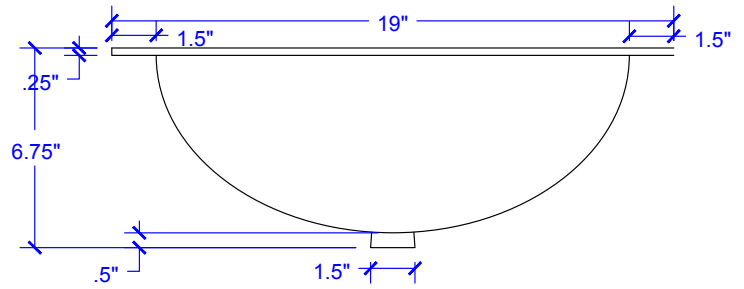

## Technical Specifications

- + Outer - 19" x 19" x 6.5"
- + Inner - 16" x 13" x 6"
- + Drain - Standard Bath Drain, with Overflow
- + Thickness - 18 gauge

FRONT VIEW

TOP VIEW