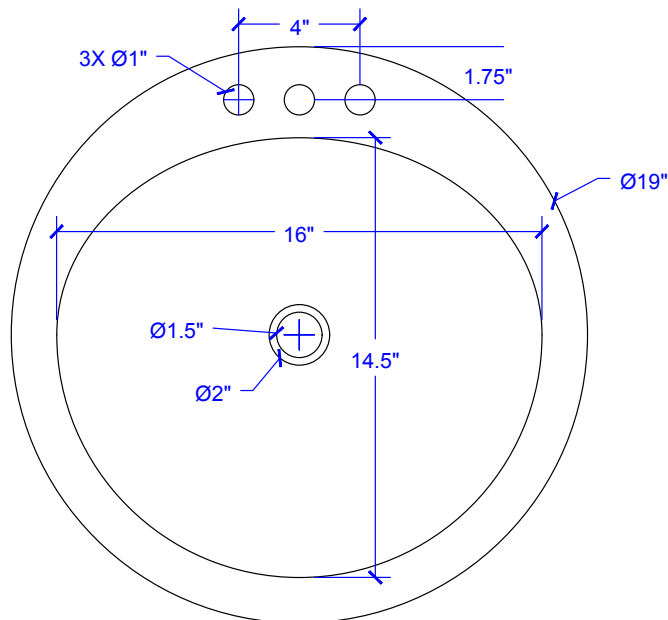

## Technical Specifications

- + Outer - 19" x 19" x 6.5"
- + Inner - 16" x 13" x 6"
- + Drain - Standard Bath Drain, with Overflow
- + Thickness - 18 gauge

FRONT VIEW

TOP VIEW