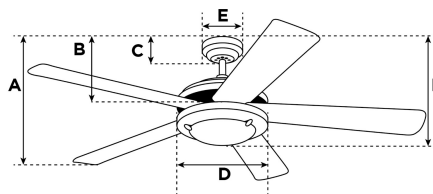

Item Number 7800100

Delancey Ceiling Fan

52" Brushed Chrome Finish Silver ABS Blades Includes Light Kit with Opal Frosted Glass

Specifications

Size	52"
Blades.....	ABS Blades (Silver)
Blade Pitch.....	13°
Approved Location	Indoor
Suggested Room Size.....	Large Room (up to 15x15)
Down Rod.....	3/4" x 4"
Installation.....	Down Rod Only
Max. Ceiling Angle.....	18°
Lead Wire	78"
Light Bulb Usage.....	Includes (2) Medium (E26) Base, 13 Watt CFL Mini-Twists
Control	Remote Control Included
Motor Finish.....	Brushed Chrome
Motor Material	DC Motor 125S
Reverse Airflow.....	Yes
Capacitor	N/A
Switch Housing Cap.....	Not Included

A. Top of Canopy to Bottom of Blades	12"
B. Top of Canopy to Bottom of Switch House	9.5"
C. Top of Canopy to Bottom of Canopy	2.1"
D. Width of Motor Housing.....	7.9"
E. Width of Canopy.....	6"
F. Top of Canopy to Bottom of Glass.....	16.1"