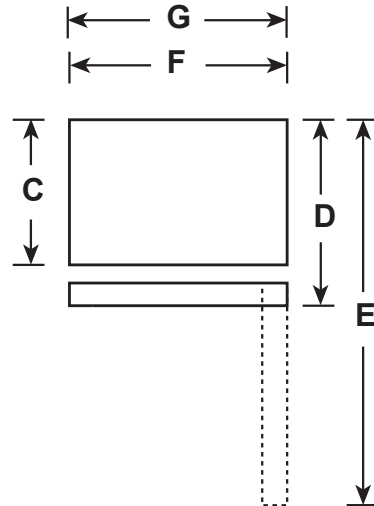

FUF21QRRWW

GE® 21.3 Cu. Ft. Capacity Frost-Free Upright Freezer

DIMENSIONS AND INSTALLATION INFORMATION (IN INCHES)

FRONT VIEW

TOP VIEW

OVERALL DIMENSIONS	Height to top of hinge (in.) A	76-1/2
	Height to top of case (in.) B	75-7/10
	Case depth without door (in.) C	26
	Case depth with door (no handle) (in.) D	28-9/10
	Depth with door open 90° (in.) E	60
	Width (in.) F	32-4/5
	Width with door open 90° (no handle) (in.) G	33-1/2
AIR CLEARANCES	Each side (in.)	3
	Top (in.)	3
	Back (in.)	2

FEATURES AND BENEFITS

Total Capacity: 21.3 Cu. Ft.

ADA Compliant: No

Energy Star: No

Door Swing: Right

Door Exterior Style: High Gloss Smooth Steel

Shelves: Wire

Control Type: Electronic - Interior