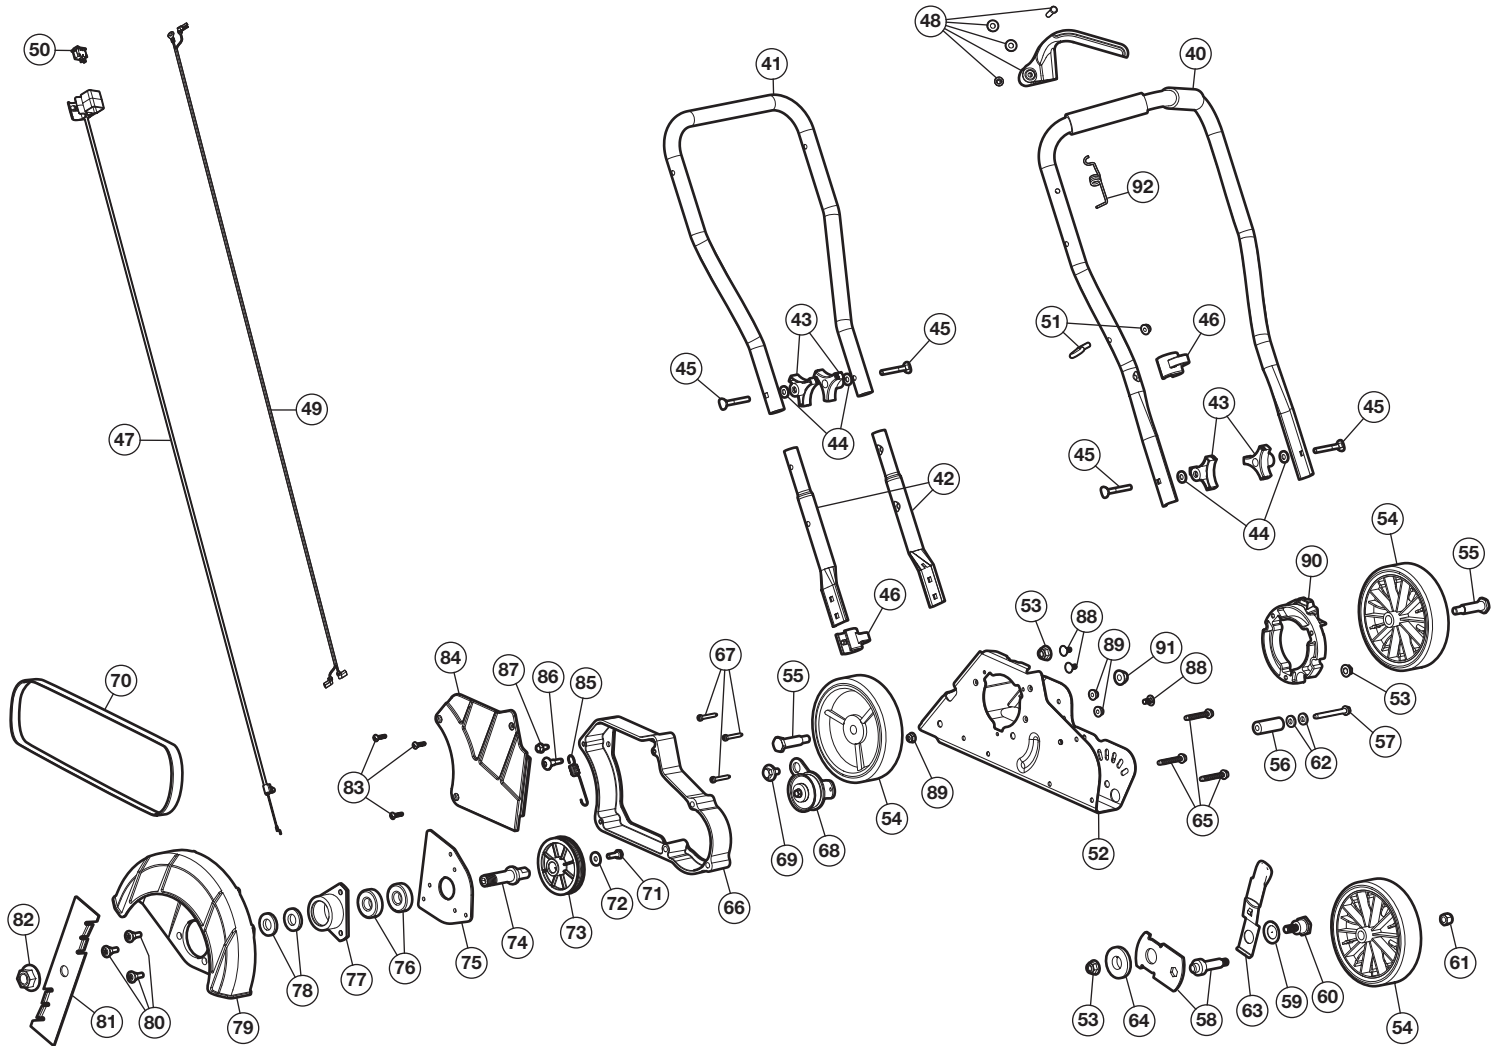

REPLACEMENT PARTS - MODEL TBE304

4-CYCLE LAWN EDGER

PPN 25A-304-766

Item	Part No.	Description
40	753-06542	Upper Handle
41	753-06543	Middle Handle
42	753-06544	Handle Extension
43	791-182677	Handle Knob
44	4150	Washer
45	791-182899	Bolt
46	731-1820	Cable Guide
47	753-06546	Throttle Cable
48	753-06592	Throttle Lever w/Hardware
49	9681	Lead Wire
50	791-182405	On/Off Switch
51	753-05524	Starter Rope Guide
52	753-06593	Edger Frame
53	712-04065	Lock Nut
54	734-04261	Wheel
55	738-0373	Wheel Bolt
56	750-04783	Spacer
57	710-1206	Spacer Screw
58	687-02582S	Arm Assembly
59	736-0741	Washer
60	738-1172	Shoulder Screw
61	712-0130	Nut
62	750-04929	Spacer
63	987-02051	Lever Assembly
64	741-04242	Height Adjustment Bearing
65	710-1026	Spindle Plate Screw
66	753-06556	Spindle Spacer

Item	Part No.	Description
67	753-06559	Screw
68	753-05540	Idler Pulley Assembly
69	738-0930	Shoulder Screw
70	754-04149	Belt
71	710-3015	Screw
72	736-0270	Washer
73	756-04087B	Pulley
74	753-05543	Blade Spindle
75	787-01505	Spindle Plate
76	741-04547	Bearing
77	718-04012	Bearing Cup
78	736-04088	Washer
79	731-05064	Blade Guard
80	738-0706D	Screw
81	781-0080-0637	Edger Blade
82	712-0417A	Nut
83	710-04194	Screw
84	731-05822	Belt Cover
85	753-06562	Spring
86	753-06563	Bolt
87	710-0599	Screw
88	710-05177	Bolt
89	712-04064	Nut
90	753-06566	Spacer
91	712-04230	Nut
92	753-06636	Spring