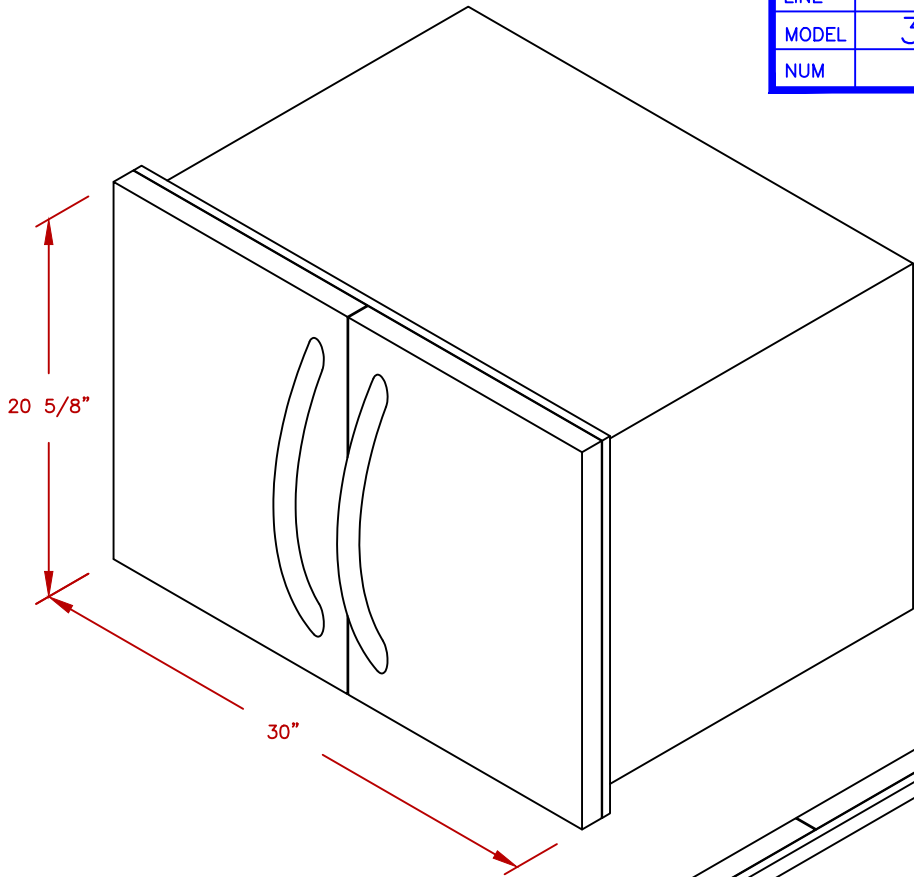

LINE	BBQ LINE
MODEL	30 DOOR & DRAWER COMBO
NUM	

CUT OUT DIMENSIONS

TITLE
2021 BARBECUE LINE
DOORS & DRAWERS
30 DOOR & DRAWER COMBO

SCALE:

DWG NO.
BBQ11840P-30

DWG BY
M ORTEGA

REVISED

REV. DESCR.