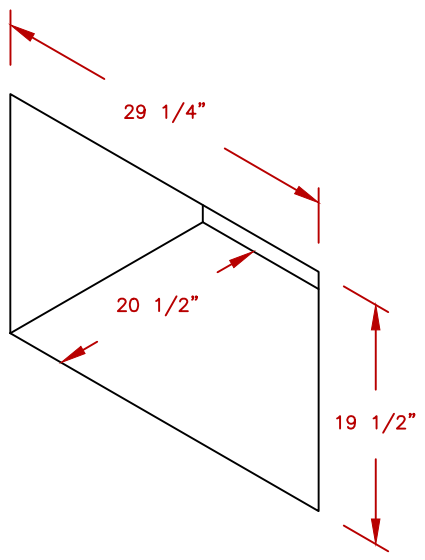

LINE	BBQ LINE
MODEL	30 DOOR & DRAWER COMBO
NUM	

CUT OUT DIMENSIONS

TITLE
2021 BARBECUE LINE
DOORS & DRAWERS
30 DOOR & DRAWER COMBO

SCALE:

DWG NO.
BBQ11840P-30

DWG BY
M ORTEGA

REVISED

REV. DESCR.