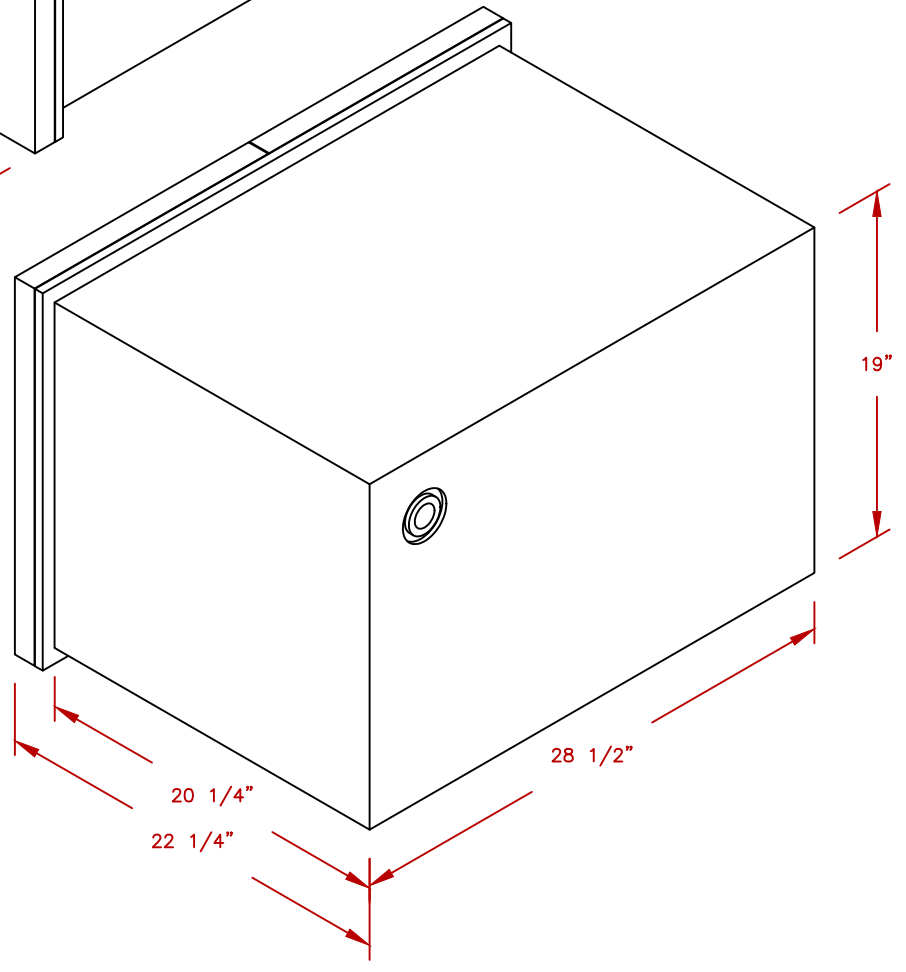

LINE	BBQ LINE
MODEL	30 DOOR & DRAWER COMBO
NUM	

CUT OUT DIMENSIONS

TITLE
2021 BARBECUE LINE
DOORS & DRAWERS
30 DOOR & DRAWER COMBO

SCALE:

DWG NO.
BBQ11840P-30

DWG BY
M ORTEGA

REVISED

REV. DESCR.