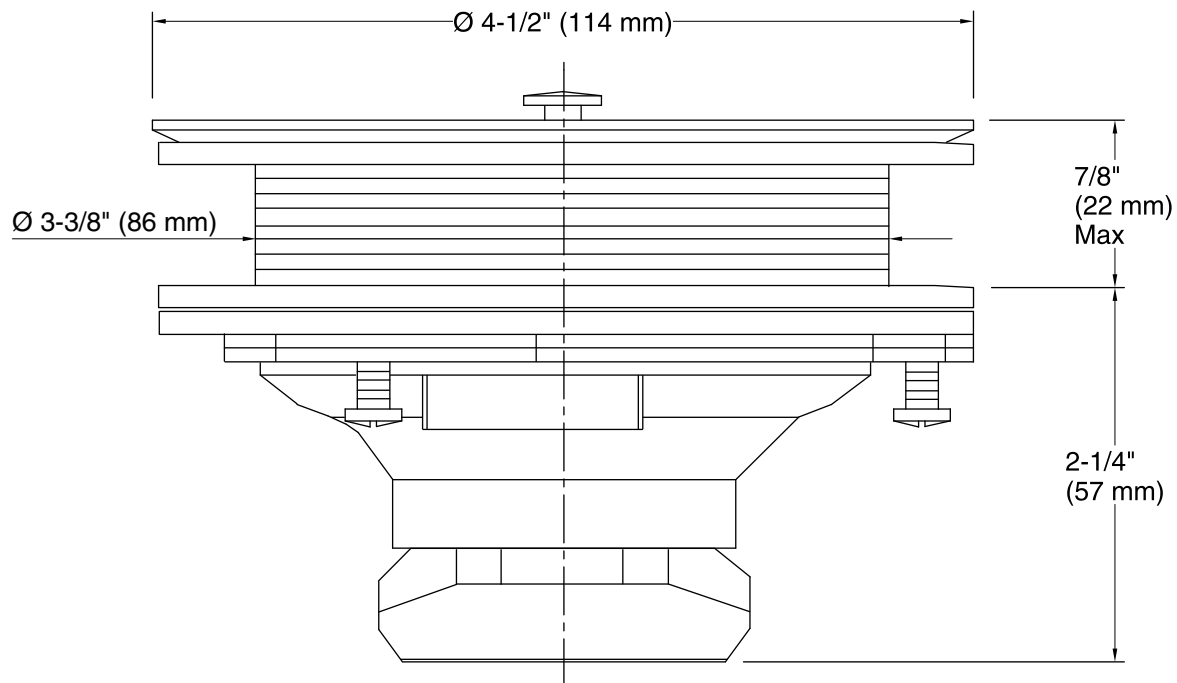

Technical Information

All product dimensions are nominal.

Notes

Install this product according to the installation guide.