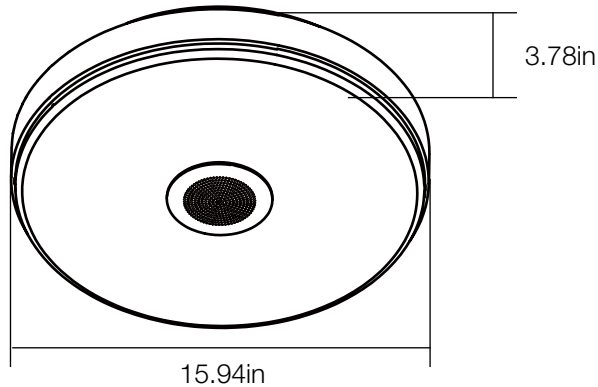

ADVANTAGES

- 100 Watt Equivalent
- 50,000 Hours of Rated Life
- 5 Year Warranty
- Maintenance Free, No Bulb to Change
- Instant On & Dimmable Electronics
- UL Rated for Damp or Dry Locations
- Dimming range between 10% to 100%
- Plays Audio from up to 33ft from any Bluetooth-enabled Device
- Uses Slide Switch to Set Light Temperature to Soft White, Bright White or Daylight (3000K/4000K/5000K)

DIMMER LIST

Dimmer Brand	Model #
Lutron	DVCL-153PR-WH
	SCL-153RR-WH
	SCL-153P
	TGCL-153PH-WH
	LG-600H-WH
	TG-603PGH-WH
Leviton	IPL06
	6672
Cooper	DLC03P-LA
	9573
	9530SG-K

SPECIFICATIONS

Model Number	54620311
SKU	1002774146
OSMID	303146273
Power	28 W
AC Voltage, Frequency	120V, 60 Hz
Color Temp (nom.)	3000K/4000K/5000K
Operation Temp	-4°F ~ 113°F
CRI	80
Lumen Output (min.)	1600 lm
Dimming	YES
Lifetime Rating	L70/50000Hrs
Efficacy	57.14 lm/watt

PACKAGING

Weight (±0.5 lb)	2.87 lbs
Size (L x W x H) (±0.1 in)	15.94in x 15.94in x 3.78in
Box Dimensions	16.69in x 16.61in x 4.57in
Gross Weight	3.75 lbs
UPC	849489006031

INCLUDED IN BOX

- Wire Connector (3)
- Mounting Screw (2)

APPLICATIONS

Suitable for Damp Locations

SURFACE MOUNT