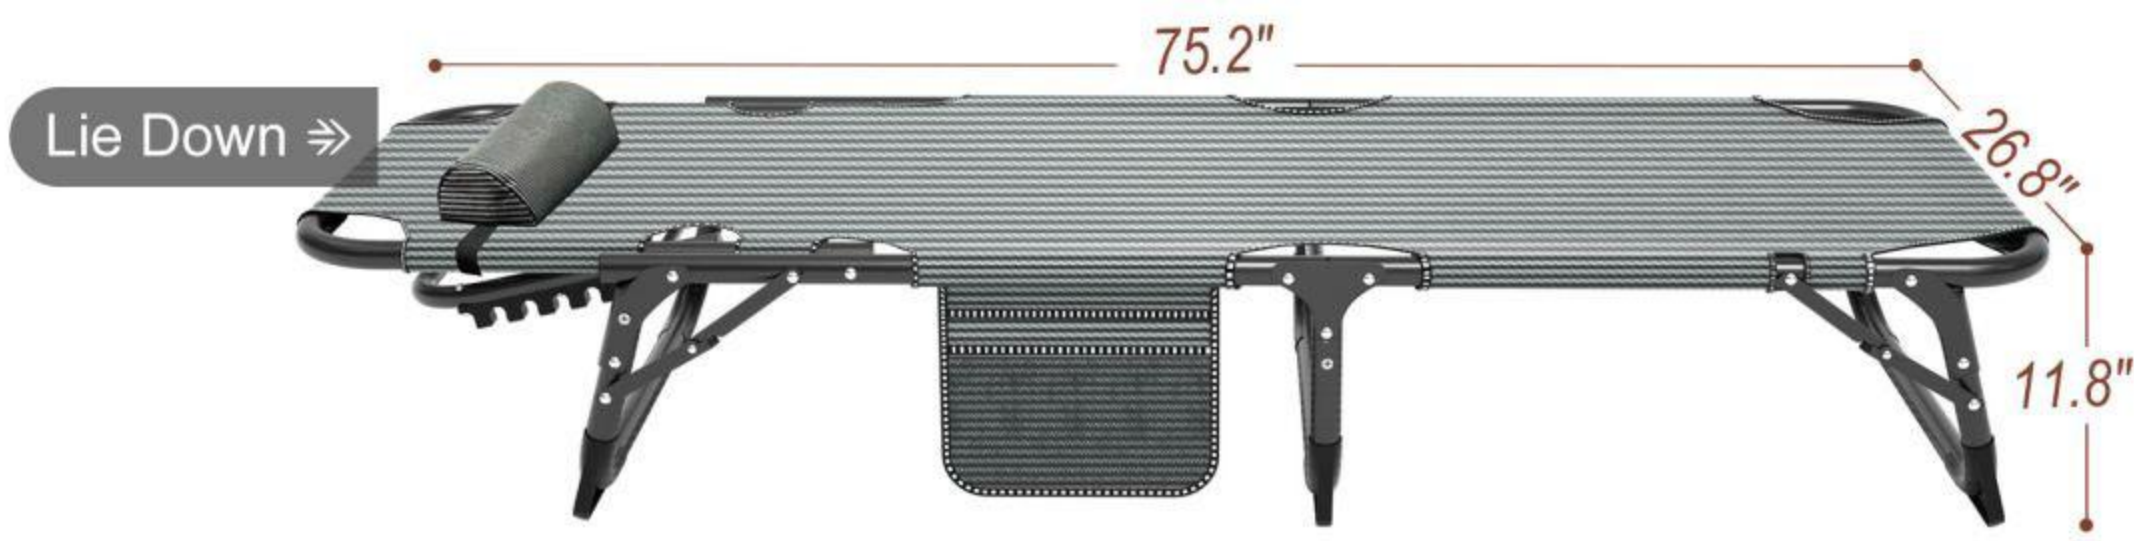

5 Levels Adjustment
You can always find the best position