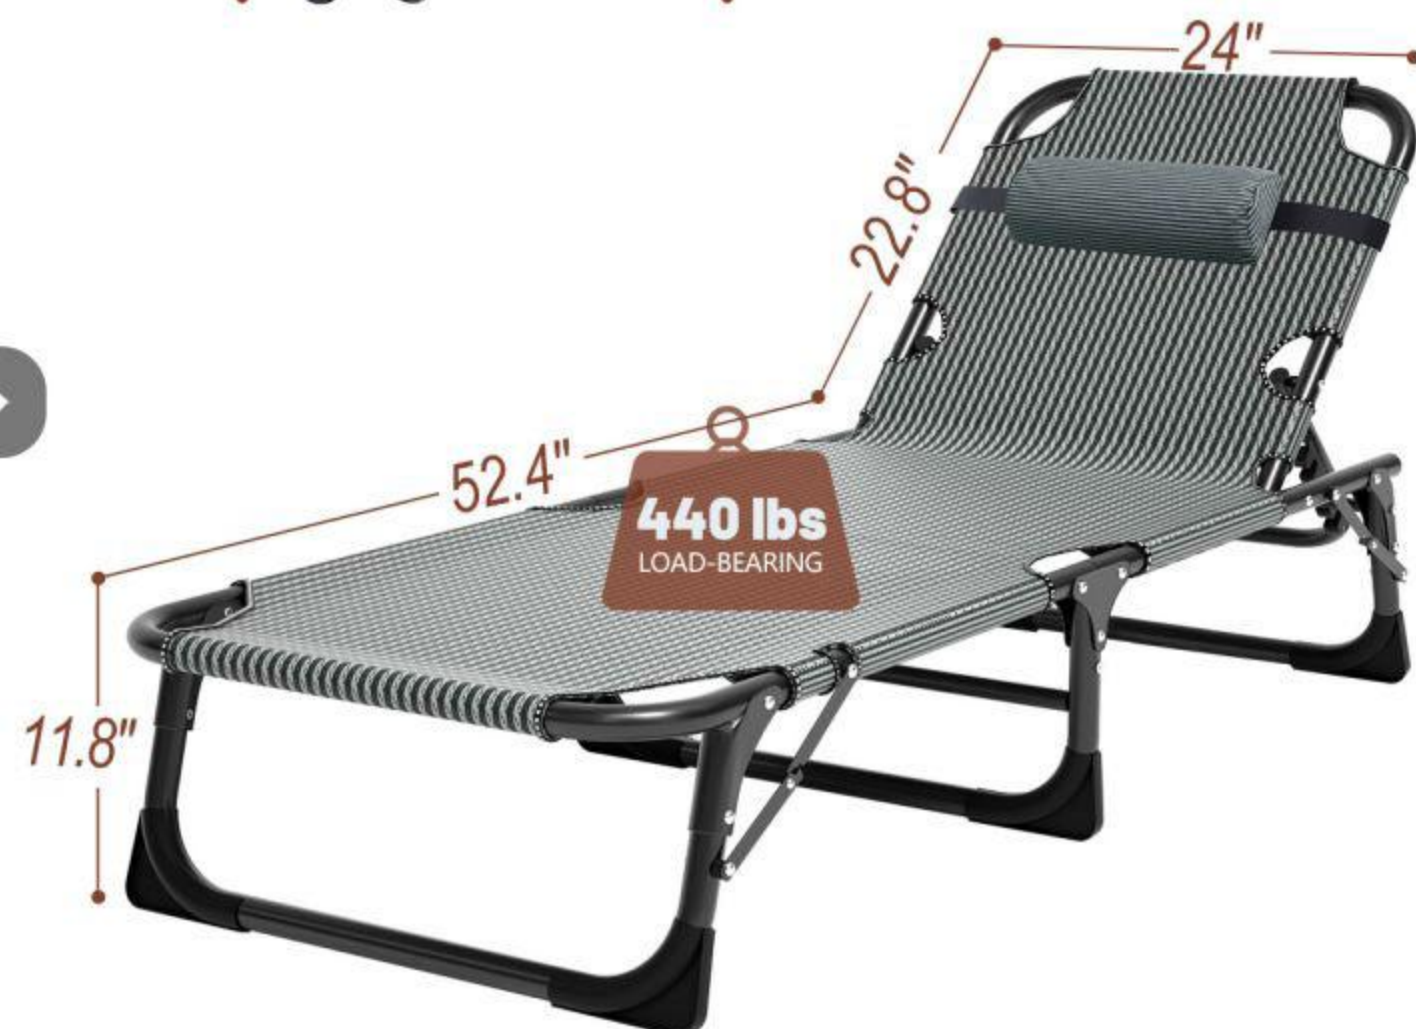

Unfolding >>

【Safe and Comfortable】

Our folding cot beach lounge is designed with anti-slip feet pads to ensure stability. The folding camping cot also has a removable pillow, which provides comfortable support for your neck and head to help you fall asleep quickly.

【5 Positions Adjustable】

sturdy lounge chair is designed with 5 positions adjustable locking system, which allows you to adjust it to a comfortable position according to your needs. You can sit up, recline or lay flat.

【Easy to Setup and Store】

The unfold size: L75.2"x W26.8"x H11.8". The fold size: 30.7"x26.8"x9.8". It can be easily setup and fold within seconds. The portable cot is easy to transport and store in limit space.

PRODUCT DESCRIPTION

【Sturdy and Durable】

The fold up lounge chair is made of breathable textilene and sturdy 25mm ellipse tube that can last for a long time. It can hold up to 440LBS. The cot provides optimal relaxation and support to you with ergonomic design.